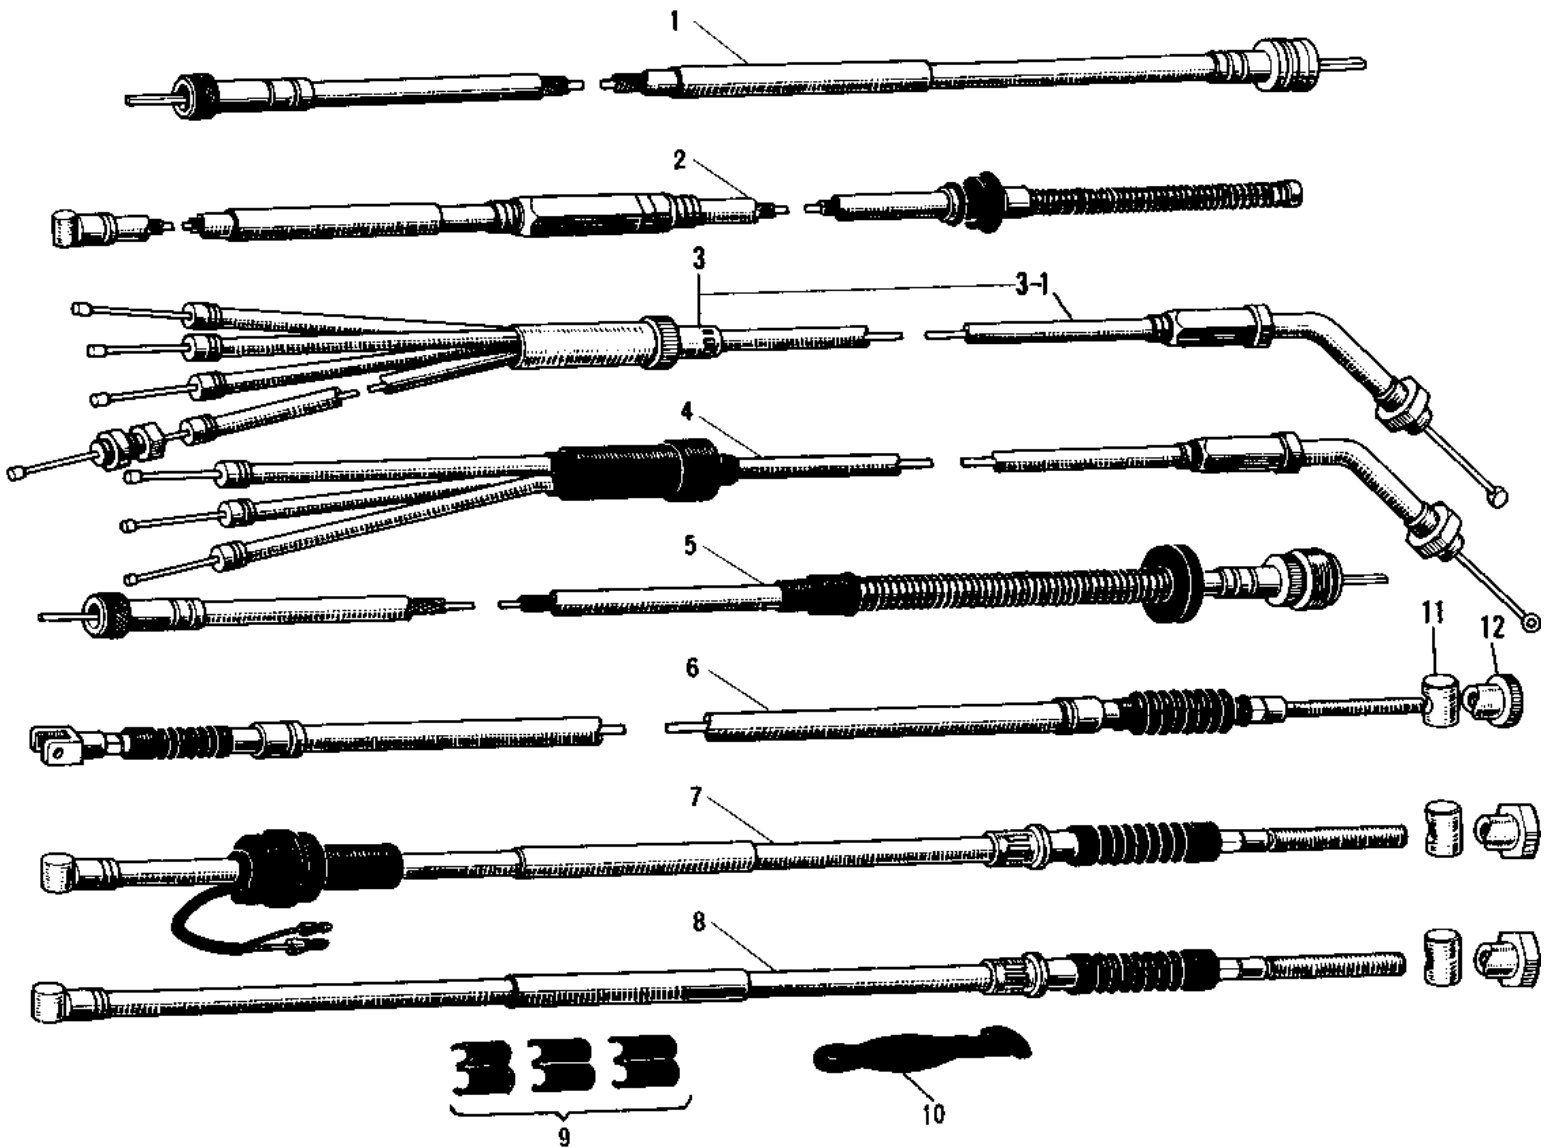

1971 H1-B PARTS DIAGRAM

CABLES ('69-'72 H1/A/B/C)

1971 H1-B PARTS LIST

CABLES ('69-'72 H1/A/B/C)

ITEM NAME	PART NUMBER	QUANTITY
CABLE,SPEEDOMETER (Ref # 1)	54001-026	1
CABLE,SPEEDOMETER (Ref # 1)	54001-036	1
CABLE CLUTCH (Ref # 2)	54011-030	1
CABLE COMBINATION (Ref # 3)	54012-054	1
CABLE COMBINATION (Ref # .)	54012-055	1
CABLE COMBINATION (Ref # .)	54012-055	1
CABLE,TROTTLER UPPER (Ref # 3-1)	54012-054-SP	1
CABLE STARTER (Ref # 4)	54017-031	1
CABLE STARTER (Ref # .)	54017-032	1
CABLE STARTER (Ref # .)	54017-032	1
CABLE TACHOMETER (Ref # 5)	54018-007	1
CABLE REAR BRAKE (Ref # 6)	54022-011	1
CABLE FRONT BRAKE (Ref # 7)	54005-040	1
CLAMP-CABLE (Ref # 9)	92037-069	3
BAND RUBBER (Ref # 10)	92072-013	1
PIN BRAKE ROD (Ref # 11)	92043-053	1
NUT-BRAKE CABLE ADJST (Ref # 12)	92015-041	1