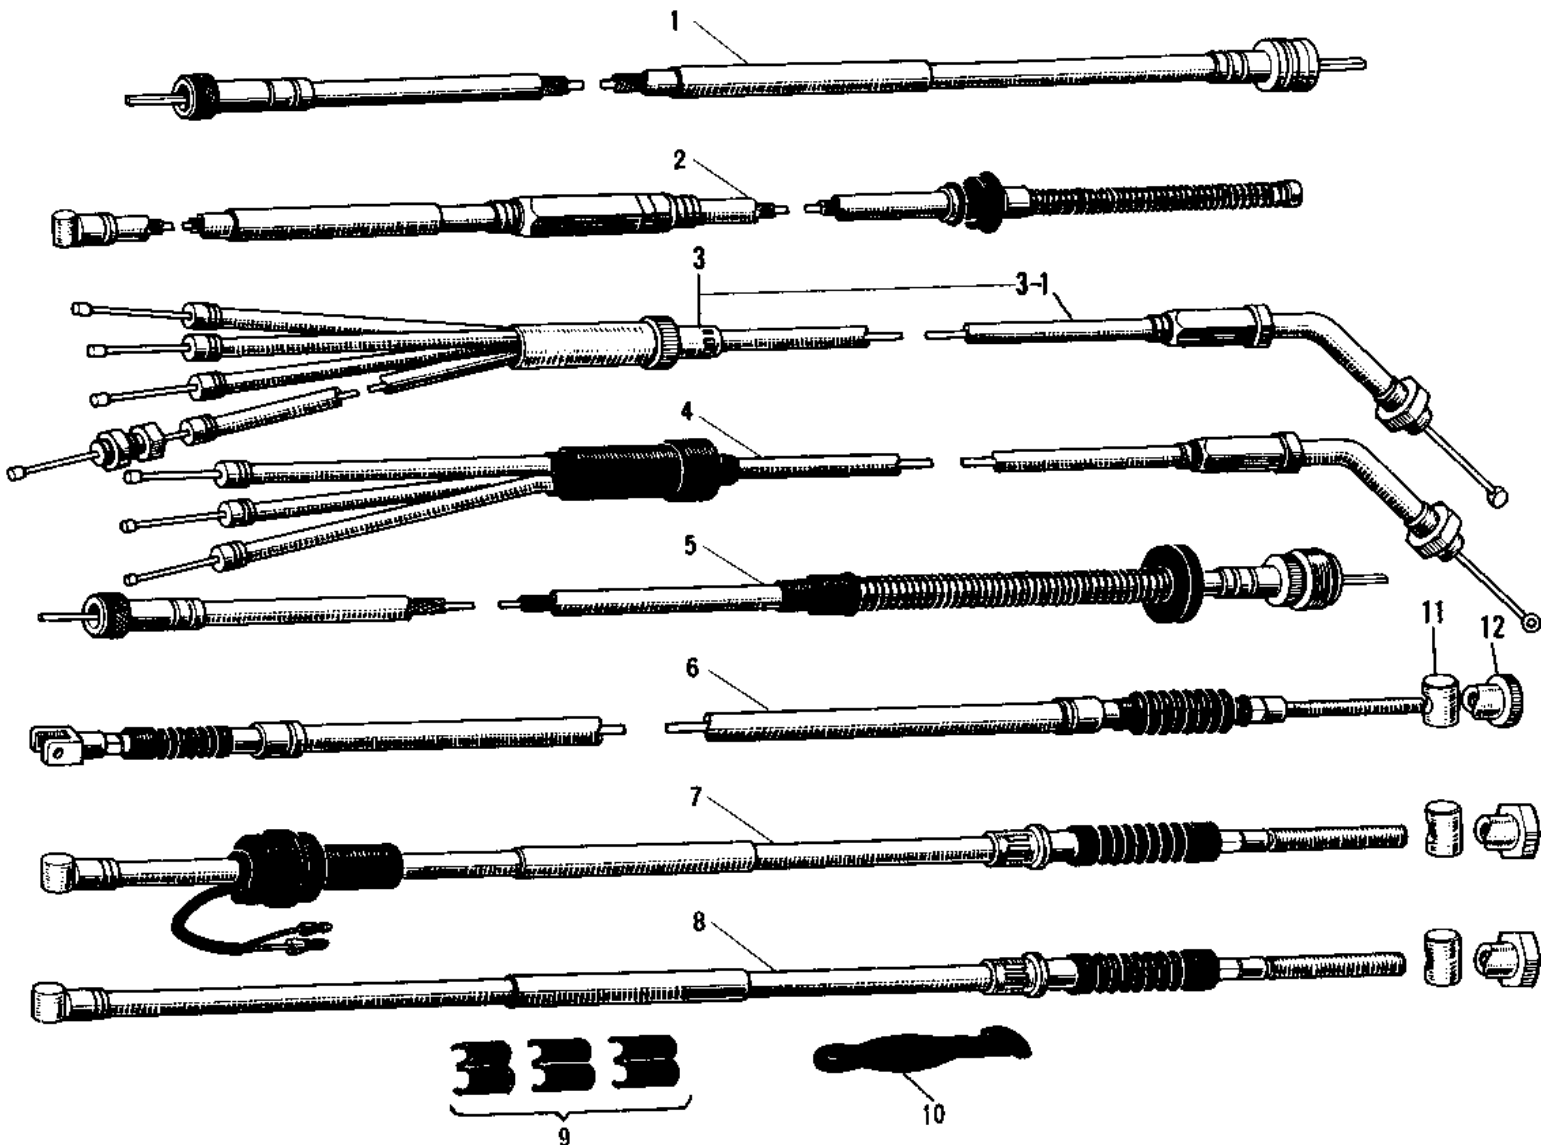

# 1974 H1-E PARTS DIAGRAM

CABLES ('69-'72 H1/A/B/C)

## 1974 H1-E PARTS LIST

CABLES ('69-'72 H1/A/B/C)

ITEM NAME	PART NUMBER	QUANTITY
CABLE,SPEEDOMETER (Ref # 1)	54001-026	1
CABLE,SPEEDOMETER (Ref # 1)	54001-036	1
CABLE CLUTCH (Ref # 2)	54011-030	1
CABLE COMBINATION (Ref # 3)	54012-054	1
CABLE COMBINATION (Ref # .)	54012-055	1
CABLE COMBINATION (Ref # .)	54012-055	1
CABLE,TROTTLE UPPER (Ref # 3-1)	54012-054-SP	1
CABLE STARTER (Ref # 4)	54017-031	1
CABLE STARTER (Ref # .)	54017-032	1
CABLE STARTER (Ref # .)	54017-032	1
CABLE TACHOMETER (Ref # 5)	54018-007	1
CABLE REAR BRAKE (Ref # 6)	54022-011	1
CABLE FRONT BRAKE (Ref # 7)	54005-040	1
CLAMP-CABLE (Ref # 9)	92037-069	3
BAND RUBBER (Ref # 10)	92072-013	1
PIN BRAKE ROD (Ref # 11)	92043-053	1
NUT-BRAKE CABLE ADJST (Ref # 12)	92015-041	1