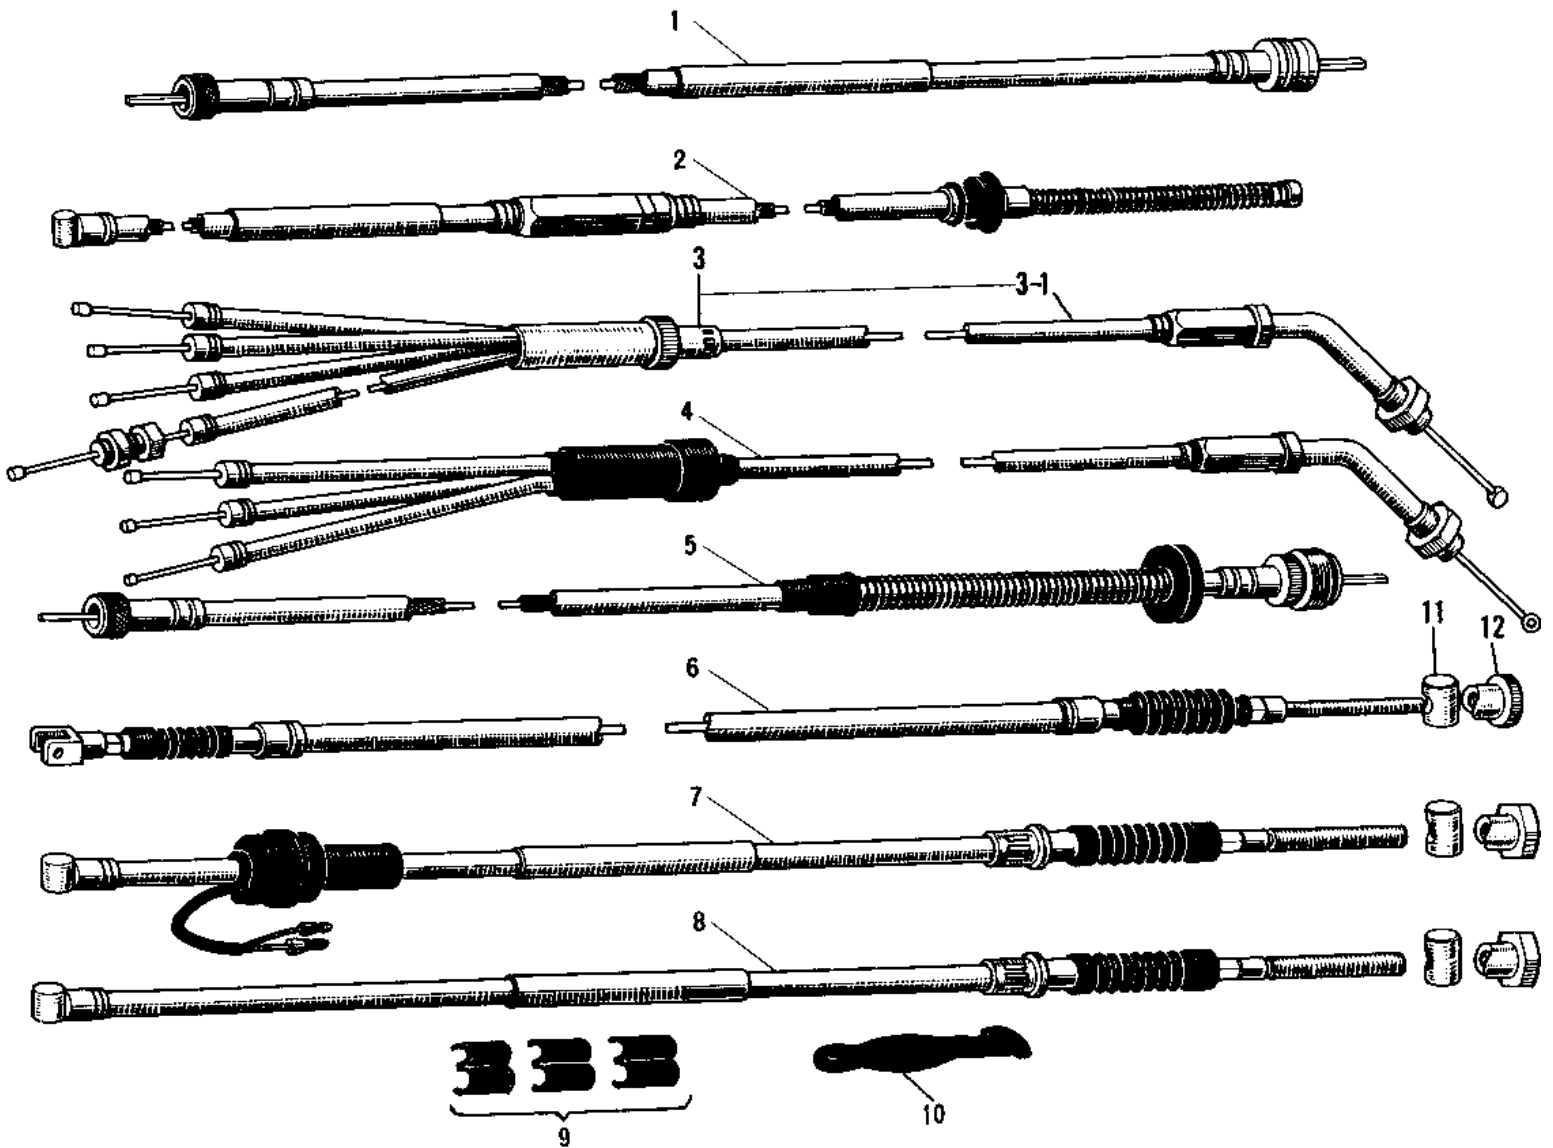

# 1975 H1-F PARTS DIAGRAM

CABLES ('69-'72 H1/A/B/C)

## 1975 H1-F PARTS LIST

CABLES ('69-'72 H1/A/B/C)

ITEM NAME	PART NUMBER	QUANTITY
CABLE,SPEEDOMETER (Ref # 1)	54001-026	1
CABLE,SPEEDOMETER (Ref # 1)	54001-036	1
CABLE CLUTCH (Ref # 2)	54011-030	1
CABLE COMBINATION (Ref # 3)	54012-054	1
CABLE COMBINATION (Ref # .)	54012-055	1
CABLE COMBINATION (Ref # .)	54012-055	1
CABLE,TROTTLE UPPER (Ref # 3-1)	54012-054-SP	1
CABLE STARTER (Ref # 4)	54017-031	1
CABLE STARTER (Ref # .)	54017-032	1
CABLE STARTER (Ref # .)	54017-032	1
CABLE TACHOMETER (Ref # 5)	54018-007	1
CABLE REAR BRAKE (Ref # 6)	54022-011	1
CABLE FRONT BRAKE (Ref # 7)	54005-040	1
CLAMP-CABLE (Ref # 9)	92037-069	3
BAND RUBBER (Ref # 10)	92072-013	1
PIN BRAKE ROD (Ref # 11)	92043-053	1
NUT-BRAKE CABLE ADJST (Ref # 12)	92015-041	1