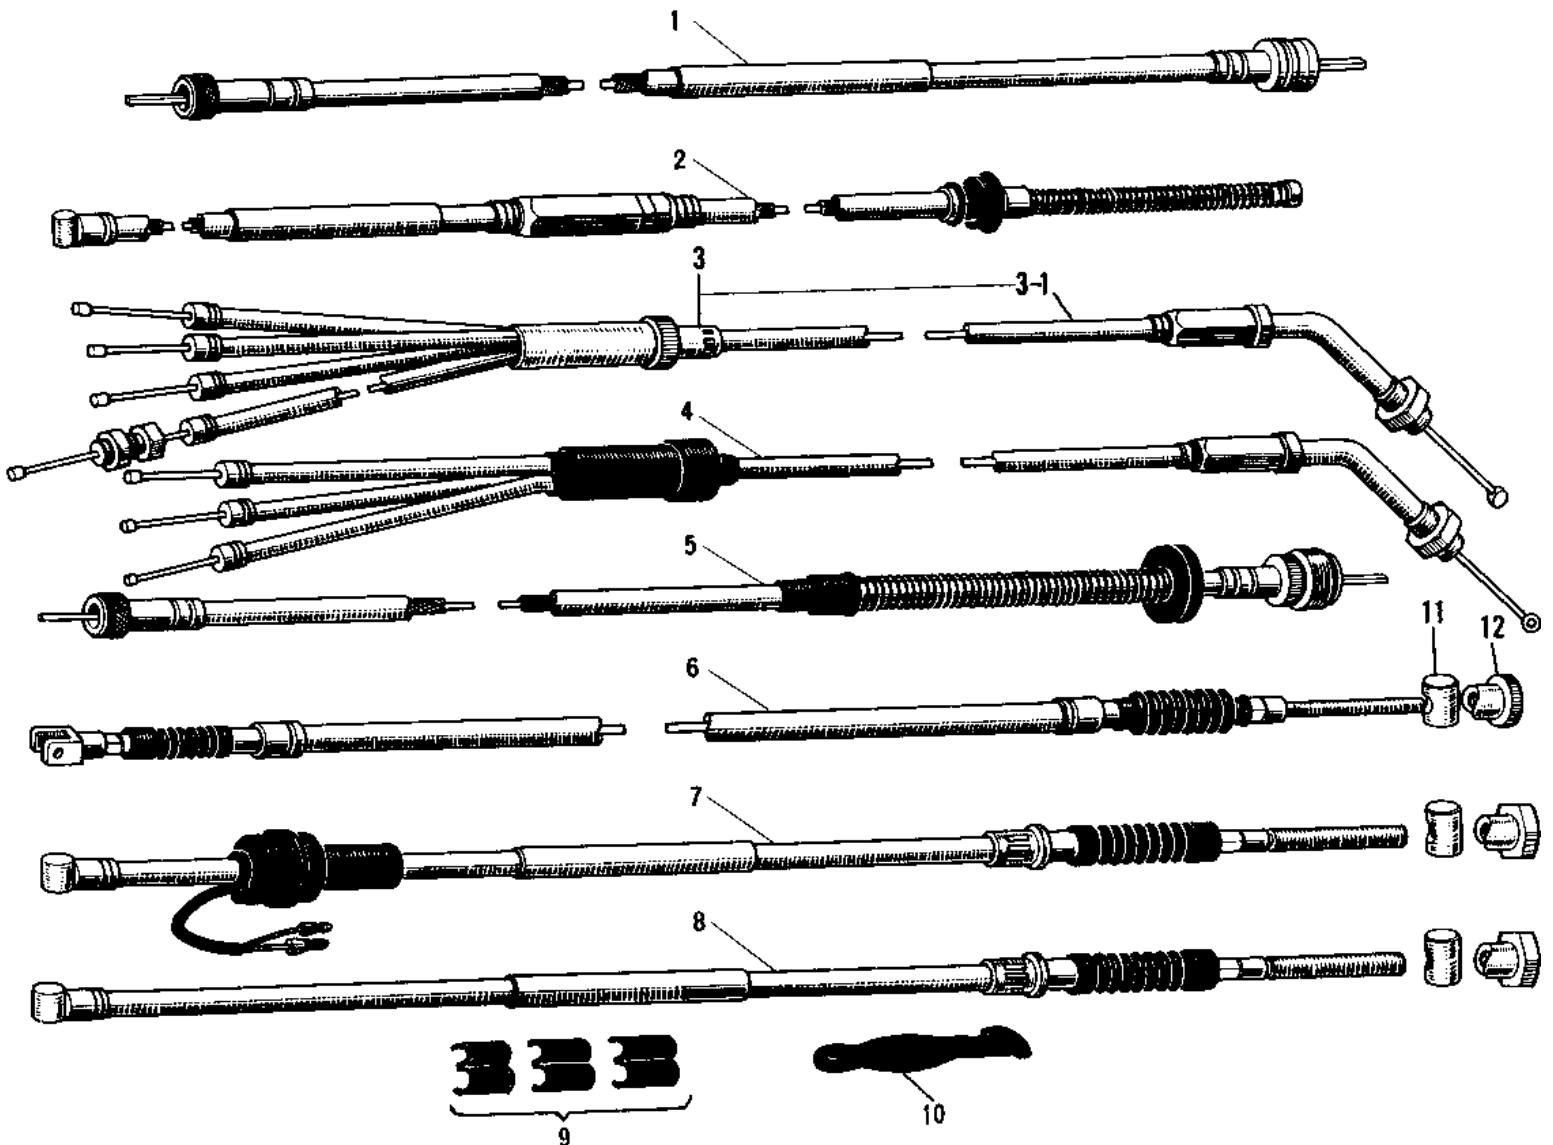

1975 H1-F PARTS DIAGRAM

CABLES ('69-'72 H1/A/B/C)

1975 H1-F PARTS LIST

CABLES ('69-'72 H1/A/B/C)

ITEM NAME	PART NUMBER	QUANTITY
CABLE,SPEEDOMETER (Ref # 1)	54001-026	1
CABLE,SPEEDOMETER (Ref # 1)	54001-036	1
CABLE CLUTCH (Ref # 2)	54011-030	1
CABLE COMBINATION (Ref # 3)	54012-054	1
CABLE COMBINATION (Ref # .)	54012-055	1
CABLE COMBINATION (Ref # .)	54012-055	1
CABLE,TROTTLE UPPER (Ref # 3-1)	54012-054-SP	1
CABLE STARTER (Ref # 4)	54017-031	1
CABLE STARTER (Ref # .)	54017-032	1
CABLE STARTER (Ref # .)	54017-032	1
CABLE TACHOMETER (Ref # 5)	54018-007	1
CABLE REAR BRAKE (Ref # 6)	54022-011	1
CABLE FRONT BRAKE (Ref # 7)	54005-040	1
CLAMP-CABLE (Ref # 9)	92037-069	3
BAND RUBBER (Ref # 10)	92072-013	1
PIN BRAKE ROD (Ref # 11)	92043-053	1
NUT-BRAKE CABLE ADJST (Ref # 12)	92015-041	1