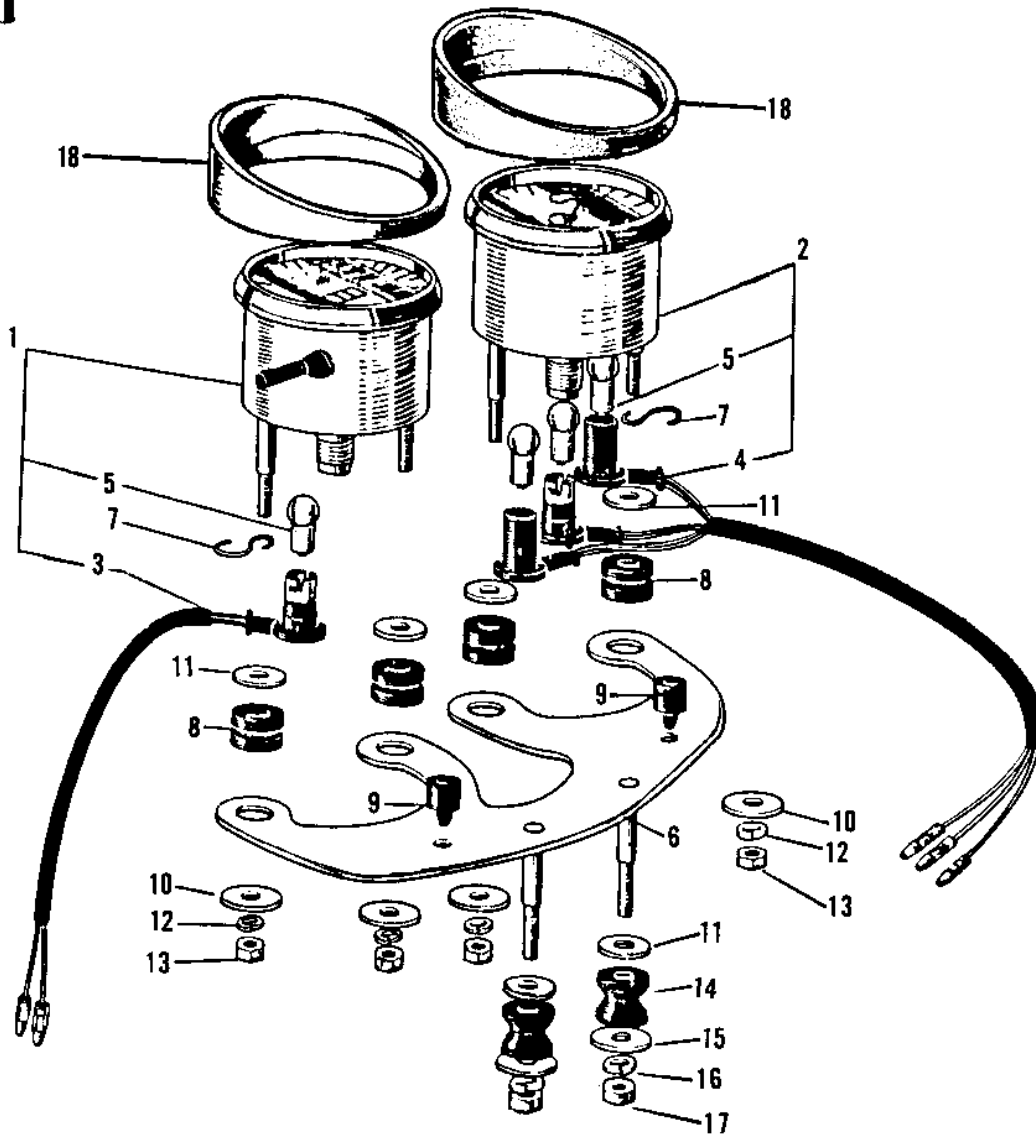

1973 H1-D PARTS DIAGRAM

METERS (H1/A/C)

(H1/A

1973 H1-D PARTS LIST

METERS (H1/A/C)

ITEM NAME	PART NUMBER	QUANTITY
SPEEDOMETER ASSY MPH (Ref # 1)	25005-027	1
TACHOMETER ASSY (Ref # 2)	25015-006	1
SOCKET SPEEDOMETER (Ref # 3)	25011-003	1
SOCKET TACHOMETER (Ref # 4)	25011-011	1
BULB 12V 3W (Ref # 5)	92069-018	4
BRACKET SPEEDOMETER (Ref # 6)	25008-009	1
CLAMP CABLE (Ref # 7)	25022-002	2
DAMPER RUBB SPEEDMETR (Ref # 8)	92075-034	4
DAMPER RUBB SPEEDMETR (Ref # 9)	92075-035	2
WASHER PL 5.5X20X1.2 (Ref # 10)	92022-104	4
WASHER PLAIN 8MM (Ref # 11)	411B0800	6
WASHER SPRING 5MM (Ref # 12)	461F0500	4
NUT,5MM (Ref # 13)	311B0500	4
DAMPER RUBB SPEEDMETR (Ref # 14)	92075-024	2
WASHER 6.5X20X1.6T (Ref # 15)	92022-125	2
WASHER SPRING 6MM (Ref # 16)	461F0600	2
NUT 6MM (Ref # 17)	311B0600	2
COVER-SPEEDOMETER (Ref # 18)	25012-003	2