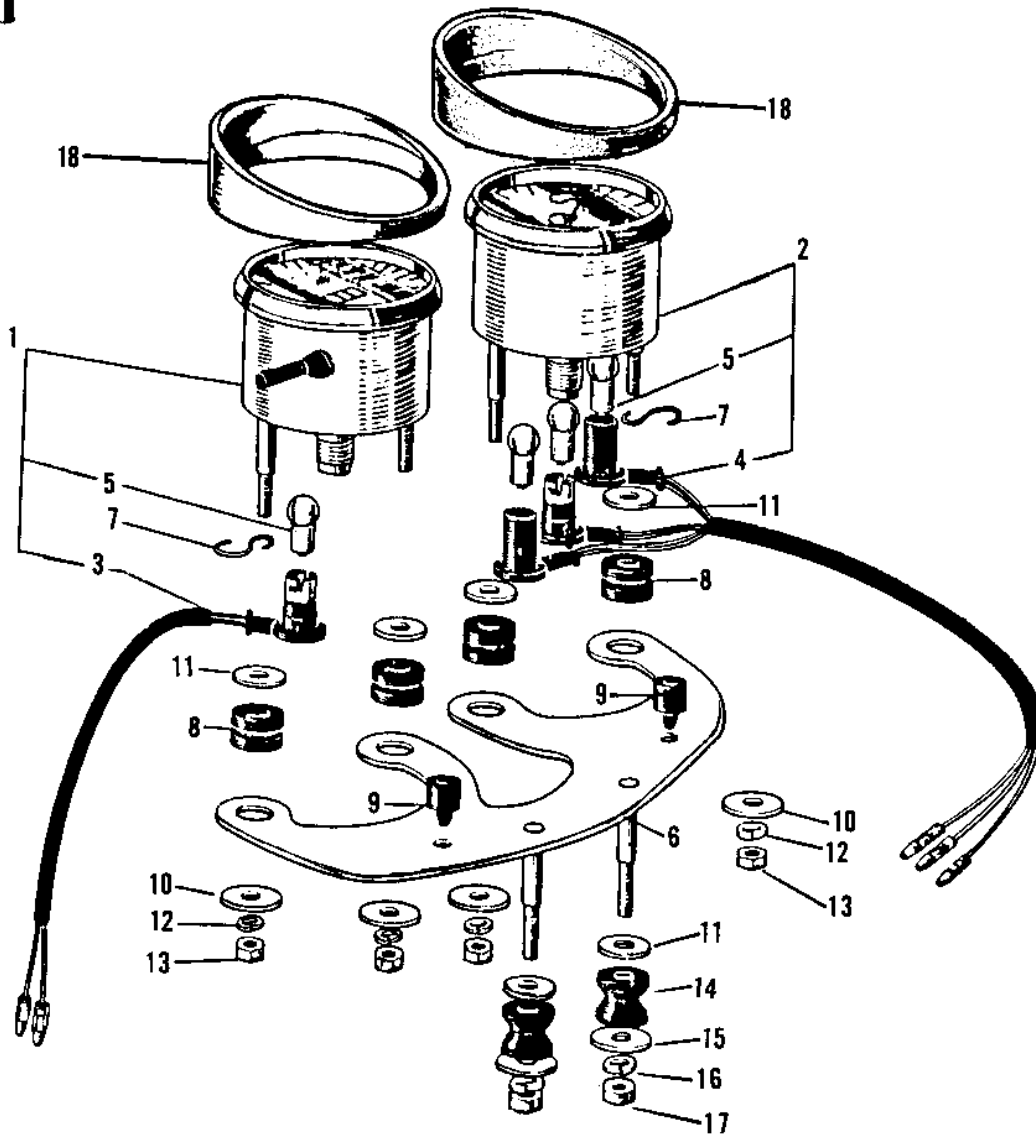

1974 H1-E PARTS DIAGRAM

METERS (H1/A/C)

(H1/A

1974 H1-E PARTS LIST

METERS (H1/A/C)

ITEM NAME	PART NUMBER	QUANTITY
SPEEDOMETER ASSY MPH (Ref # 1)	25005-027	1
TACHOMETER ASSY (Ref # 2)	25015-006	1
SOCKET SPEEDOMETER (Ref # 3)	25011-003	1
SOCKET TACHOMETER (Ref # 4)	25011-011	1
BULB 12V 3W (Ref # 5)	92069-018	4
BRACKET SPEEDOMETER (Ref # 6)	25008-009	1
CLAMP CABLE (Ref # 7)	25022-002	2
DAMPER RUBB SPEEDMETR (Ref # 8)	92075-034	4
DAMPER RUBB SPEEDMETR (Ref # 9)	92075-035	2
WASHER PL 5.5X20X1.2 (Ref # 10)	92022-104	4
WASHER PLAIN 8MM (Ref # 11)	411B0800	6
WASHER SPRING 5MM (Ref # 12)	461F0500	4
NUT,5MM (Ref # 13)	311B0500	4
DAMPER RUBB SPEEDMETR (Ref # 14)	92075-024	2
WASHER 6.5X20X1.6T (Ref # 15)	92022-125	2
WASHER SPRING 6MM (Ref # 16)	461F0600	2
NUT 6MM (Ref # 17)	311B0600	2
COVER-SPEEDOMETER (Ref # 18)	25012-003	2