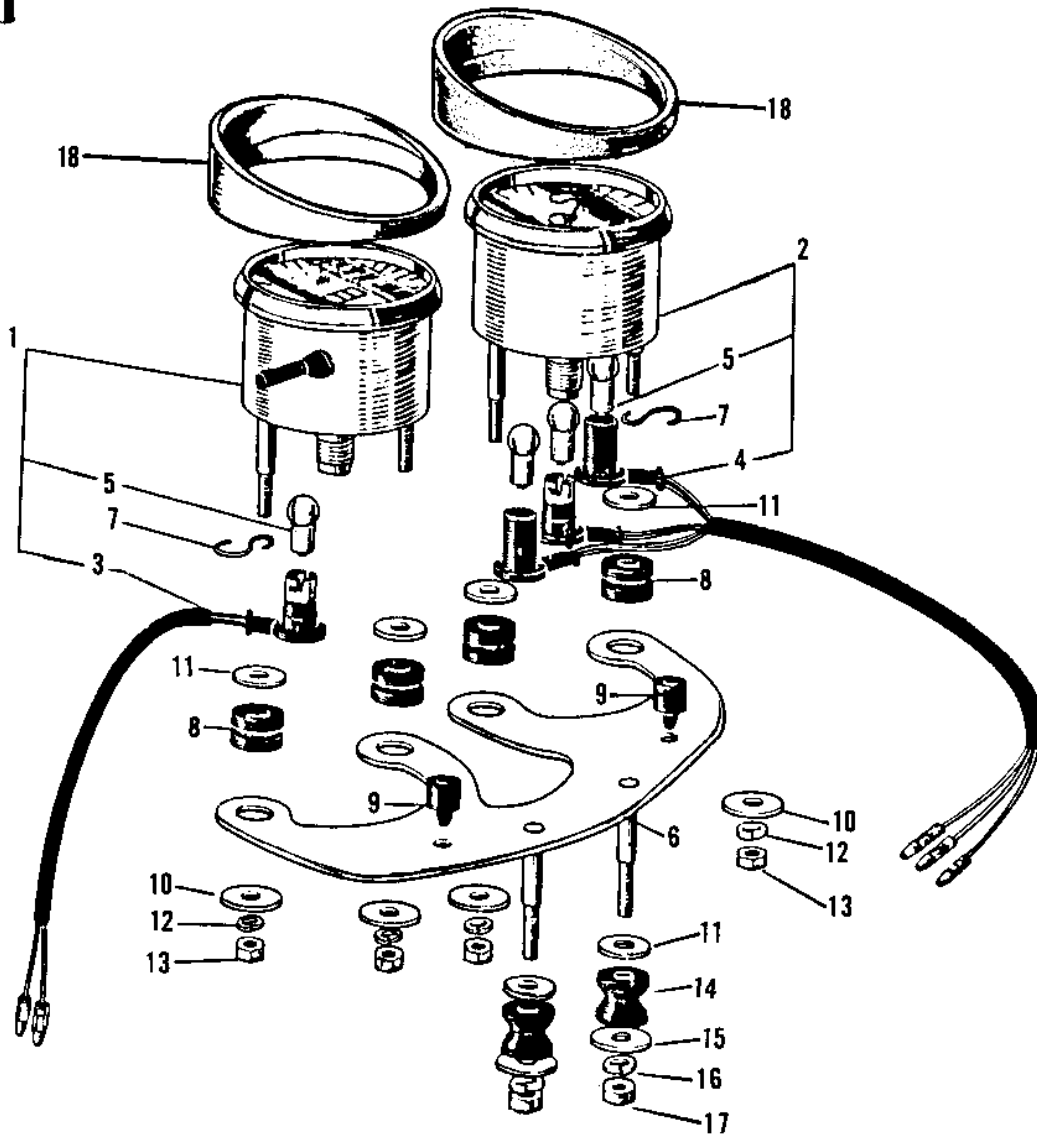

1975 H1-F PARTS DIAGRAM

METERS (H1/A/C)

(H1/A

1975 H1-F PARTS LIST

METERS (H1/A/C)

ITEM NAME	PART NUMBER	QUANTITY
SPEEDOMETER ASSY MPH (Ref # 1)	25005-027	1
TACHOMETER ASSY (Ref # 2)	25015-006	1
SOCKET SPEEDOMETER (Ref # 3)	25011-003	1
SOCKET TACHOMETER (Ref # 4)	25011-011	1
BULB 12V 3W (Ref # 5)	92069-018	4
BRACKET SPEEDOMETER (Ref # 6)	25008-009	1
CLAMP CABLE (Ref # 7)	25022-002	2
DAMPER RUBB SPEEDMETR (Ref # 8)	92075-034	4
DAMPER RUBB SPEEDMETR (Ref # 9)	92075-035	2
WASHER PL 5.5X20X1.2 (Ref # 10)	92022-104	4
WASHER PLAIN 8MM (Ref # 11)	411B0800	6
WASHER SPRING 5MM (Ref # 12)	461F0500	4
NUT,5MM (Ref # 13)	311B0500	4
DAMPER RUBB SPEEDMETR (Ref # 14)	92075-024	2
WASHER 6.5X20X1.6T (Ref # 15)	92022-125	2
WASHER SPRING 6MM (Ref # 16)	461F0600	2
NUT 6MM (Ref # 17)	311B0600	2
COVER-SPEEDOMETER (Ref # 18)	25012-003	2