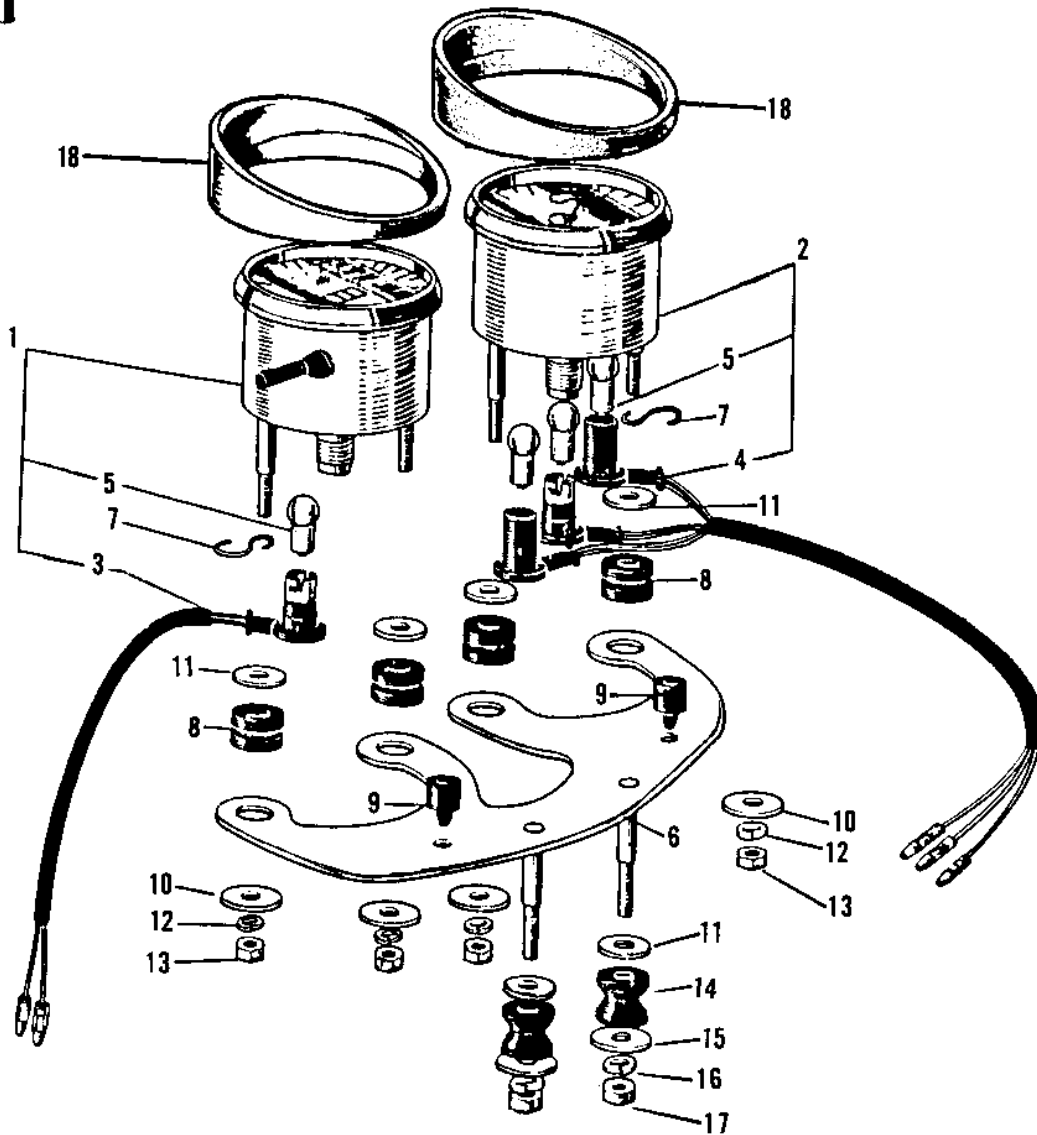

# 1976 KH500-A8 PARTS DIAGRAM

METERS (H1/A/C)

**(H1/A**

## 1976 KH500-A8 PARTS LIST

METERS (H1/A/C)

ITEM NAME	PART NUMBER	QUANTITY
SPEEDOMETER ASSY MPH (Ref # 1)	25005-027	1
TACHOMETER ASSY (Ref # 2)	25015-006	1
SOCKET SPEEDOMETER (Ref # 3)	25011-003	1
SOCKET TACHOMETER (Ref # 4)	25011-011	1
BULB 12V 3W (Ref # 5)	92069-018	4
BRACKET SPEEDOMETER (Ref # 6)	25008-009	1
CLAMP CABLE (Ref # 7)	25022-002	2
DAMPER RUBB SPEEDMETR (Ref # 8)	92075-034	4
DAMPER RUBB SPEEDMETR (Ref # 9)	92075-035	2
WASHER PL 5.5X20X1.2 (Ref # 10)	92022-104	4
WASHER PLAIN 8MM (Ref # 11)	411B0800	6
WASHER SPRING 5MM (Ref # 12)	461F0500	4
NUT,5MM (Ref # 13)	311B0500	4
DAMPER RUBB SPEEDMETR (Ref # 14)	92075-024	2
WASHER 6.5X20X1.6T (Ref # 15)	92022-125	2
WASHER SPRING 6MM (Ref # 16)	461F0600	2
NUT 6MM (Ref # 17)	311B0600	2
COVER-SPEEDOMETER (Ref # 18)	25012-003	2