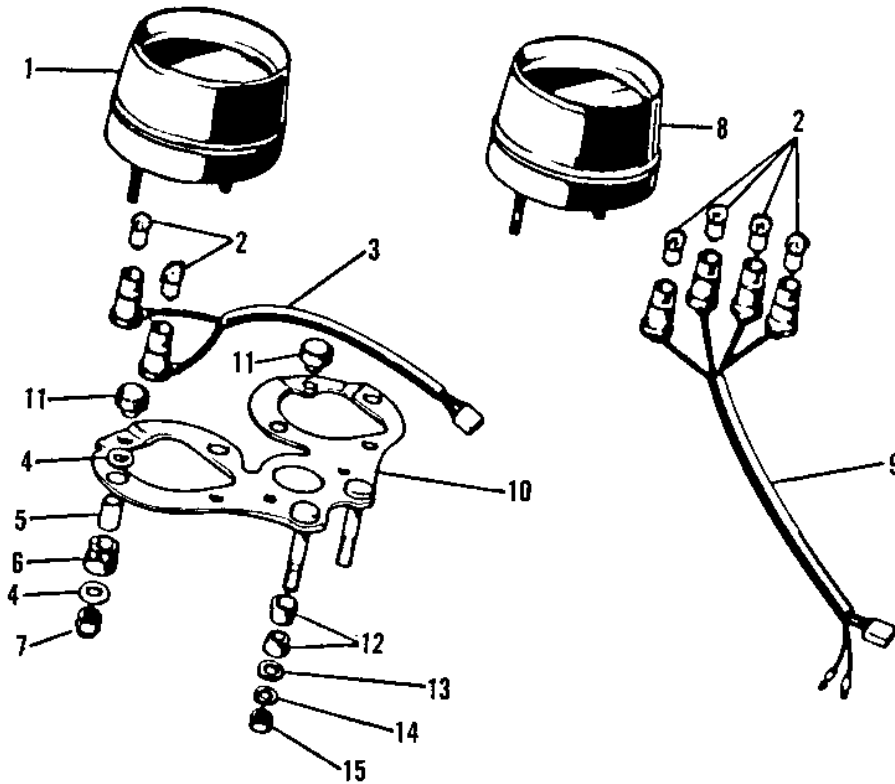

1971 H1-B PARTS DIAGRAM

METERS (H1-B)

(H1-

1971 H1-B PARTS LIST

METERS (H1-B)

ITEM NAME	PART NUMBER	QUANTITY
SPEEDOMETER ASSY,MPH (Ref # 1)	25005-052	1
BULB 12V 3W (Ref # 2)	92069-018	6
SOCKET-SPEEDOMETER (Ref # 3)	25011-020	1
WASHER-METER FITTING (Ref # 4)	92022-194	8
COLLAR (Ref # 5)	92027-140	4
DAMPER RUBBER-MTR FIT (Ref # 6)	92075-089	4
NUT,6MM (Ref # 7)	92015-009	4
TACHOMETER ASSY (Ref # 8)	25016-014	1
SOCKET-TACHOMETER (Ref # 9)	25011-021	1
BRAK CET-METER (Ref # 10)	25008-014	1
DAMPER RUBBER-MTR BKT (Ref # 11)	92075-090	3
DAMPER RUBBER (Ref # 12)	92075-080	4
WASHER PLAIN 8MM (Ref # 13)	411B0800	2
WASHER SPRING 8MM (Ref # 14)	461F0800	2
NUT,8MM (Ref # 15)	311B0800	2