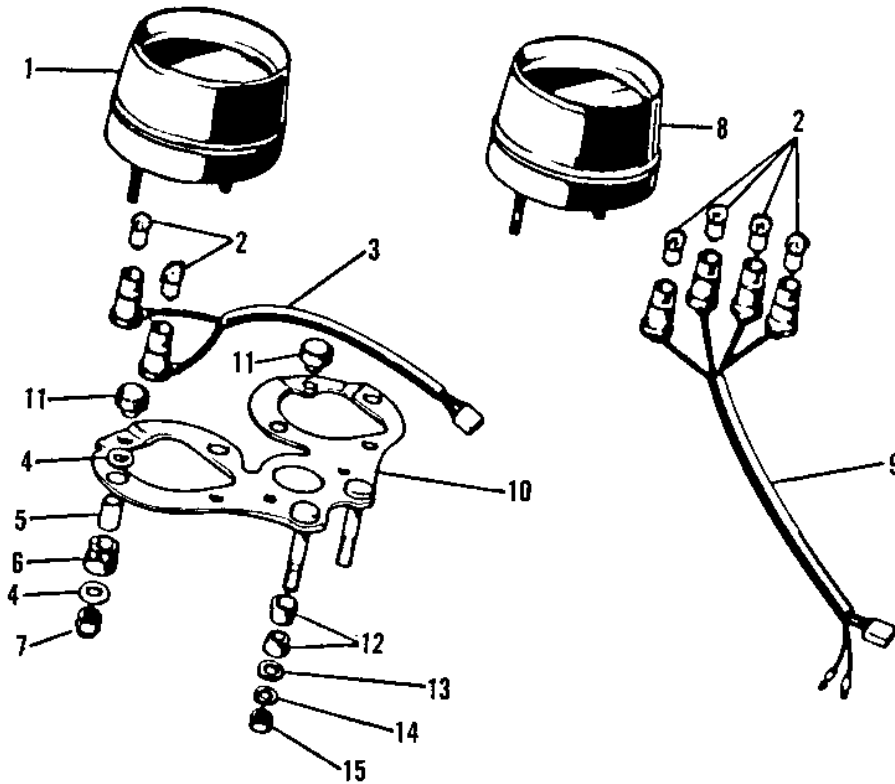

1974 H1-E PARTS DIAGRAM

METERS (H1-B)

(H1-

1974 H1-E PARTS LIST

METERS (H1-B)

ITEM NAME	PART NUMBER	QUANTITY
SPEEDOMETER ASSY,MPH (Ref # 1)	25005-052	1
BULB 12V 3W (Ref # 2)	92069-018	6
SOCKET-SPEEDOMETER (Ref # 3)	25011-020	1
WASHER-METER FITTING (Ref # 4)	92022-194	8
COLLAR (Ref # 5)	92027-140	4
DAMPER RUBBER-MTR FIT (Ref # 6)	92075-089	4
NUT,6MM (Ref # 7)	92015-009	4
TACHOMETER ASSY (Ref # 8)	25016-014	1
SOCKET-TACHOMETER (Ref # 9)	25011-021	1
BRAK CET-METER (Ref # 10)	25008-014	1
DAMPER RUBBER-MTR BKT (Ref # 11)	92075-090	3
DAMPER RUBBER (Ref # 12)	92075-080	4
WASHER PLAIN 8MM (Ref # 13)	411B0800	2
WASHER SPRING 8MM (Ref # 14)	461F0800	2
NUT,8MM (Ref # 15)	311B0800	2