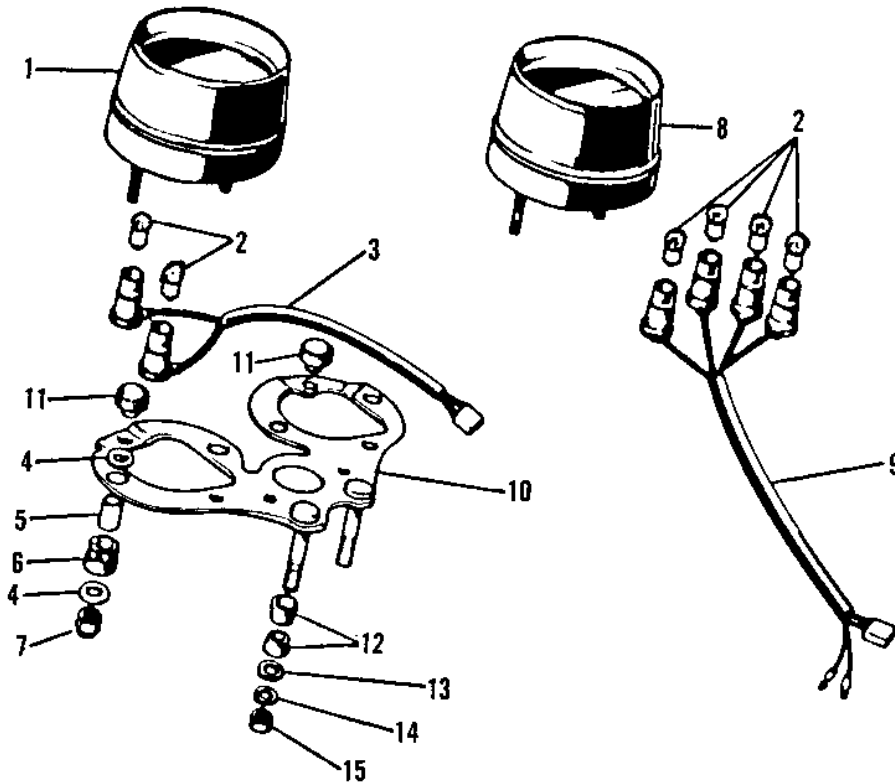

# 1975 H1-F PARTS DIAGRAM

METERS (H1-B)

**(H1-**

## 1975 H1-F PARTS LIST

### METERS (H1-B)

ITEM NAME	PART NUMBER	QUANTITY
SPEEDOMETER ASSY,MPH (Ref # 1)	25005-052	1
BULB 12V 3W (Ref # 2)	92069-018	6
SOCKET-SPEEDOMETER (Ref # 3)	25011-020	1
WASHER-METER FITTING (Ref # 4)	92022-194	8
COLLAR (Ref # 5)	92027-140	4
DAMPER RUBBER-MTR FIT (Ref # 6)	92075-089	4
NUT,6MM (Ref # 7)	92015-009	4
TACHOMETER ASSY (Ref # 8)	25016-014	1
SOCKET-TACHOMETER (Ref # 9)	25011-021	1
BRAK CET-METER (Ref # 10)	25008-014	1
DAMPER RUBBER-MTR BKT (Ref # 11)	92075-090	3
DAMPER RUBBER (Ref # 12)	92075-080	4
WASHER PLAIN 8MM (Ref # 13)	411B0800	2
WASHER SPRING 8MM (Ref # 14)	461F0800	2
NUT,8MM (Ref # 15)	311B0800	2