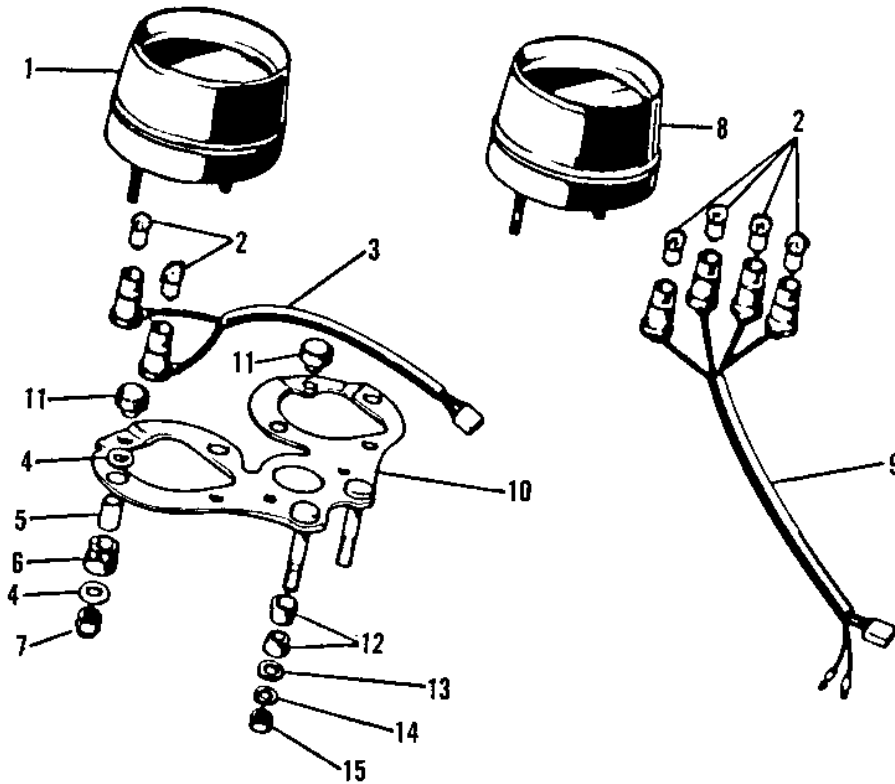

1975 H1-F PARTS DIAGRAM

METERS (H1-B)

(H1-

1975 H1-F PARTS LIST

METERS (H1-B)

ITEM NAME	PART NUMBER	QUANTITY
SPEEDOMETER ASSY,MPH (Ref # 1)	25005-052	1
BULB 12V 3W (Ref # 2)	92069-018	6
SOCKET-SPEEDOMETER (Ref # 3)	25011-020	1
WASHER-METER FITTING (Ref # 4)	92022-194	8
COLLAR (Ref # 5)	92027-140	4
DAMPER RUBBER-MTR FIT (Ref # 6)	92075-089	4
NUT,6MM (Ref # 7)	92015-009	4
TACHOMETER ASSY (Ref # 8)	25016-014	1
SOCKET-TACHOMETER (Ref # 9)	25011-021	1
BRAK CET-METER (Ref # 10)	25008-014	1
DAMPER RUBBER-MTR BKT (Ref # 11)	92075-090	3
DAMPER RUBBER (Ref # 12)	92075-080	4
WASHER PLAIN 8MM (Ref # 13)	411B0800	2
WASHER SPRING 8MM (Ref # 14)	461F0800	2
NUT,8MM (Ref # 15)	311B0800	2