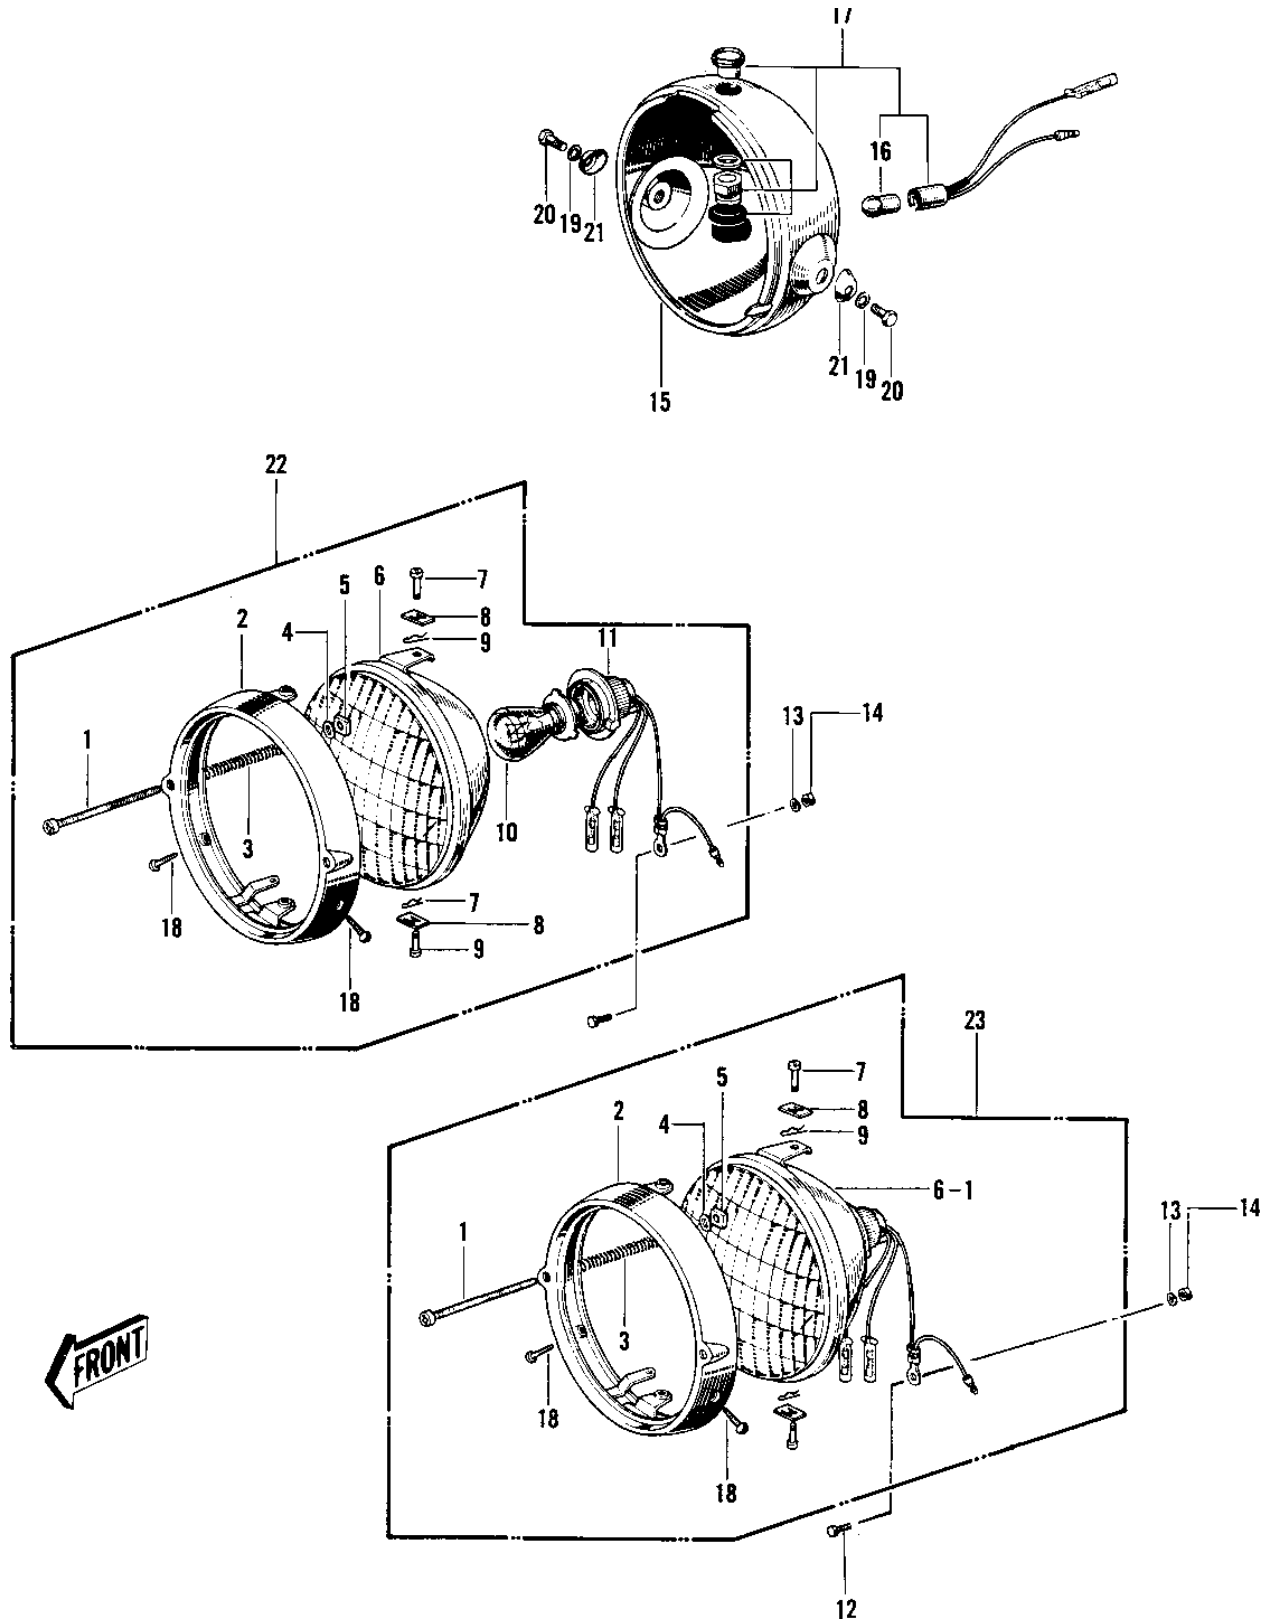

1974 H1-E PARTS DIAGRAM

HEADLIGHT ('69-'72 H1/A/B/C)

1974 H1-E PARTS LIST

HEADLIGHT ('69-'72 H1/A/B/C)

ITEM NAME	PART NUMBER	QUANTITY
SCREW FORCUS ADJUST (Ref # 1)	23019-021	1
RIM HEAD LAMP (Ref # 2)	23006-017	1
SPRING FOCUS ADJUST (Ref # 3)	23014-005	1
WASHER (Ref # 4)	23021-004	1
NUT (Ref # 5)	23020-016	1
LENS UNIT HEAD LAMP (Ref # 6)	23007-013	1
SEALED BEAM UNIT (Ref # 6-1)	23007-025	1
SCREW LENS UNIT FITT (Ref # 7)	23019-018	2
NUT LENS UNIT FITTING (Ref # 8)	23020-009	2
PIN LENS UNIT FITTING (Ref # 9)	23022-001	2
BULB 12V 35/25W (Ref # 10)	92069-037	1
SOCKET HEAD LAMP (Ref # 11)	23008-011	1
SCREW-PAN-HEAD 3X6 (Ref # 12)	220B0306	1
WASHER SPRING 3MM (Ref # 13)	461F0300	1
NUT-HEX (Ref # 14)	311B0300	1
BODY HEAD LAMP (Ref # 15)	23005-023	1
BODY-HEAD LAMP,F BLK (Ref # 15)	23005-018-21	1
BULB 12V 1.5W (Ref # 16)	92069-017	1
LAMP ASSY HIGH BEAM (Ref # 17)	23016-002	1
SCREW OVL CNTSNK 5X10 (Ref # 17)	222E0510	2
WASHER SPRING 10MM (Ref # 19)	461F1000	2
BOLT,HEX HEAD,10X25 (Ref # 20)	92007-045	2
DAMPER RUBBER (Ref # 21)	92075-058	2
LAMP UNIT HEAD (Ref # 22)	23004-020	1
LAMP UNIT HEAD (Ref # 23)	23003-011	1