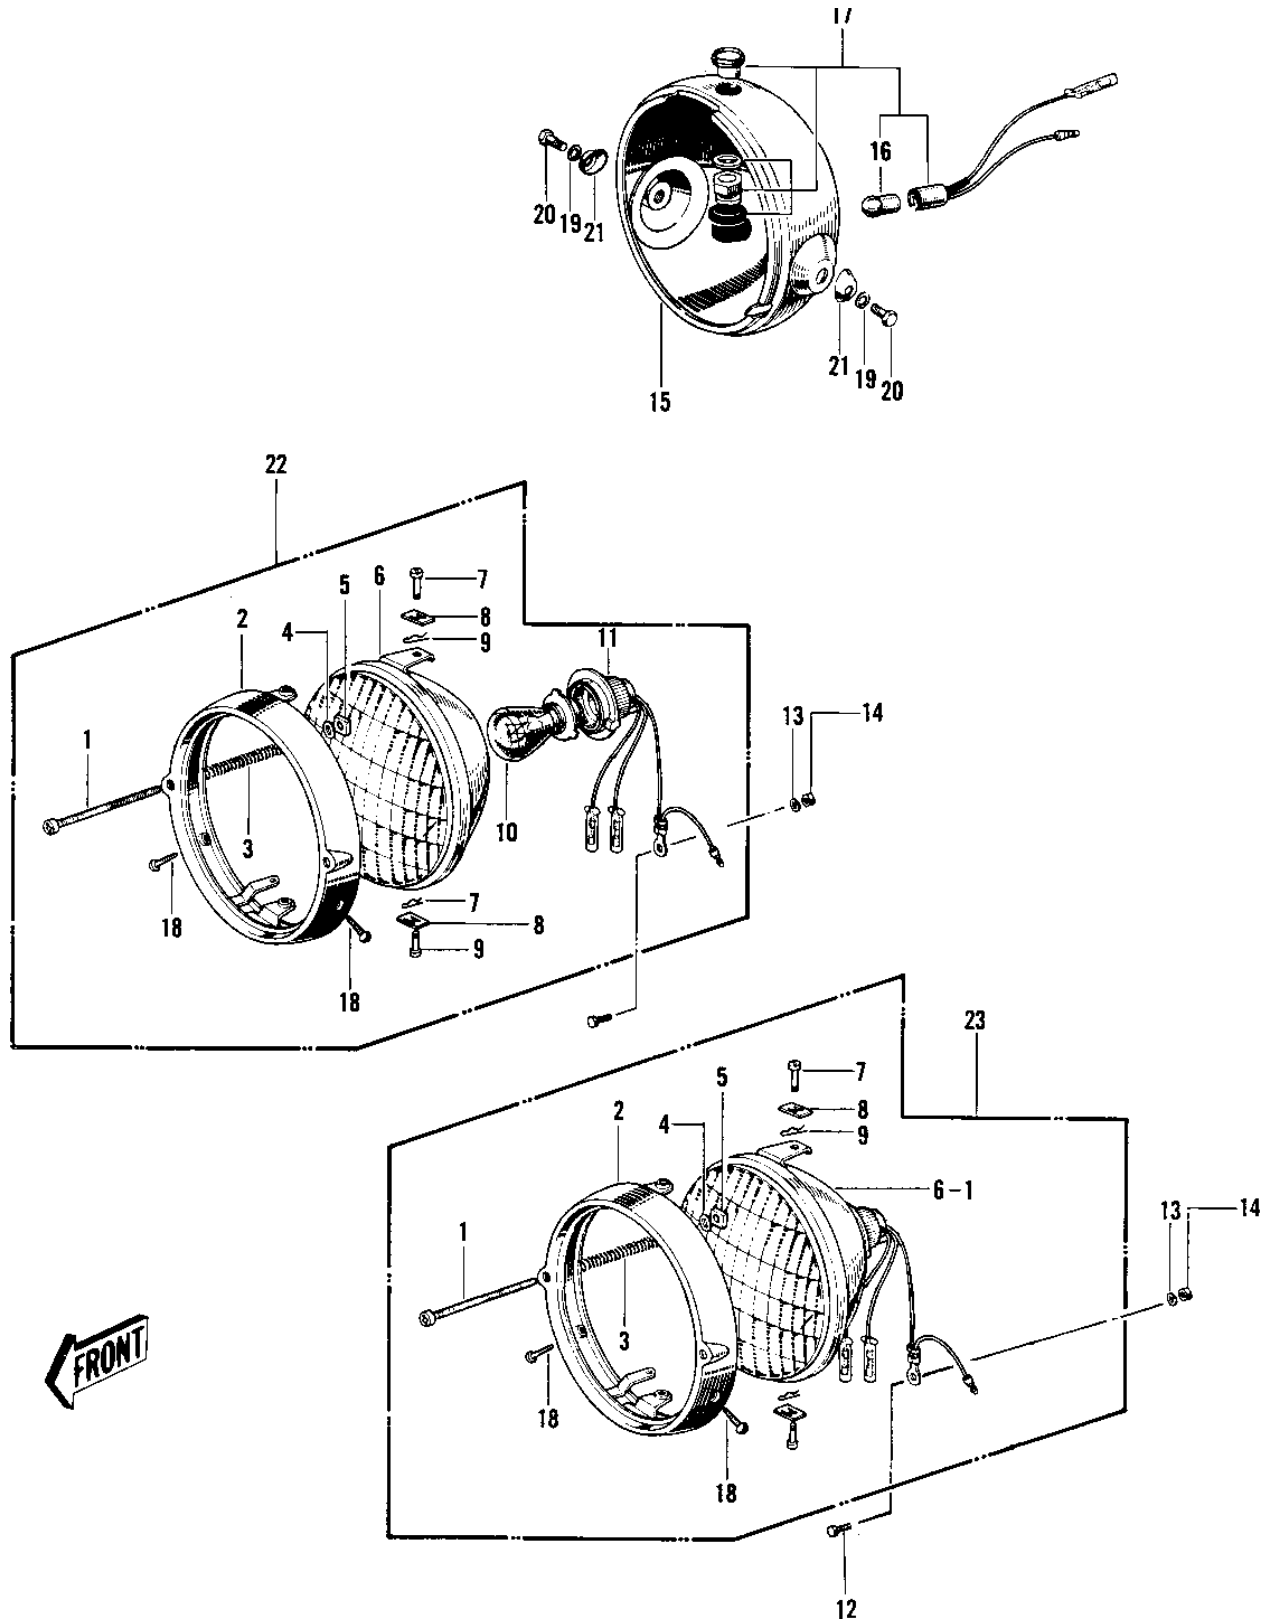

1975 H1-F PARTS DIAGRAM

HEADLIGHT ('69-'72 H1/A/B/C)

1975 H1-F PARTS LIST

HEADLIGHT ('69-'72 H1/A/B/C)

ITEM NAME	PART NUMBER	QUANTITY
SCREW FORCUS ADJUST (Ref # 1)	23019-021	1
RIM HEAD LAMP (Ref # 2)	23006-017	1
SPRING FOCUS ADJUST (Ref # 3)	23014-005	1
WASHER (Ref # 4)	23021-004	1
NUT (Ref # 5)	23020-016	1
LENS UNIT HEAD LAMP (Ref # 6)	23007-013	1
SEALED BEAM UNIT (Ref # 6-1)	23007-025	1
SCREW LENS UNIT FITT (Ref # 7)	23019-018	2
NUT LENS UNIT FITTING (Ref # 8)	23020-009	2
PIN LENS UNIT FITTING (Ref # 9)	23022-001	2
BULB 12V 35/25W (Ref # 10)	92069-037	1
SOCKET HEAD LAMP (Ref # 11)	23008-011	1
SCREW-PAN-HEAD 3X6 (Ref # 12)	220B0306	1
WASHER SPRING 3MM (Ref # 13)	461F0300	1
NUT-HEX (Ref # 14)	311B0300	1
BODY HEAD LAMP (Ref # 15)	23005-023	1
BODY-HEAD LAMP,F BLK (Ref # 15)	23005-018-21	1
BULB 12V 1.5W (Ref # 16)	92069-017	1
LAMP ASSY HIGH BEAM (Ref # 17)	23016-002	1
SCREW OVL CNTSNK 5X10 (Ref # 17)	222E0510	2
WASHER SPRING 10MM (Ref # 19)	461F1000	2
BOLT,HEX HEAD,10X25 (Ref # 20)	92007-045	2
DAMPER RUBBER (Ref # 21)	92075-058	2
LAMP UNIT HEAD (Ref # 22)	23004-020	1
LAMP UNIT HEAD (Ref # 23)	23003-011	1