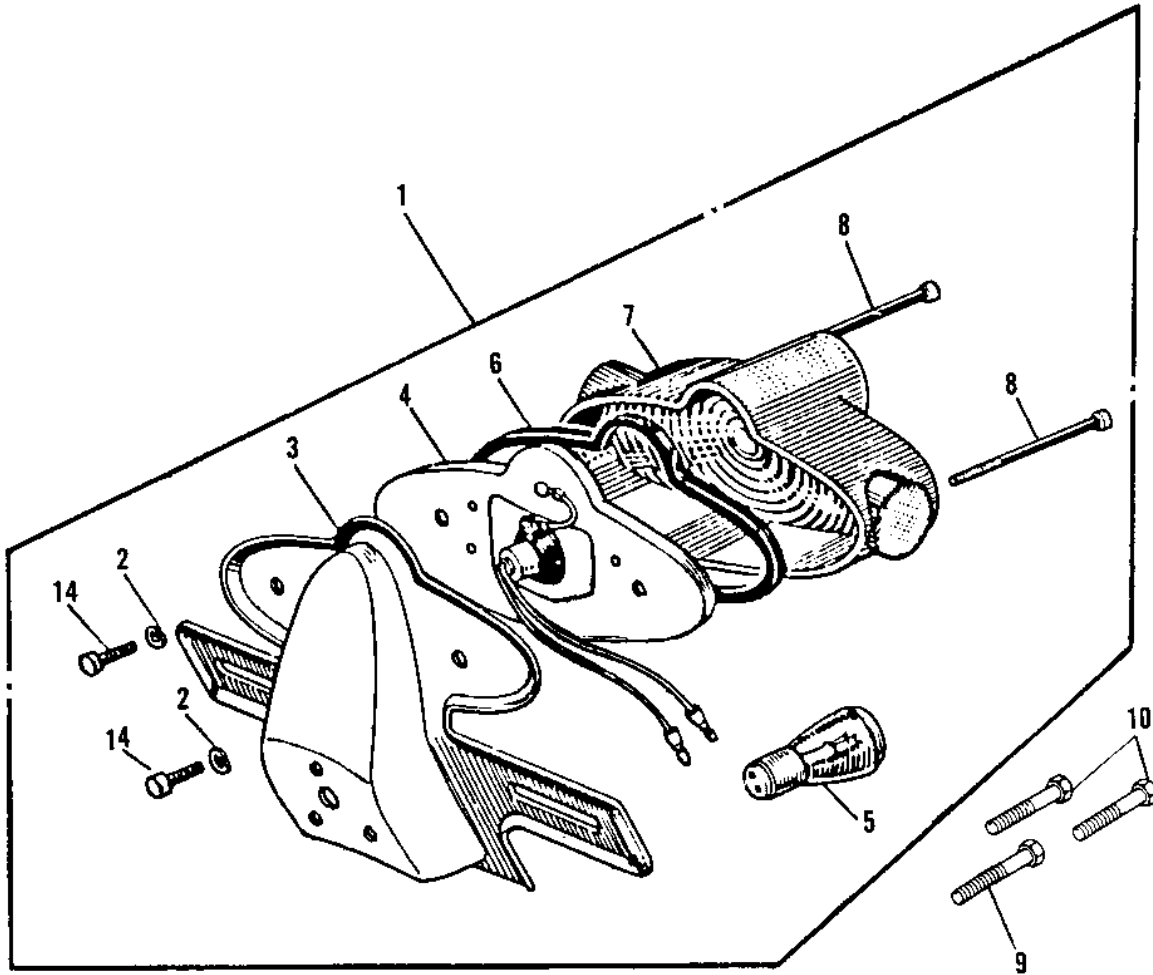

# 1974 H1-E PARTS DIAGRAM

TAILLIGHT (H1/A)

**(H1/**

### TAILLIGHT (H1/A)

ITEM NAME	PART NUMBER	QUANTITY
LAMP ASSY TAIL BLACK (Ref # 1)	23025-029-10	1
LAMP ASSY-TAIL,BLACK (Ref # 1)	23024-020-21	1
WASHER SPRING 5MM (Ref # 2)	461F0500	2
BKT LICENSE PLT (Ref # 3)	23036-002	1
BKT LICENSE PLT BLACK (Ref # 3)	23036-007-10	1
SOCKET TAIL LAMP (Ref # 4)	23027-009	1
BULB,12V 32/3CP (Ref # 5)	92069-059	1
GASKET TAIL LAMP (Ref # 6)	23028-008	1
LENS TAIL LAMP (Ref # 7)	23026-010	1
SCREW (Ref # 8)	220R0455	4
BOLT-UPSET,6X40 (Ref # 9)	112G0640	1
BOLT-UPSET (Ref # 10)	112G0630	2
WASHER SPRING 6MM (Ref # 11)	461F0600	3
WASHER PLAIN 6MM (Ref # 12)	411B0600	3
NUT 6MM (Ref # 13)	311B0600	3
BOLT HEX HEAD (Ref # 14)	110N0512A	2