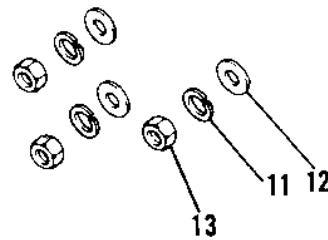

# 1974 H1-E PARTS DIAGRAM

TAILLIGHT (H1/A)

**(H1/**

### TAILLIGHT (H1/A)

ITEM NAME	PART NUMBER	QUANTITY
LAMP ASSY TAIL BLACK (Ref # 1)	23025-029-10	1
LAMP ASSY-TAIL,BLACK (Ref # 1)	23024-020-21	1
WASHER SPRING 5MM (Ref # 2)	461F0500	2
BKT LICENSE PLT (Ref # 3)	23036-002	1
BKT LICENSE PLT BLACK (Ref # 3)	23036-007-10	1
SOCKET TAIL LAMP (Ref # 4)	23027-009	1
BULB,12V 32/3CP (Ref # 5)	92069-059	1
GASKET TAIL LAMP (Ref # 6)	23028-008	1
LENS TAIL LAMP (Ref # 7)	23026-010	1
SCREW (Ref # 8)	220R0455	4
BOLT-UPSET,6X40 (Ref # 9)	112G0640	1
BOLT-UPSET (Ref # 10)	112G0630	2
WASHER SPRING 6MM (Ref # 11)	461F0600	3
WASHER PLAIN 6MM (Ref # 12)	411B0600	3
NUT 6MM (Ref # 13)	311B0600	3
BOLT HEX HEAD (Ref # 14)	110N0512A	2