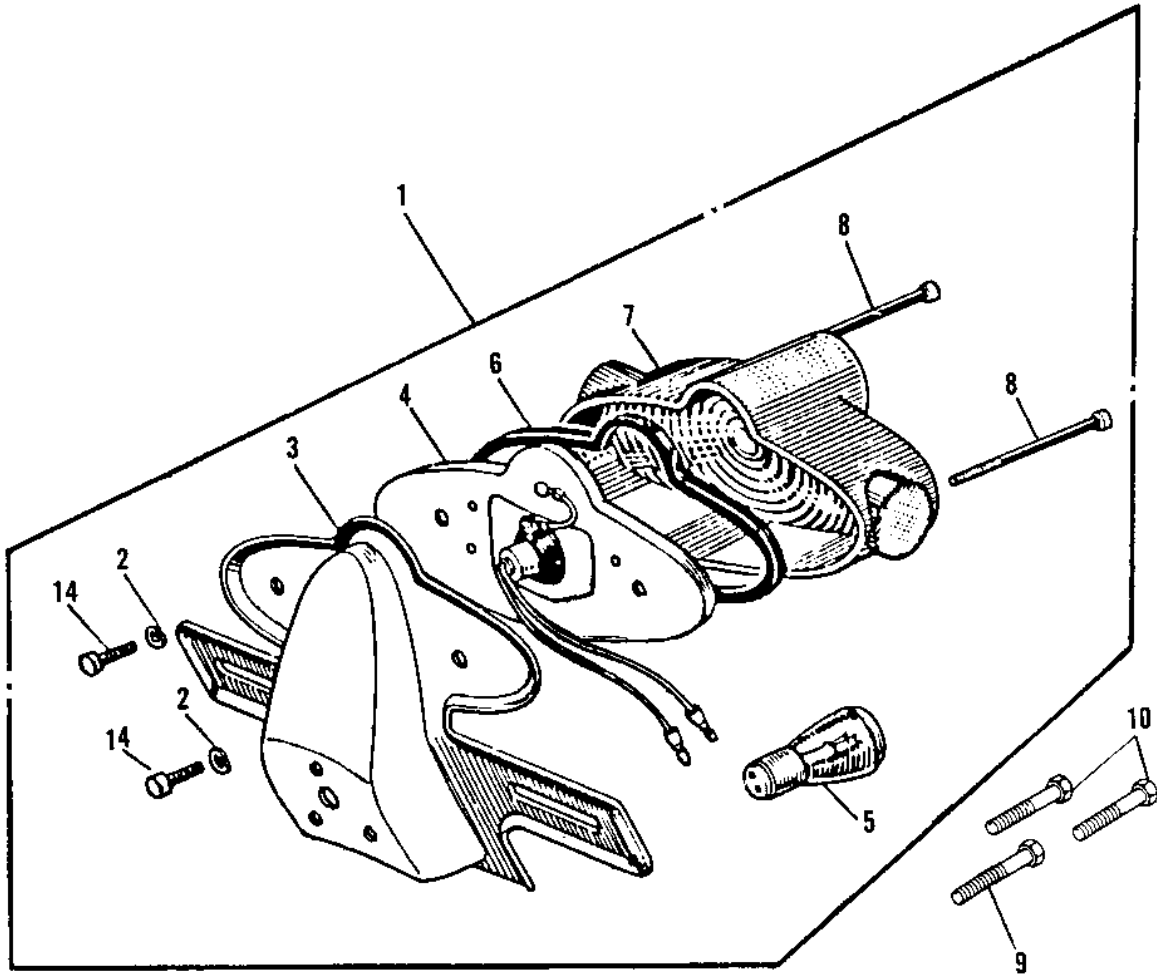

1975 H1-F PARTS DIAGRAM

TAILLIGHT (H1/A)

(H1/

1975 H1-F PARTS LIST

TAILLIGHT (H1/A)

ITEM NAME	PART NUMBER	QUANTITY
LAMP ASSY TAIL BLACK (Ref # 1)	23025-029-10	1
LAMP ASSY-TAIL,BLACK (Ref # 1)	23024-020-21	1
WASHER SPRING 5MM (Ref # 2)	461F0500	2
BKT LICENSE PLT (Ref # 3)	23036-002	1
BKT LICENSE PLT BLACK (Ref # 3)	23036-007-10	1
SOCKET TAIL LAMP (Ref # 4)	23027-009	1
BULB,12V 32/3CP (Ref # 5)	92069-059	1
GASKET TAIL LAMP (Ref # 6)	23028-008	1
LENS TAIL LAMP (Ref # 7)	23026-010	1
SCREW (Ref # 8)	220R0455	4
BOLT-UPSET,6X40 (Ref # 9)	112G0640	1
BOLT-UPSET (Ref # 10)	112G0630	2
WASHER SPRING 6MM (Ref # 11)	461F0600	3
WASHER PLAIN 6MM (Ref # 12)	411B0600	3
NUT 6MM (Ref # 13)	311B0600	3
BOLT HEX HEAD (Ref # 14)	110N0512A	2