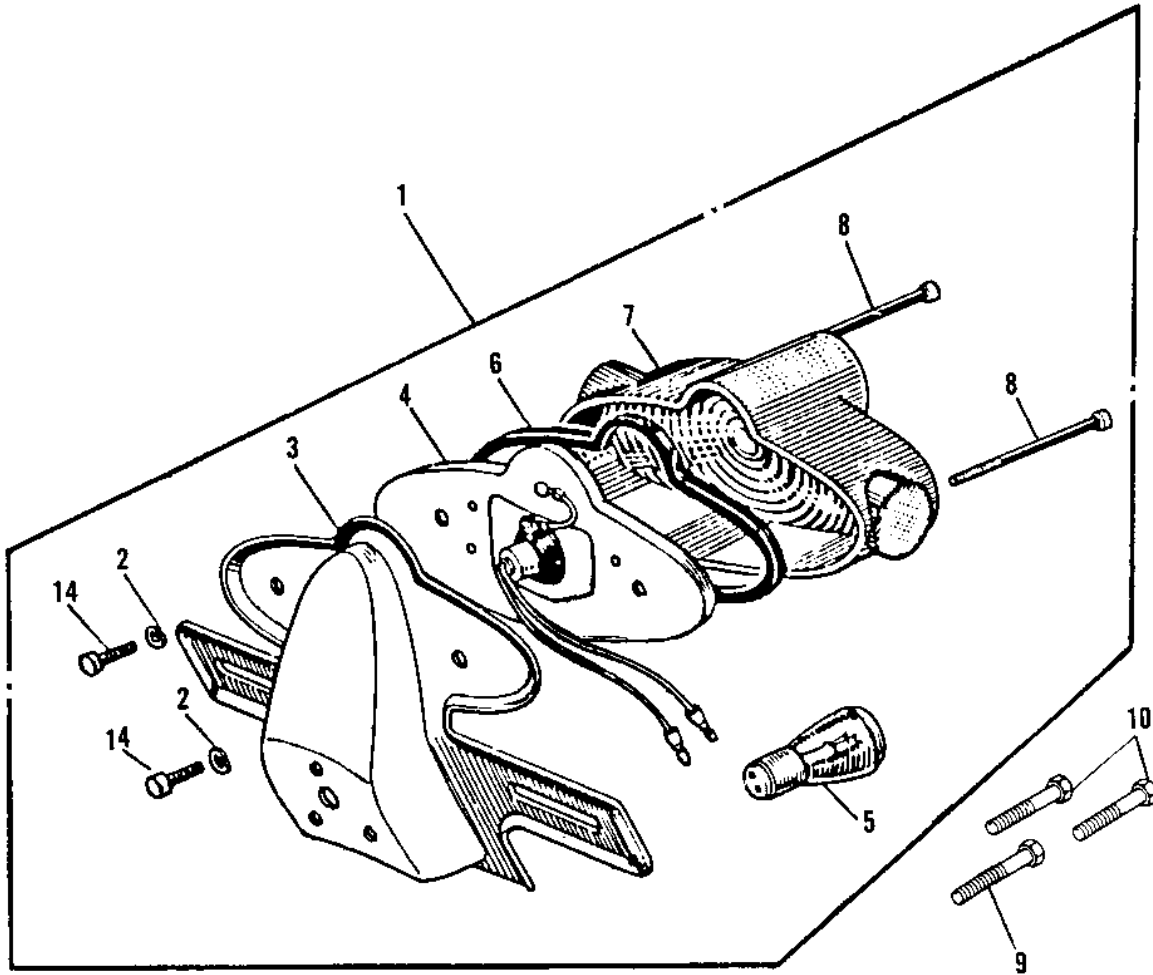

# 1975 H1-F PARTS DIAGRAM

TAILLIGHT (H1/A)

**(H1/**

### TAILLIGHT (H1/A)

ITEM NAME	PART NUMBER	QUANTITY
LAMP ASSY TAIL BLACK (Ref # 1)	23025-029-10	1
LAMP ASSY-TAIL,BLACK (Ref # 1)	23024-020-21	1
WASHER SPRING 5MM (Ref # 2)	461F0500	2
BKT LICENSE PLT (Ref # 3)	23036-002	1
BKT LICENSE PLT BLACK (Ref # 3)	23036-007-10	1
SOCKET TAIL LAMP (Ref # 4)	23027-009	1
BULB,12V 32/3CP (Ref # 5)	92069-059	1
GASKET TAIL LAMP (Ref # 6)	23028-008	1
LENS TAIL LAMP (Ref # 7)	23026-010	1
SCREW (Ref # 8)	220R0455	4
BOLT-UPSET,6X40 (Ref # 9)	112G0640	1
BOLT-UPSET (Ref # 10)	112G0630	2
WASHER SPRING 6MM (Ref # 11)	461F0600	3
WASHER PLAIN 6MM (Ref # 12)	411B0600	3
NUT 6MM (Ref # 13)	311B0600	3
BOLT HEX HEAD (Ref # 14)	110N0512A	2