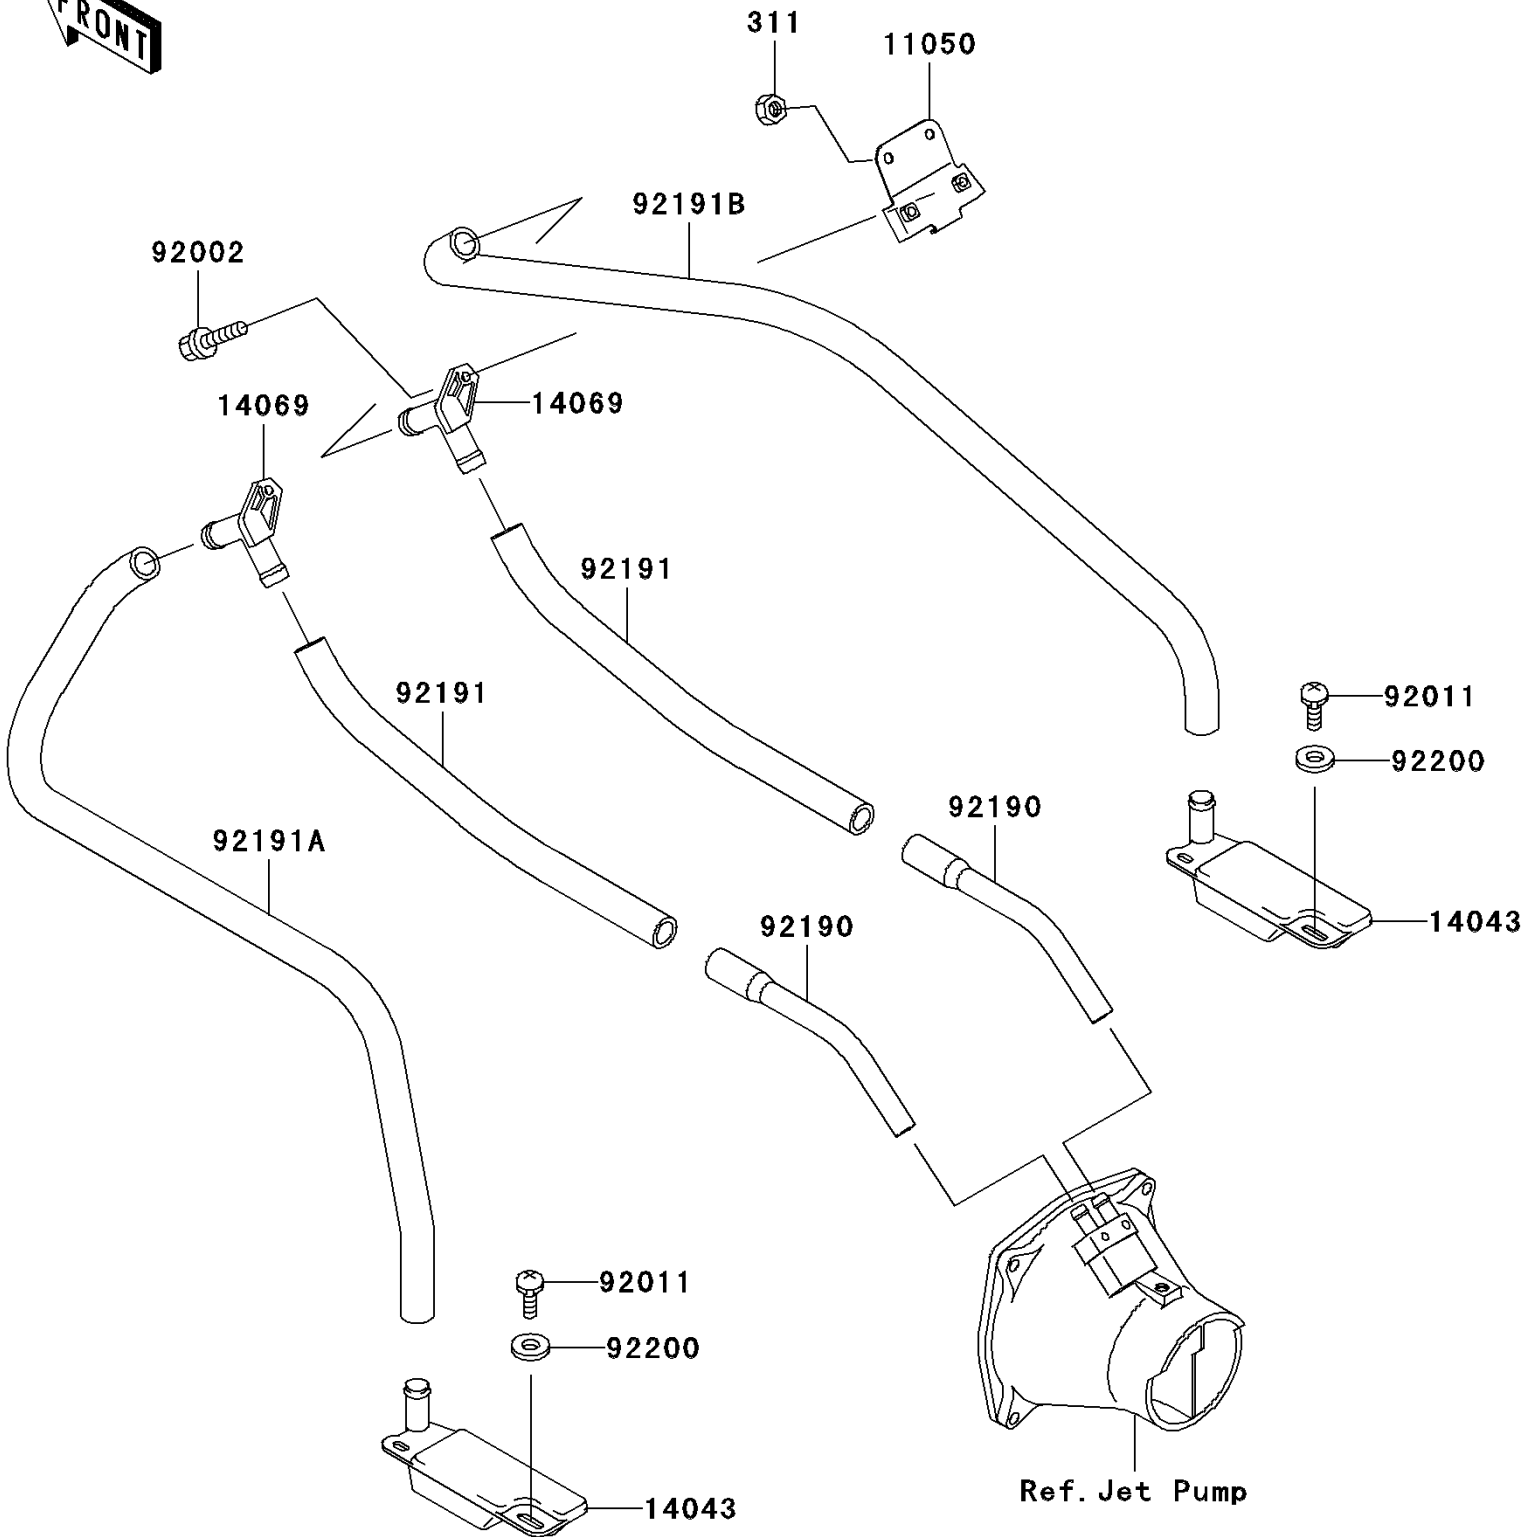

# 1998 1100 STX PARTS DIAGRAM

Bilge System

F3145

## 1998 1100 STX PARTS LIST

### Bilge System

ITEM NAME	PART NUMBER	QUANTITY
NUT-HEX,6MM (Ref # 311)	311R0600	2
BRACKET (Ref # 11050)	11050-3734	1
FILTER (Ref # 14043)	14043-3708	2
BREATHER (Ref # 14069)	14069-3708	2
BOLT,6X16 (Ref # 92002)	92002-3728	2
SCREW,TAPPING (Ref # 92011)	92011-561	4
TUBE,HULL-NOZZLE (Ref # 92190)	92190-3971	2
TUBE,BREATHER-HULL (Ref # 92191)	92191-3820	2
TUBE,FILTER-BREATHER(LH) (Ref # 92191A)	92191-3821	1
TUBE,FILTER-BREATHER(RH) (Ref # 92191B)	92191-3822	1
WASHER,5.9X16X1.5 (Ref # 92200)	92200-3714	4