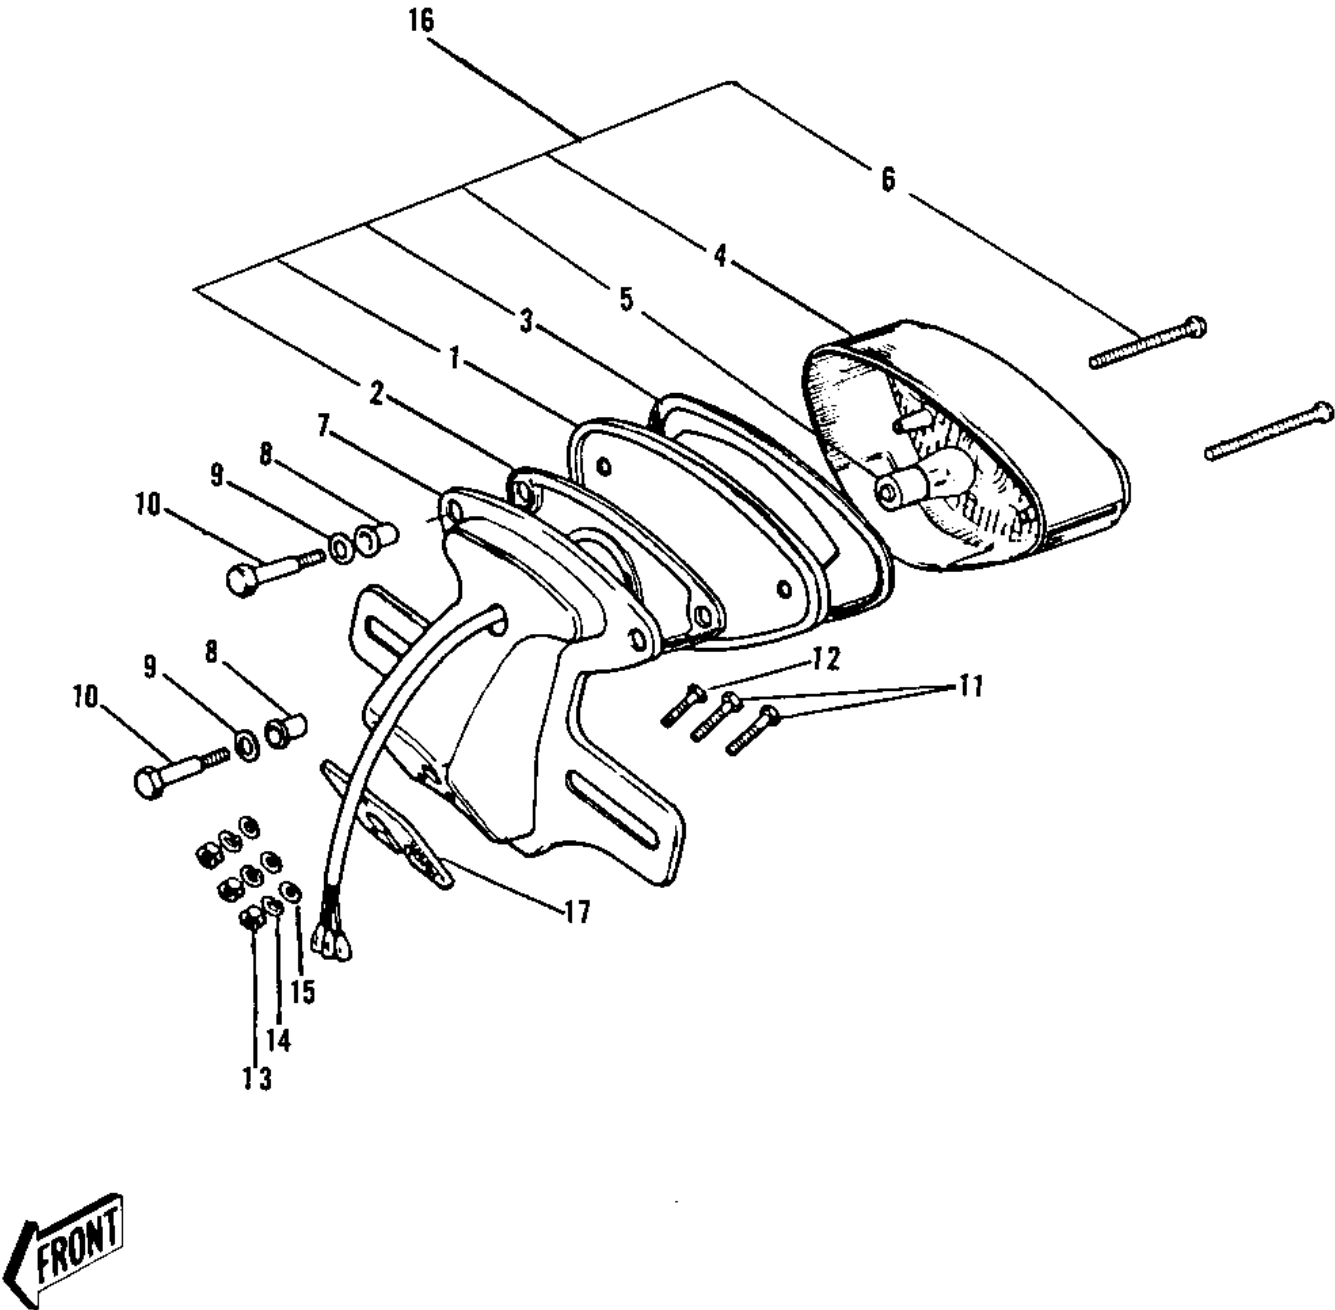

1971 H1-B PARTS DIAGRAM

TAILLIGHT (H1-B/C)

(H1-B)

1971 H1-B PARTS LIST

TAILLIGHT (H1-B/C)

ITEM NAME	PART NUMBER	QUANTITY
CASE-TAIL LAMP (Ref # 1)	23027-029	1
CASE-TAIL LAMP (Ref # 1)	23027-029	1
GASKET-TAIL LAMP CASE (Ref # 2)	23028-015	1
GASKET-TAIL LAMP LENS (Ref # 3)	23028-016	1
LENS-TAIL LAMP (Ref # 4)	23026-022	1
BULB,12V 32/3CP (Ref # 5)	92069-059	1
SCREW (Ref # 6)	220R0455	4
BKT-LICENSE PLT,BLACK (Ref # 7)	23036-014-21	1
DAMPER RUBBER (Ref # 8)	92075-091	2
WASHER,8.5X20X1.6 (Ref # 9)	92022-1561	2
BOLT (Ref # 10)	92001-105	2
BOLT-UPSET,6X40 (Ref # 11)	112G0640	2
BOLT,HEX HEAD,6X50 (Ref # 12)	110G0650	1
NUT 6MM (Ref # 13)	312B0600	3
WASHER SPRING 6MM (Ref # 14)	461F0600	3
WASHER PLAIN 6MM (Ref # 15)	411B0600	3
LAMP ASSY-TAIL (Ref # 16)	23025-044	1