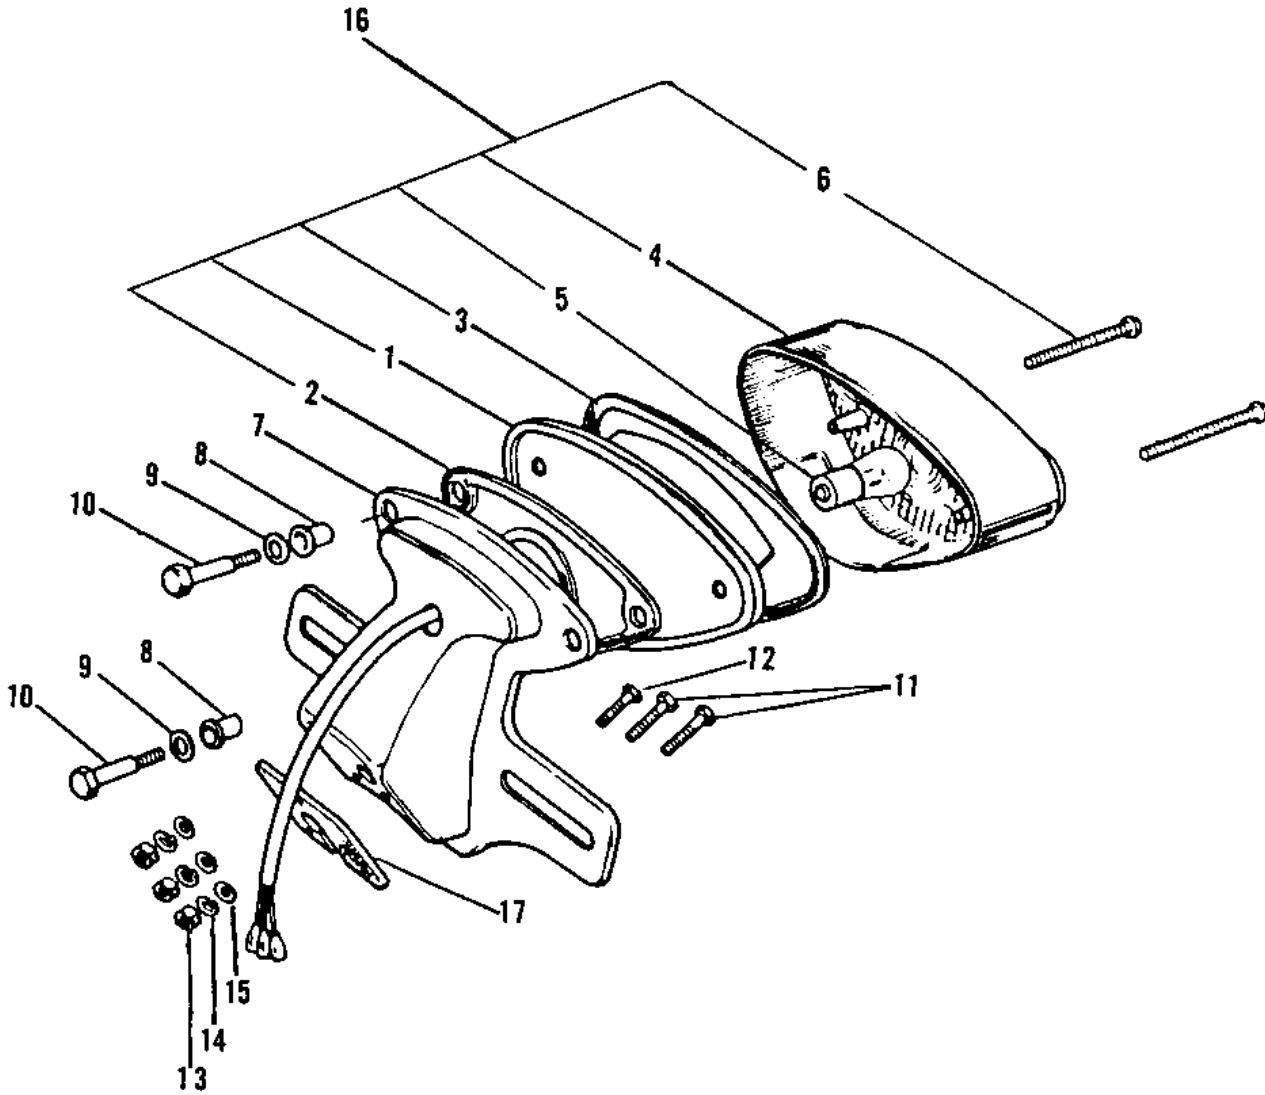

1973 H1-D PARTS DIAGRAM

TAILLIGHT (H1-B/C)

(H1-B)

1973 H1-D PARTS LIST

TAILLIGHT (H1-B/C)

ITEM NAME	PART NUMBER	QUANTITY
CASE-TAIL LAMP (Ref # 1)	23027-029	1
CASE-TAIL LAMP (Ref # 1)	23027-029	1
GASKET-TAIL LAMP CASE (Ref # 2)	23028-015	1
GASKET-TAIL LAMP LENS (Ref # 3)	23028-016	1
LENS-TAIL LAMP (Ref # 4)	23026-022	1
BULB,12V 32/3CP (Ref # 5)	92069-059	1
SCREW (Ref # 6)	220R0455	4
BKT-LICENSE PLT,BLACK (Ref # 7)	23036-014-21	1
DAMPER RUBBER (Ref # 8)	92075-091	2
WASHER,8.5X20X1.6 (Ref # 9)	92022-1561	2
BOLT (Ref # 10)	92001-105	2
BOLT-UPSET,6X40 (Ref # 11)	112G0640	2
BOLT,HEX HEAD,6X50 (Ref # 12)	110G0650	1
NUT 6MM (Ref # 13)	312B0600	3
WASHER SPRING 6MM (Ref # 14)	461F0600	3
WASHER PLAIN 6MM (Ref # 15)	411B0600	3
LAMP ASSY-TAIL (Ref # 16)	23025-044	1