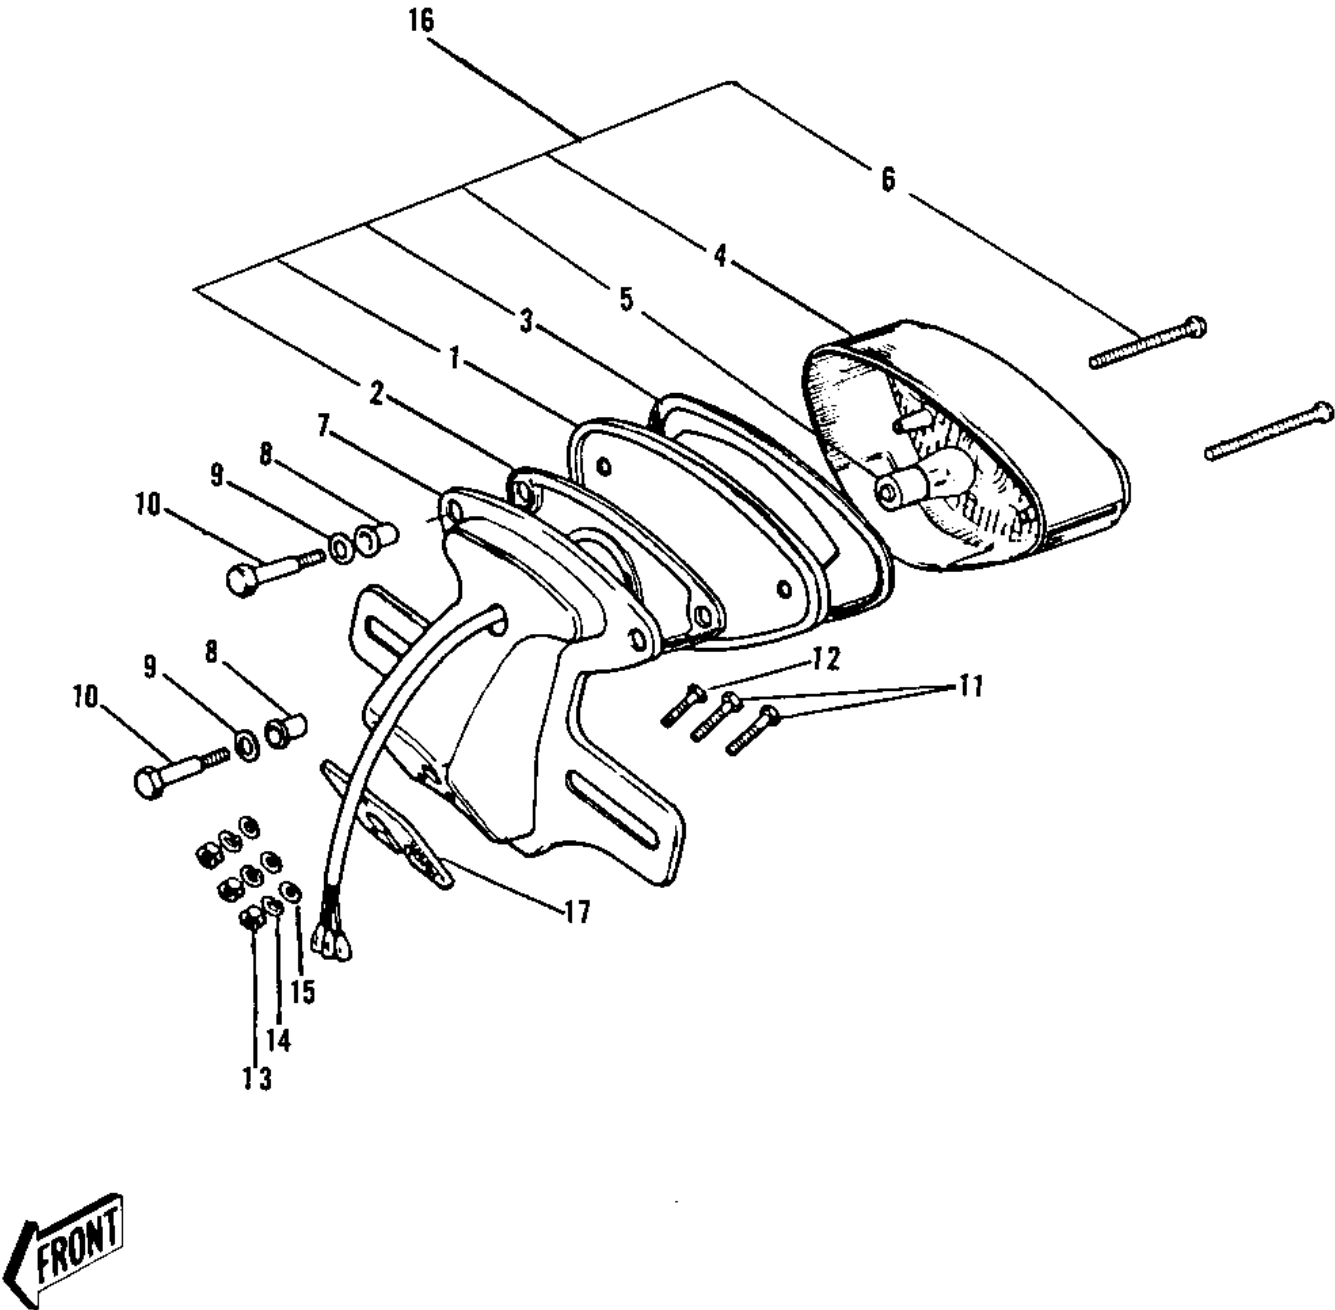

1975 H1-F PARTS DIAGRAM

TAILLIGHT (H1-B/C)

(H1-B)

1975 H1-F PARTS LIST

TAILLIGHT (H1-B/C)

ITEM NAME	PART NUMBER	QUANTITY
CASE-TAIL LAMP (Ref # 1)	23027-029	1
CASE-TAIL LAMP (Ref # 1)	23027-029	1
GASKET-TAIL LAMP CASE (Ref # 2)	23028-015	1
GASKET-TAIL LAMP LENS (Ref # 3)	23028-016	1
LENS-TAIL LAMP (Ref # 4)	23026-022	1
BULB,12V 32/3CP (Ref # 5)	92069-059	1
SCREW (Ref # 6)	220R0455	4
BKT-LICENSE PLT,BLACK (Ref # 7)	23036-014-21	1
DAMPER RUBBER (Ref # 8)	92075-091	2
WASHER,8.5X20X1.6 (Ref # 9)	92022-1561	2
BOLT (Ref # 10)	92001-105	2
BOLT-UPSET,6X40 (Ref # 11)	112G0640	2
BOLT,HEX HEAD,6X50 (Ref # 12)	110G0650	1
NUT 6MM (Ref # 13)	312B0600	3
WASHER SPRING 6MM (Ref # 14)	461F0600	3
WASHER PLAIN 6MM (Ref # 15)	411B0600	3
LAMP ASSY-TAIL (Ref # 16)	23025-044	1