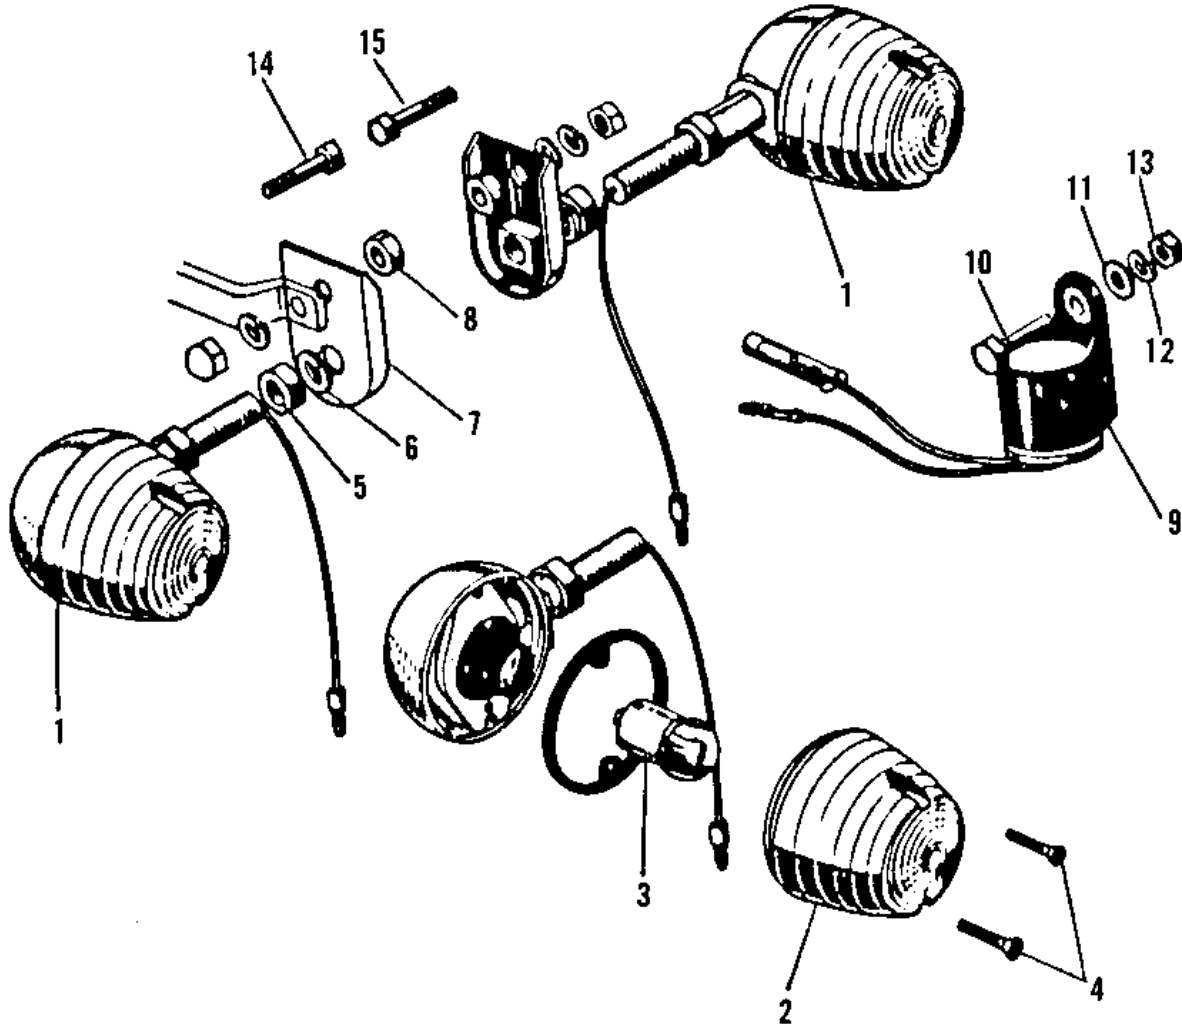

# 1971 H1-B PARTS DIAGRAM

TURN SIGNALS (H1/A OPTIONAL)

**(H1/**

## 1971 H1-B PARTS LIST

### TURN SIGNALS (H1/A OPTIONAL)

ITEM NAME	PART NUMBER	QUANTITY
LAMP FRNT TURN SIGNAL (Ref # 1)	23040-020	4
LENS TURN SIGNAL LAMP (Ref # 2)	23048-011	4
BULB 12V 8W (Ref # 3)	92069-043	4
SCREW OVL CNTSNK 3X15 (Ref # 4)	222B0315A	8
NUT 10MM (Ref # 5)	315B1000	4
WASHER SPRING 10MM (Ref # 6)	461F1000	4
BRACKET TURN SIG LAMP (Ref # 7)	23051-011	2
COLLAR FUEL TANK FIT (Ref # 8)	92027-015	2
RELAY TURN SIGNAL (Ref # 9)	27002-008	1
BOLT-UPSET,6X16 (Ref # 10)	112G0616	1
WASHER PLAIN 6MM (Ref # 11)	411B0600	1
WASHER SPRING 6MM (Ref # 12)	461F0600	1
NUT 6MM (Ref # 13)	311B0600	1
BOLT,FLANGED,8X60 (Ref # 14)	92001-1581	1
BOLT,8X55 (Ref # 15)	92001-1386	1