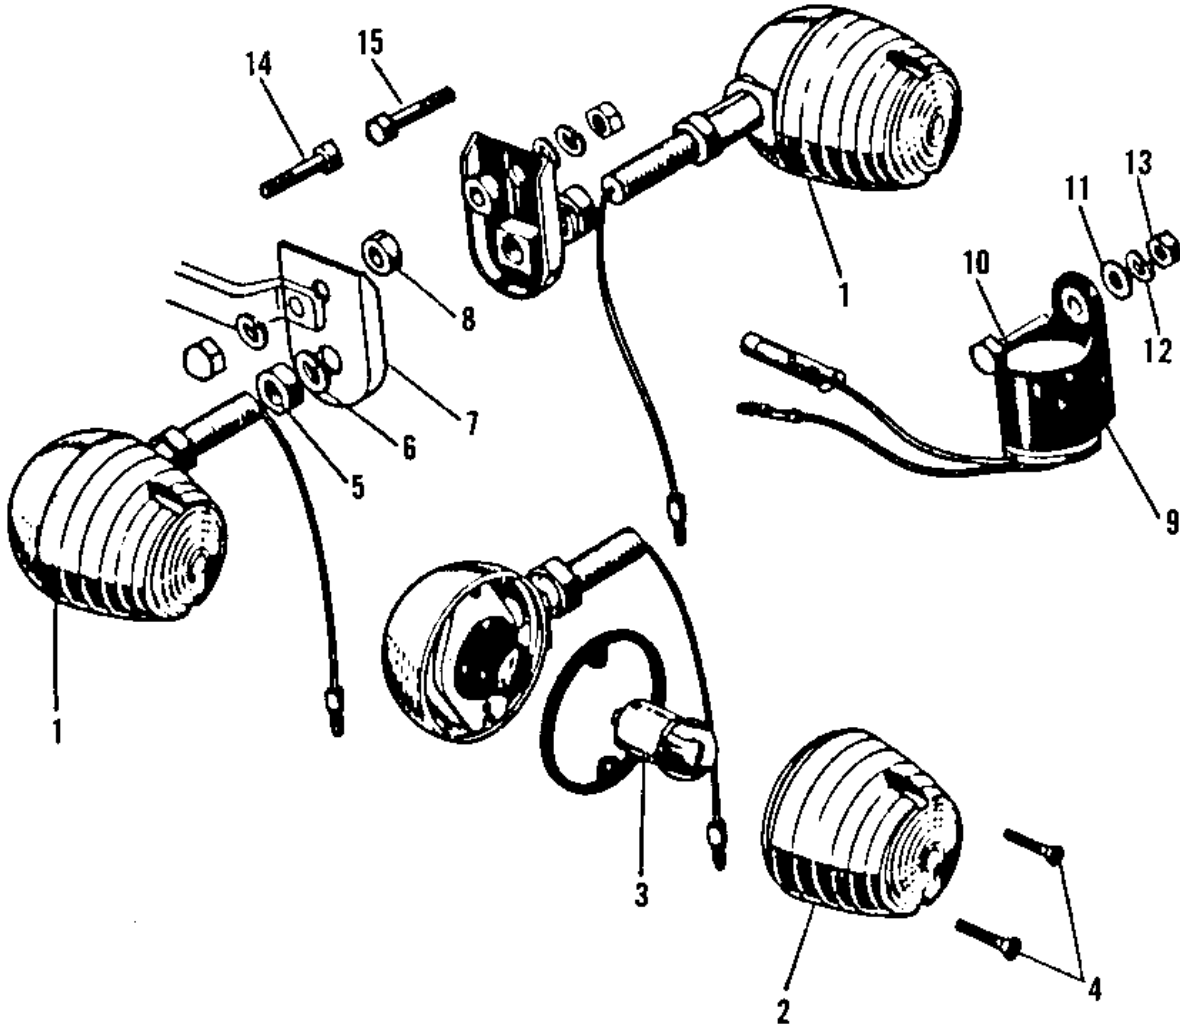

# 1973 H1-D PARTS DIAGRAM

TURN SIGNALS (H1/A OPTIONAL)

**(H1/**

## 1973 H1-D PARTS LIST

### TURN SIGNALS (H1/A OPTIONAL)

ITEM NAME	PART NUMBER	QUANTITY
LAMP FRNT TURN SIGNAL (Ref # 1)	23040-020	4
LENS TURN SIGNAL LAMP (Ref # 2)	23048-011	4
BULB 12V 8W (Ref # 3)	92069-043	4
SCREW OVL CNTSNK 3X15 (Ref # 4)	222B0315A	8
NUT 10MM (Ref # 5)	315B1000	4
WASHER SPRING 10MM (Ref # 6)	461F1000	4
BRACKET TURN SIG LAMP (Ref # 7)	23051-011	2
COLLAR FUEL TANK FIT (Ref # 8)	92027-015	2
RELAY TURN SIGNAL (Ref # 9)	27002-008	1
BOLT-UPSET,6X16 (Ref # 10)	112G0616	1
WASHER PLAIN 6MM (Ref # 11)	411B0600	1
WASHER SPRING 6MM (Ref # 12)	461F0600	1
NUT 6MM (Ref # 13)	311B0600	1
BOLT,FLANGED,8X60 (Ref # 14)	92001-1581	1
BOLT,8X55 (Ref # 15)	92001-1386	1