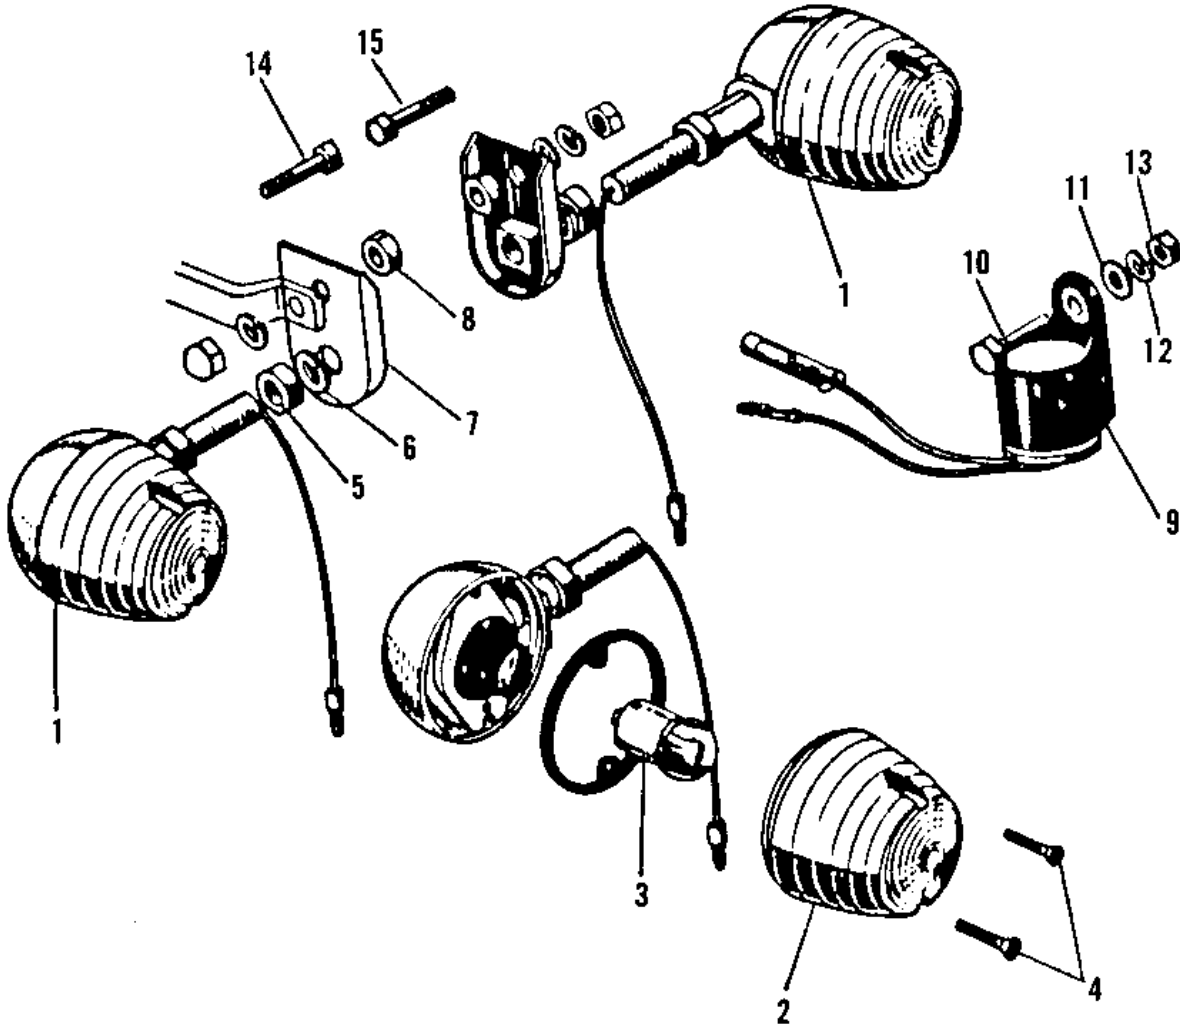

# 1974 H1-E PARTS DIAGRAM

TURN SIGNALS (H1/A OPTIONAL)

**(H1/**

# 1974 H1-E PARTS LIST

## TURN SIGNALS (H1/A OPTIONAL)

| ITEM NAME                       | PART NUMBER | QUANTITY |
|---------------------------------|-------------|----------|
| LAMP FRNT TURN SIGNAL (Ref # 1) | 23040-020   | 4        |
| LENS TURN SIGNAL LAMP (Ref # 2) | 23048-011   | 4        |
| BULB 12V 8W (Ref # 3)           | 92069-043   | 4        |
| SCREW OVL CNTSNK 3X15 (Ref # 4) | 222B0315A   | 8        |
| NUT 10MM (Ref # 5)              | 315B1000    | 4        |
| WASHER SPRING 10MM (Ref # 6)    | 461F1000    | 4        |
| BRACKET TURN SIG LAMP (Ref # 7) | 23051-011   | 2        |
| COLLAR FUEL TANK FIT (Ref # 8)  | 92027-015   | 2        |
| RELAY TURN SIGNAL (Ref # 9)     | 27002-008   | 1        |
| BOLT-UPSET,6X16 (Ref # 10)      | 112G0616    | 1        |
| WASHER PLAIN 6MM (Ref # 11)     | 411B0600    | 1        |
| WASHER SPRING 6MM (Ref # 12)    | 461F0600    | 1        |
| NUT 6MM (Ref # 13)              | 311B0600    | 1        |
| BOLT,FLANGED,8X60 (Ref # 14)    | 92001-1581  | 1        |
| BOLT,8X55 (Ref # 15)            | 92001-1386  | 1        |