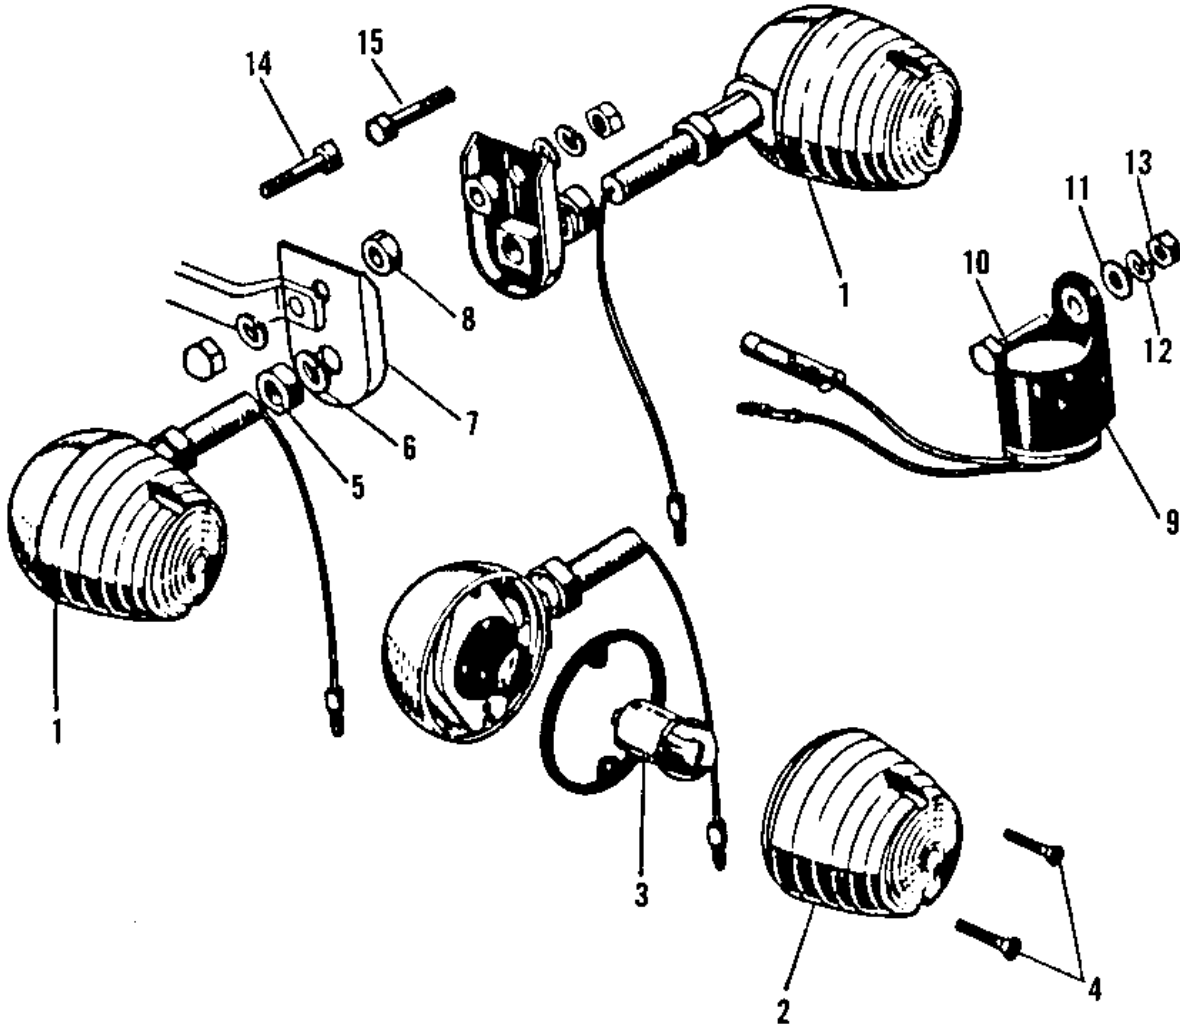

1975 H1-F PARTS DIAGRAM

TURN SIGNALS (H1/A OPTIONAL)

(H1/

1975 H1-F PARTS LIST

TURN SIGNALS (H1/A OPTIONAL)

ITEM NAME	PART NUMBER	QUANTITY
LAMP FRNT TURN SIGNAL (Ref # 1)	23040-020	4
LENS TURN SIGNAL LAMP (Ref # 2)	23048-011	4
BULB 12V 8W (Ref # 3)	92069-043	4
SCREW OVL CNTSNK 3X15 (Ref # 4)	222B0315A	8
NUT 10MM (Ref # 5)	315B1000	4
WASHER SPRING 10MM (Ref # 6)	461F1000	4
BRACKET TURN SIG LAMP (Ref # 7)	23051-011	2
COLLAR FUEL TANK FIT (Ref # 8)	92027-015	2
RELAY TURN SIGNAL (Ref # 9)	27002-008	1
BOLT-UPSET,6X16 (Ref # 10)	112G0616	1
WASHER PLAIN 6MM (Ref # 11)	411B0600	1
WASHER SPRING 6MM (Ref # 12)	461F0600	1
NUT 6MM (Ref # 13)	311B0600	1
BOLT,FLANGED,8X60 (Ref # 14)	92001-1581	1
BOLT,8X55 (Ref # 15)	92001-1386	1