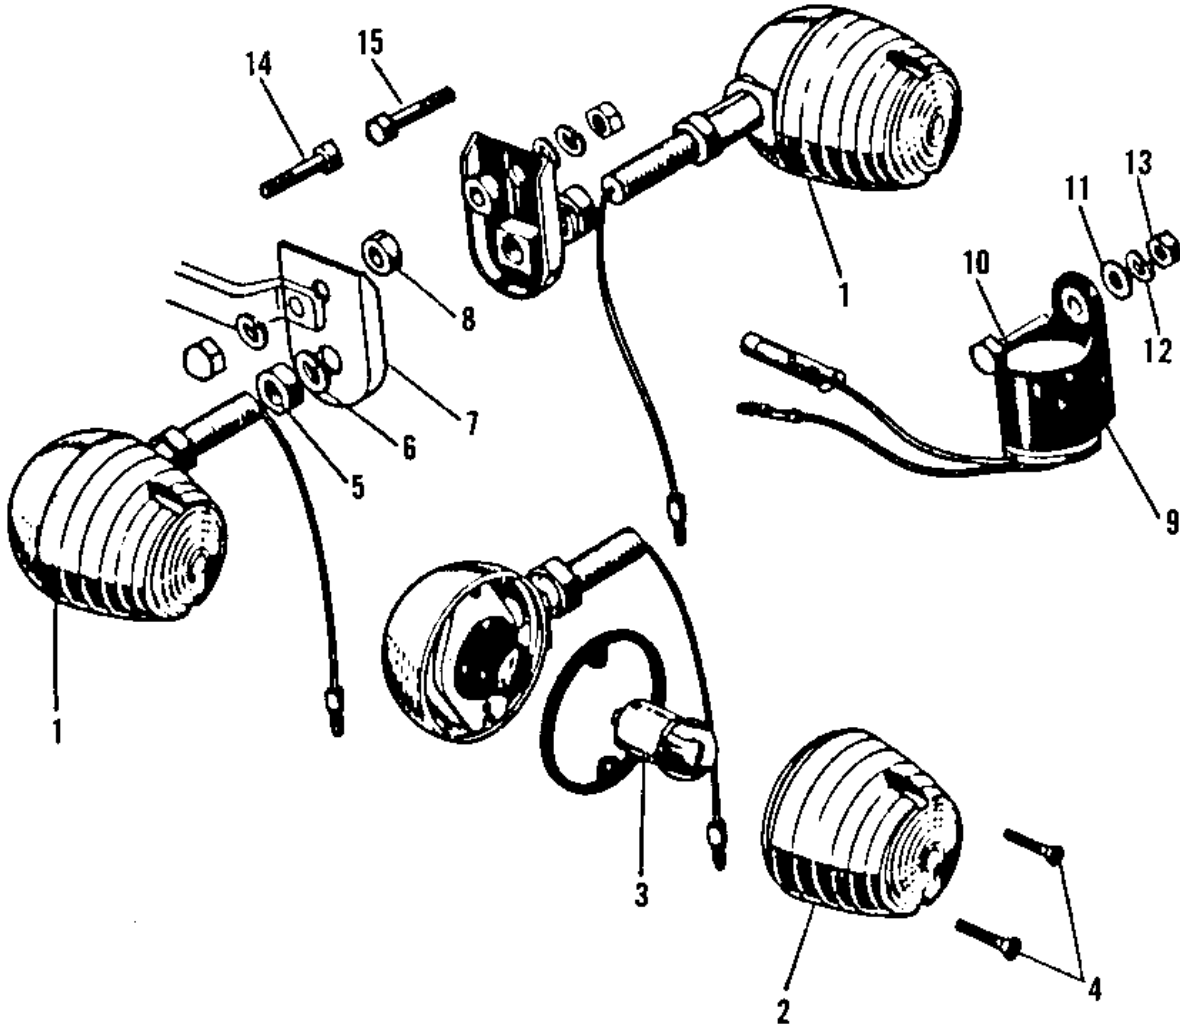

1976 KH500-A8 PARTS DIAGRAM

TURN SIGNALS (H1/A OPTIONAL)

(H1/

1976 KH500-A8 PARTS LIST

TURN SIGNALS (H1/A OPTIONAL)

ITEM NAME	PART NUMBER	QUANTITY
LAMP FRNT TURN SIGNAL (Ref # 1)	23040-020	4
LENS TURN SIGNAL LAMP (Ref # 2)	23048-011	4
BULB 12V 8W (Ref # 3)	92069-043	4
SCREW OVL CNTSNK 3X15 (Ref # 4)	222B0315A	8
NUT 10MM (Ref # 5)	315B1000	4
WASHER SPRING 10MM (Ref # 6)	461F1000	4
BRACKET TURN SIG LAMP (Ref # 7)	23051-011	2
COLLAR FUEL TANK FIT (Ref # 8)	92027-015	2
RELAY TURN SIGNAL (Ref # 9)	27002-008	1
BOLT-UPSET,6X16 (Ref # 10)	112G0616	1
WASHER PLAIN 6MM (Ref # 11)	411B0600	1
WASHER SPRING 6MM (Ref # 12)	461F0600	1
NUT 6MM (Ref # 13)	311B0600	1
BOLT,FLANGED,8X60 (Ref # 14)	92001-1581	1
BOLT,8X55 (Ref # 15)	92001-1386	1