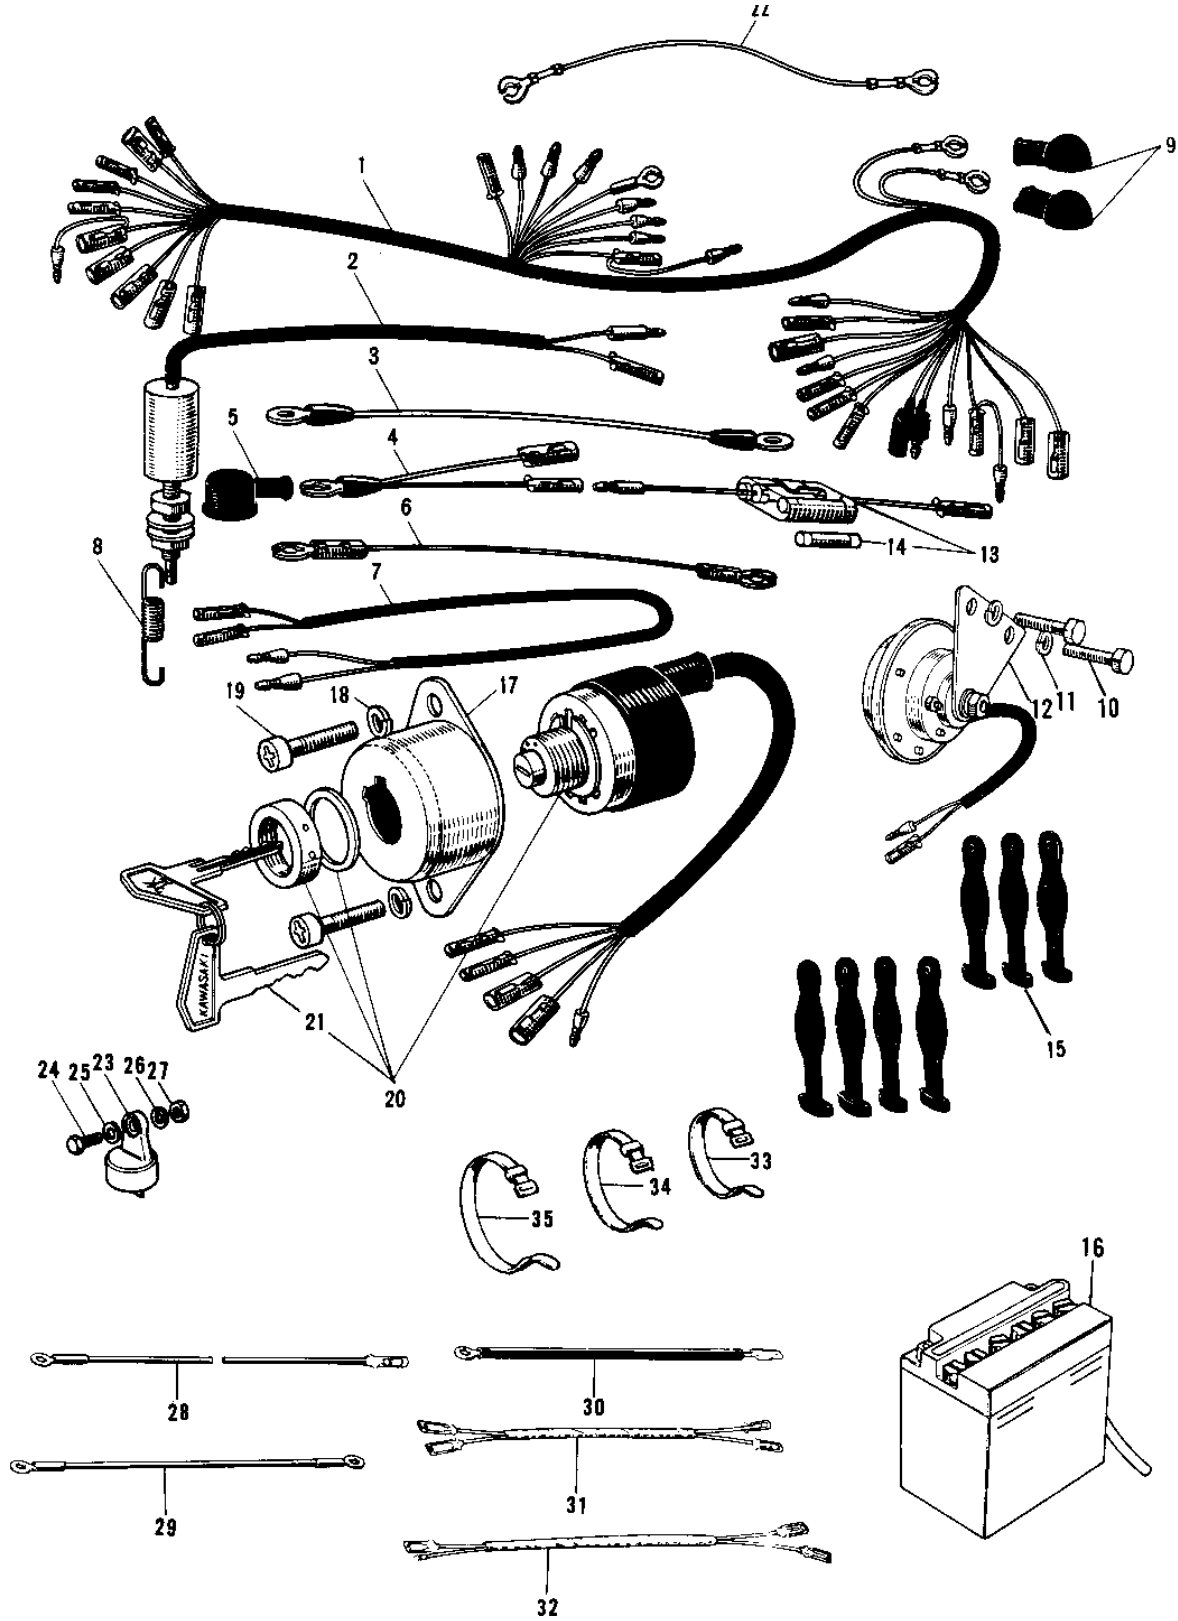

1974 H1-E PARTS DIAGRAM

CHASSIS ELECTRICAL EQUIPMENT (H1/A/C)

(H1)

1974 H1-E PARTS LIST

CHASSIS ELECTRICAL EQUIPMENT (H1/A/C)

ITEM NAME	PART NUMBER	QUANTITY
WIRING HARNESS MAIN (Ref # 1)	26001-031	1
SWITCH BRAKE LAMP (Ref # 2)	27010-006	1
WIRE BATTERY GROUND (Ref # 3)	26010-014	1
WIRE BATTERY LEAD (Ref # 4)	26010-015	1
CAP BAT TERMINAL RUBB (Ref # 5)	92073-001	1
WIRE GROUND (Ref # 6)	26011-025	1
WIRING HARNESS REAR (Ref # 7)	26002-007	1
SPRING BRAKE LAMP SW (Ref # 8)	27011-009	1
CAP IGNITION COIL (Ref # 9)	92073-003	2
BOLT,8X20 (Ref # 10)	115G0820	2
WASHER SPRING 8MM (Ref # 11)	461F0800	2
HORN (Ref # 12)	27003-014	1
FUSE ASSY (Ref # 13)	26004-005	1
FUSE 20A (Ref # 14)	26006-002	2
BAND RUBBER (Ref # 15)	92072-013	7
YUA BAT 12N9-4B-1 (Ref # 16)	26012-017	1
HOUSING IGNITION SW (Ref # 17)	27009-005	1
WASHER SPRING 6MM (Ref # 18)	461F0600	2
SCREW PAN HEAD 6X12 (Ref # 19)	220B0612	2
SWITCH ASSY IGNITION (Ref # 20)	27005-021	1
KEY SET NO.669 (Ref # 21)	27008-027-69	AR
KEY SET NO.676 (Ref # 21)	27008-027-76	AR
WIRE LEAD (Ref # 22)	26011-038	1
RELAY-TURN SIGNAL (Ref # 23)	27002-012	1
BOLT-UPSET 6X14 (Ref # 24)	112B0614	1
WASHER SPRING 6MM (Ref # 25)	461F0600	1
WASHER 6.5X20X1.6T (Ref # 26)	92022-125	1
NUT 6MM (Ref # 27)	311B0600	1
WIRE BATTERY LEAD (Ref # 28)	26010-016	1

1974 H1-E PARTS LIST

CHASSIS ELECTRICAL EQUIPMENT (H1/A/C)

ITEM NAME	PART NUMBER	QUANTITY
WIRE BATTERY GROUND (Ref # 29)	26010-017	1
WIRE-READ (Ref # 30)	26011-047	1
WIRE-LEAD (Ref # 31)	26011-057	1
WIRE-LEAD (Ref # 32)	26011-058	1
BAND,SHORT (Ref # 33)	92072-030	5
BAND,MIDDLE (Ref # 34)	92072-031	1
BAND,LONG (Ref # 35)	92072-032	1