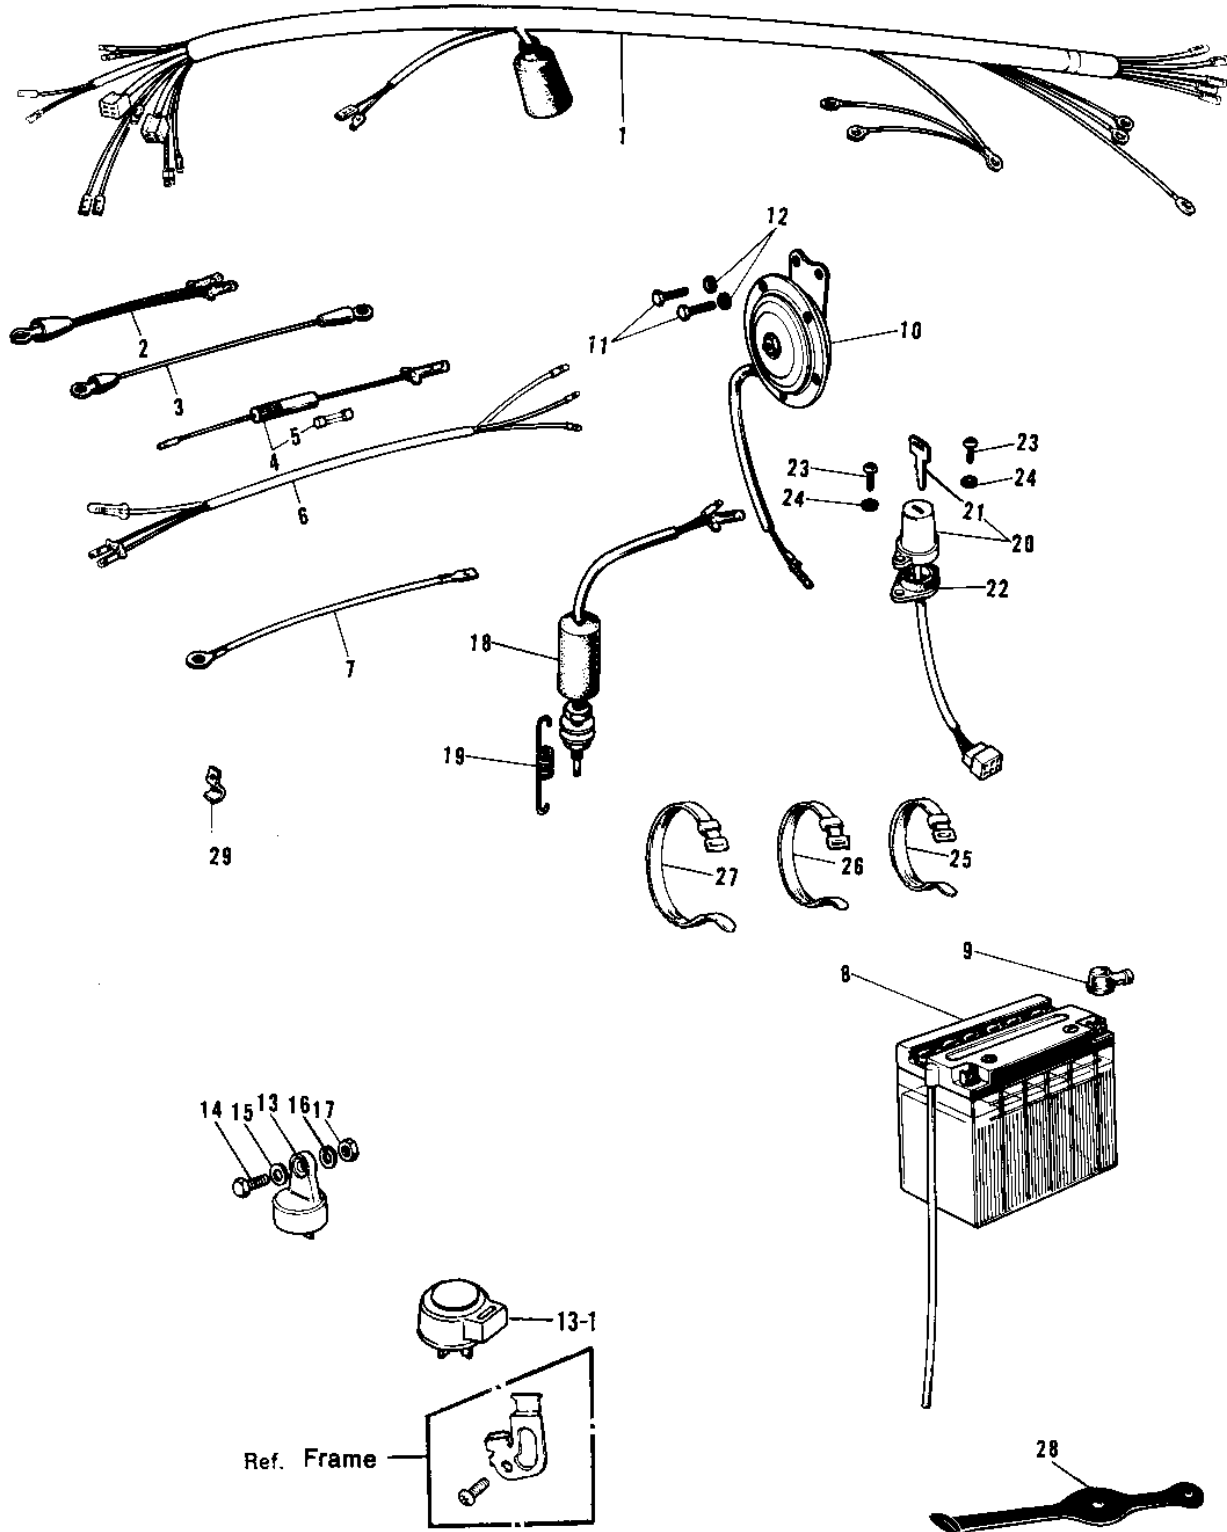

1974 H1-E PARTS DIAGRAM

CHASSIS ELECTRICAL EQUIPMENT (H1-B)

(H1-B)

1974 H1-E PARTS LIST

CHASSIS ELECTRICAL EQUIPMENT (H1-B)

ITEM NAME	PART NUMBER	QUANTITY
WIRING HARNESS-MAIN (Ref # 1)	26001-065	1
WIRE BATTERY LEAD (Ref # 2)	26010-015	1
WIRE BATTERY GROUND (Ref # 3)	26010-017	1
FUSE ASSY (Ref # 4)	26004-010	1
FUSE ASSY (Ref # 4)	26004-015	1
FUSE 20A (Ref # 5)	26006-002	1
WIRING HARNESS-REAR (Ref # 6)	26002-030	1
WIRE-READ (Ref # 7)	26011-047	1
YUA BAT 12N9-4B-1 (Ref # 8)	26012-017	1
CAP BAT TERMINAL RUBB (Ref # 9)	92073-001	1
HORN (Ref # 10)	27003-042	1
HORN (Ref # 10)	27003-066	AL
BOLT,8X20 (Ref # 11)	115G0820	2
WASHER SPRING 8MM (Ref # 12)	461F0800	2
RELAY-TURN SIGNAL (Ref # 13)	27002-012	1
RELAY-TURN SIGNAL (Ref # 13-1)	27002-011	AL
BOLT-UPSET 6X14 (Ref # 14)	112B0614	1
WASHER 6.5X20X1.6T (Ref # 15)	92022-125	1
WASHER SPRING 6MM (Ref # 16)	461F0600	1
NUT 6MM (Ref # 17)	311B0600	1
SWITCH-BRAKE LAMP (Ref # 18)	27010-020	1
SWITCH-BRAKE LAMP (Ref # 18)	27010-020	1
SPRING-BRAKE LAMP SW (Ref # 19)	27011-013	1
SWITCH-ASSY-IGNITION (Ref # 20)	27005-1058	1
SWITCH-ASSY-IGNITION (Ref # 20)	27005-1058	1
KEY SET #701 (Ref # 21)	27008-042-01	AR
KEY SET #705 (Ref # 21)	27008-042-05	AR
KEY SET #685 (Ref # 21)	27008-042-85	AR
KEY SET #689 (Ref # 21)	27008-042-89	AR

1974 H1-E PARTS LIST

CHASSIS ELECTRICAL EQUIPMENT (H1-B)

ITEM NAME	PART NUMBER	QUANTITY
DAMPER RUBBER (Ref # 22)	92075-077	1
BOLT-HEX HEAD,6MM (Ref # 23)	92007-026	2
WASHER PLAIN 8MM (Ref # 24)	410B0800	2
BAND,SHORT (Ref # 25)	92072-030	6
BAND,MIDDLE (Ref # 26)	92072-031	2
BAND,LONG (Ref # 27)	92072-032	3
BAND RUBBER (Ref # 28)	92072-018	1
CLAMP CABLE (Ref # 29)	92037-020	1