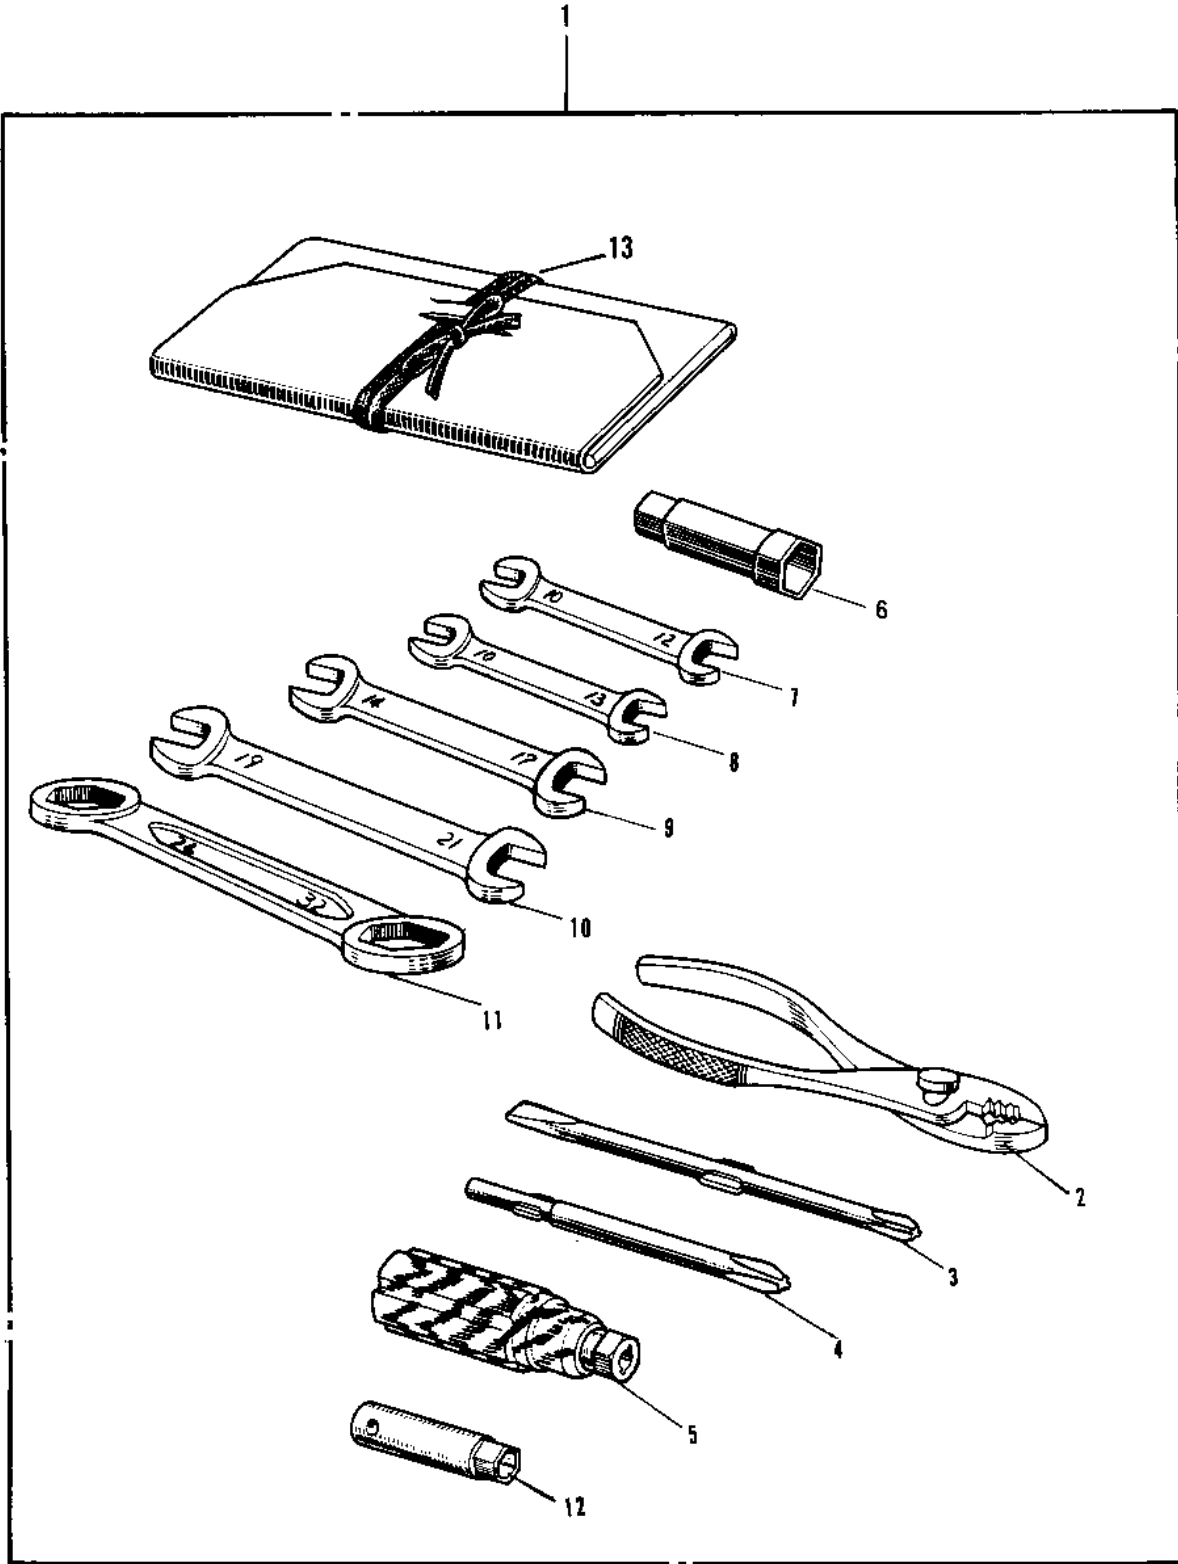

1971 H1-B PARTS DIAGRAM

OWNER TOOLS ('69-'72 H1/A/B/C)

1971 H1-B PARTS LIST

OWNER TOOLS ('69-'72 H1/A/B/C)

ITEM NAME	PART NUMBER	QUANTITY
UNAVAILABLE IN PRICE BOOK (Ref # 1)	56007-017	1
92112-003 (Canada) (Ref # 2)	92112-001	1
TOOL-DRIVER (Ref # 3)	92107-1052	1
SCREW DRIVER #3 PHILIP (Ref # 4)	92107-005	1
92106-1001 (Canada) (Ref # 5)	92106-002	1
92110-012 (Canada) (Ref # 6)	92110-008	1
UNAVAILABLE IN PRICE BOOK (Ref # 7)	960B1012	1
UNAVAILABLE IN PRICE BOOK (Ref # 8)	960B1013	1
UNAVAILABLE IN PRICE BOOK (Ref # 9)	960B1417	1
UNAVAILABLE IN PRICE BOOK (Ref # 10)	960B1921	1
WRENCH BOX 24X32 (Ref # 11)	92109-002	1
WRENCH BOX 10MM (Ref # 12)	92110-007	1
BAG,TOOL (Ref # 13)	56008-008	1