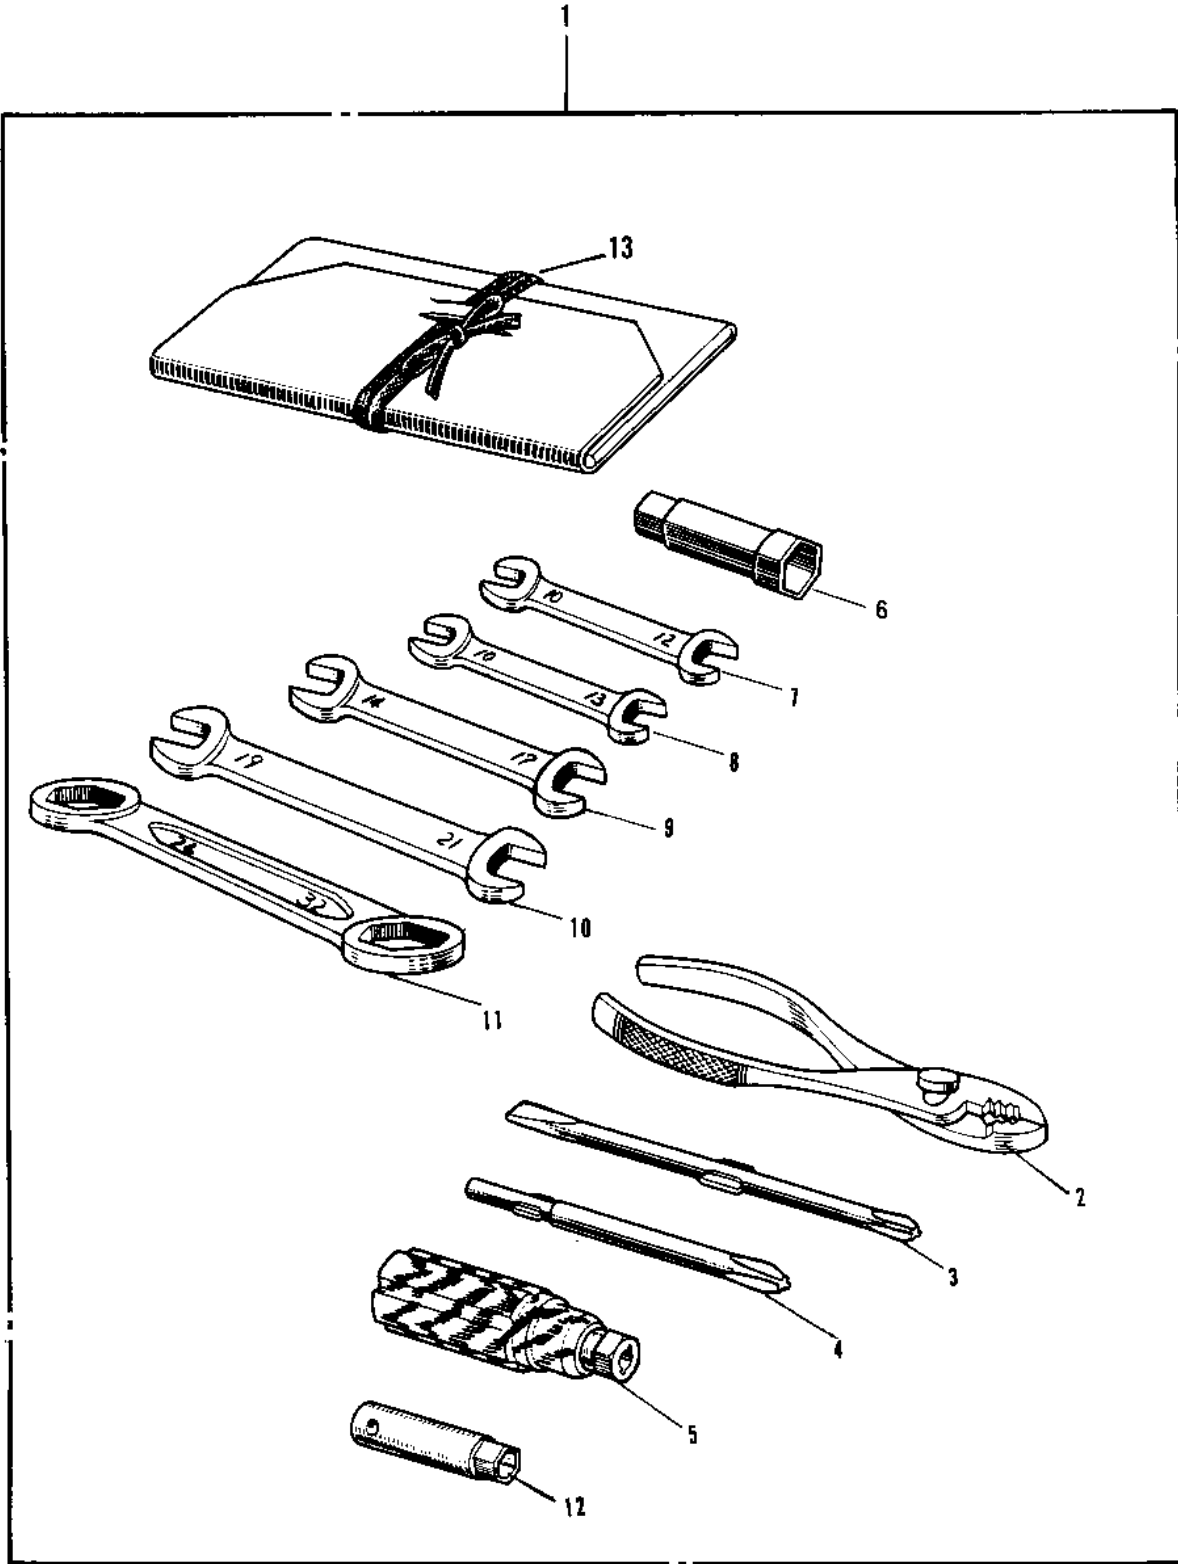

# 1973 H1-D PARTS DIAGRAM

OWNER TOOLS ('69-'72 H1/A/B/C)

## 1973 H1-D PARTS LIST

OWNER TOOLS ('69-'72 H1/A/B/C)

ITEM NAME	PART NUMBER	QUANTITY
UNAVAILABLE IN PRICE BOOK (Ref # 1)	56007-017	1
92112-003 (Canada) (Ref # 2)	92112-001	1
TOOL-DRIVER (Ref # 3)	92107-1052	1
SCREW DRIVER #3 PHILIP (Ref # 4)	92107-005	1
92106-1001 (Canada) (Ref # 5)	92106-002	1
92110-012 (Canada) (Ref # 6)	92110-008	1
UNAVAILABLE IN PRICE BOOK (Ref # 7)	960B1012	1
UNAVAILABLE IN PRICE BOOK (Ref # 8)	960B1013	1
UNAVAILABLE IN PRICE BOOK (Ref # 9)	960B1417	1
UNAVAILABLE IN PRICE BOOK (Ref # 10)	960B1921	1
WRENCH BOX 24X32 (Ref # 11)	92109-002	1
WRENCH BOX 10MM (Ref # 12)	92110-007	1
BAG,TOOL (Ref # 13)	56008-008	1