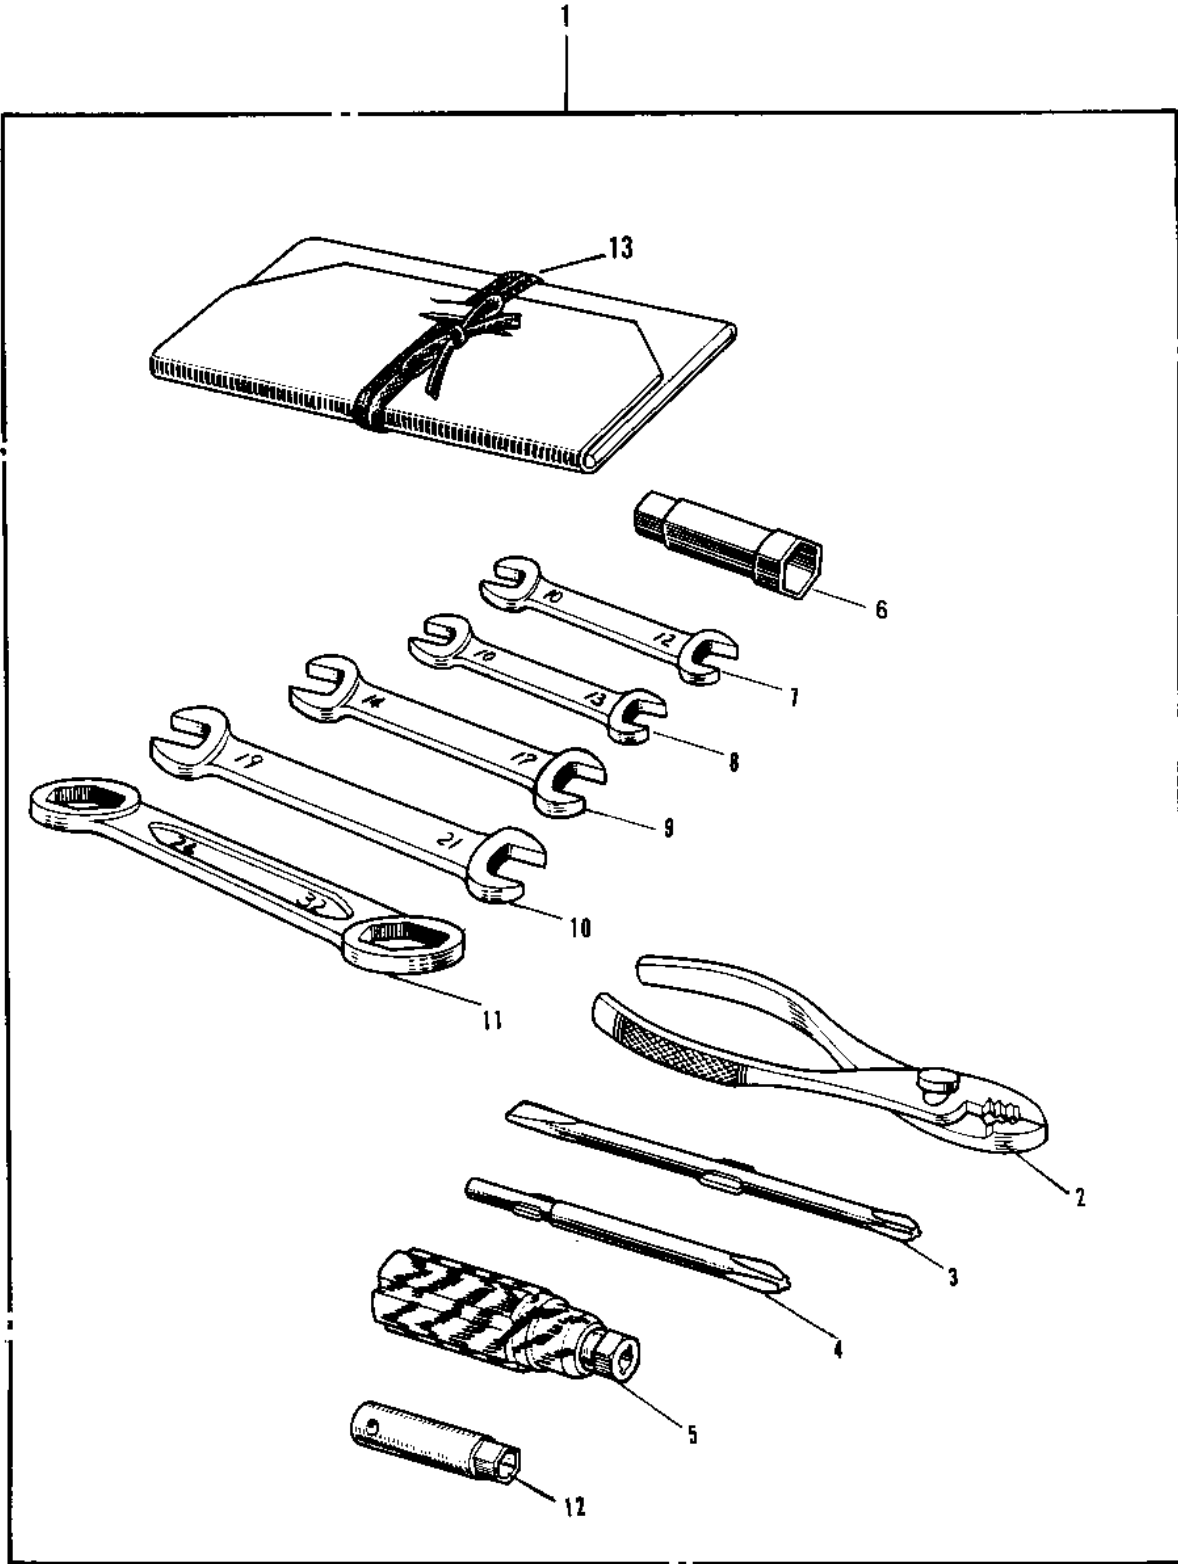

# 1974 H1-E PARTS DIAGRAM

OWNER TOOLS ('69-'72 H1/A/B/C)

### OWNER TOOLS ('69-'72 H1/A/B/C)

ITEM NAME	PART NUMBER	QUANTITY
UNAVAILABLE IN PRICE BOOK (Ref # 1)	56007-017	1
92112-003 (Canada) (Ref # 2)	92112-001	1
TOOL-DRIVER (Ref # 3)	92107-1052	1
SCREW DRIVER #3 PHILIP (Ref # 4)	92107-005	1
92106-1001 (Canada) (Ref # 5)	92106-002	1
92110-012 (Canada) (Ref # 6)	92110-008	1
UNAVAILABLE IN PRICE BOOK (Ref # 7)	960B1012	1
UNAVAILABLE IN PRICE BOOK (Ref # 8)	960B1013	1
UNAVAILABLE IN PRICE BOOK (Ref # 9)	960B1417	1
UNAVAILABLE IN PRICE BOOK (Ref # 10)	960B1921	1
WRENCH BOX 24X32 (Ref # 11)	92109-002	1
WRENCH BOX 10MM (Ref # 12)	92110-007	1
BAG,TOOL (Ref # 13)	56008-008	1