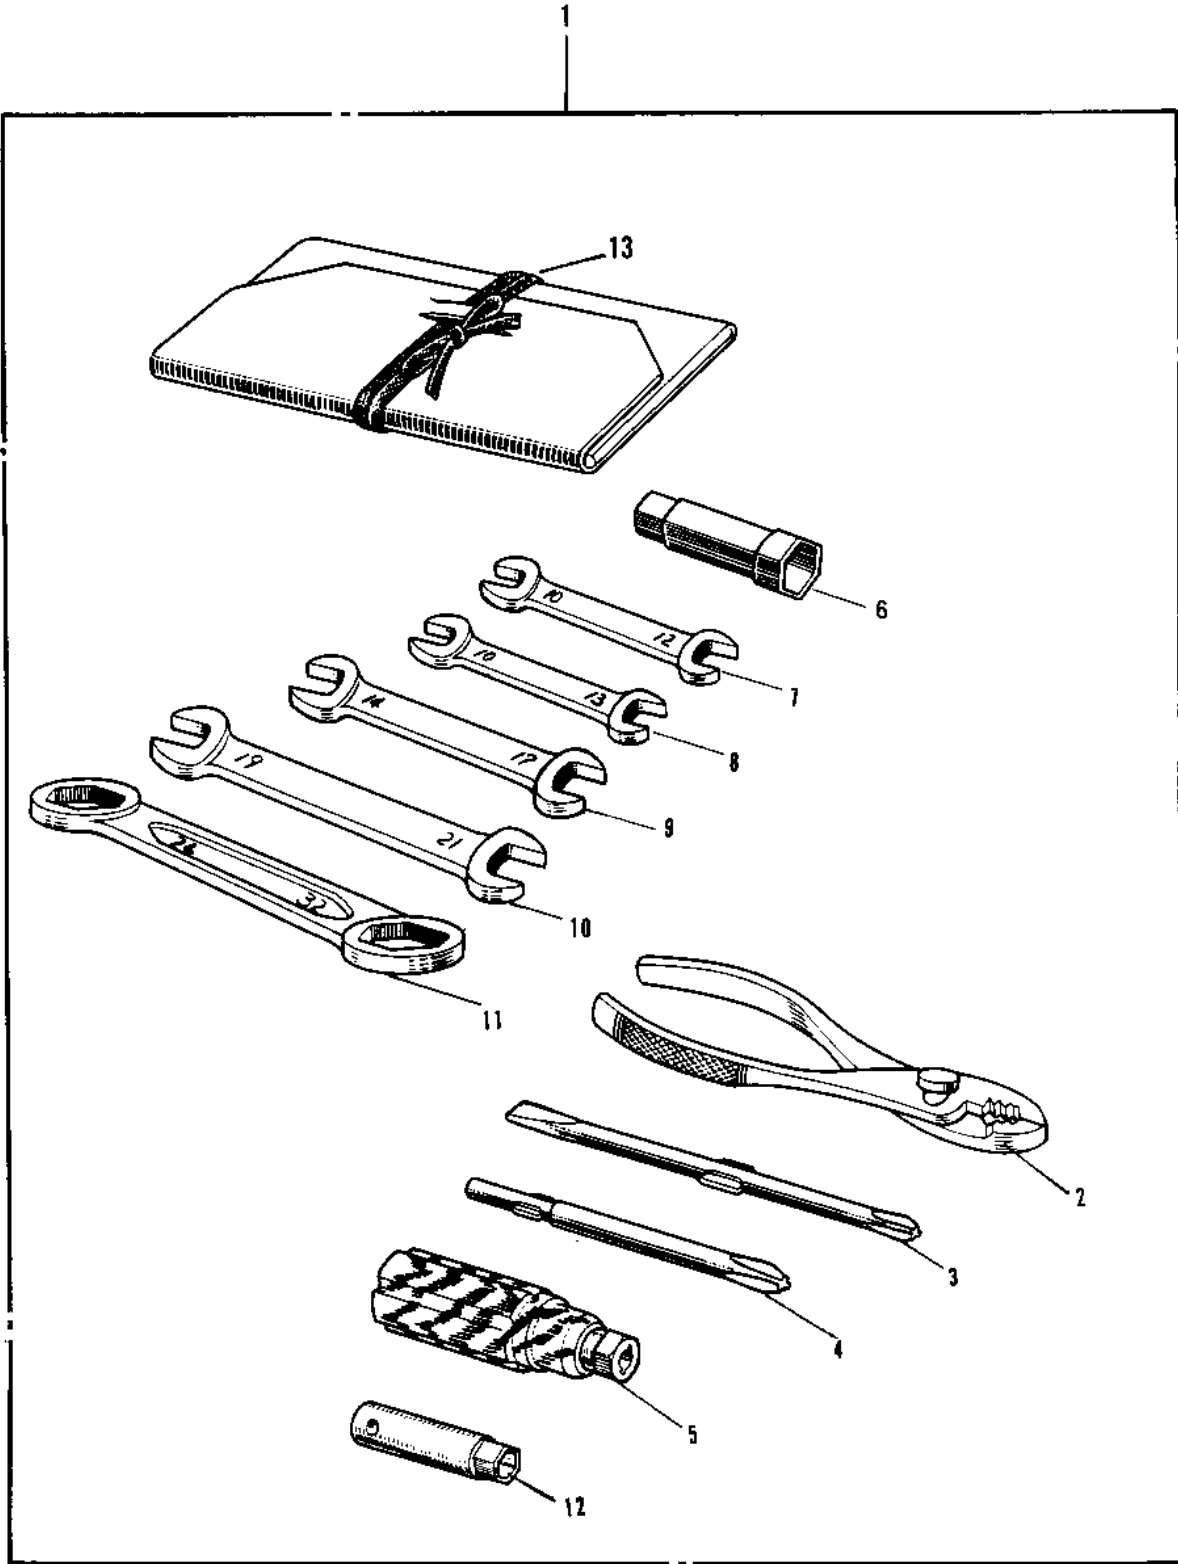

# 1975 H1-F PARTS DIAGRAM

OWNER TOOLS ('69-'72 H1/A/B/C)

## 1975 H1-F PARTS LIST

OWNER TOOLS ('69-'72 H1/A/B/C)

ITEM NAME	PART NUMBER	QUANTITY
UNAVAILABLE IN PRICE BOOK (Ref # 1)	56007-017	1
92112-003 (Canada) (Ref # 2)	92112-001	1
TOOL-DRIVER (Ref # 3)	92107-1052	1
SCREW DRIVER #3 PHILIP (Ref # 4)	92107-005	1
92106-1001 (Canada) (Ref # 5)	92106-002	1
92110-012 (Canada) (Ref # 6)	92110-008	1
UNAVAILABLE IN PRICE BOOK (Ref # 7)	960B1012	1
UNAVAILABLE IN PRICE BOOK (Ref # 8)	960B1013	1
UNAVAILABLE IN PRICE BOOK (Ref # 9)	960B1417	1
UNAVAILABLE IN PRICE BOOK (Ref # 10)	960B1921	1
WRENCH BOX 24X32 (Ref # 11)	92109-002	1
WRENCH BOX 10MM (Ref # 12)	92110-007	1
BAG,TOOL (Ref # 13)	56008-008	1