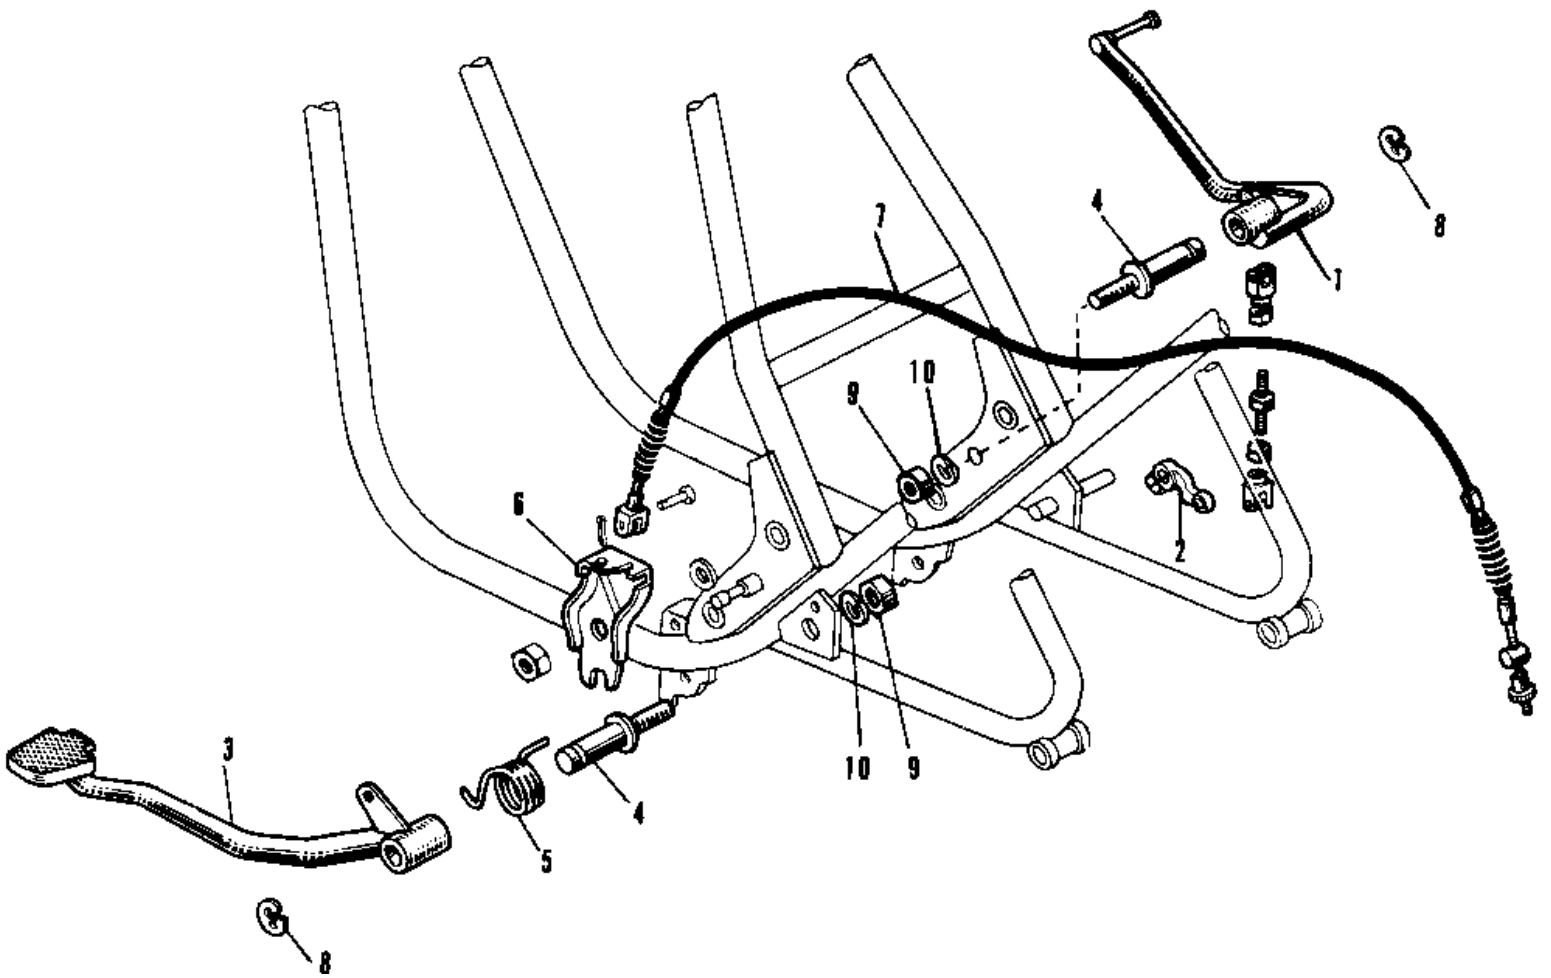

1971 H1-B PARTS DIAGRAM

OPTIONAL PARTS ('69-'72 H1/A/B/C)

1971 H1-B PARTS LIST

OPTIONAL PARTS ('69-'72 H1/A/B/C)

ITEM NAME	PART NUMBER	QUANTITY
PEDAL GR CHG OPT (Ref # 1)	13156-028	1
LEVER-CHNG PEDAL (OPT (Ref # 2)	13158-005	1
PEDAL-BRAKE (OPTION) (Ref # 3)	43001-028	1
SHAFT-BRK PEDAL (OPT) (Ref # 4)	43004-006	2
SPRING BRAKE PEDAL (Ref # 5)	43005-012	1
BRACKET CABLE (Ref # 6)	32067-009	1
RR BRAKE CABLE (OPT) (Ref # 7)	54022-012	1
CIRCLIP 12MM (Ref # 8)	482K0200	2
NUT-HEX-FINE,12MM (Ref # 9)	315B1200	2
WASHER SPRING 12MM (Ref # 10)	461F1200	2