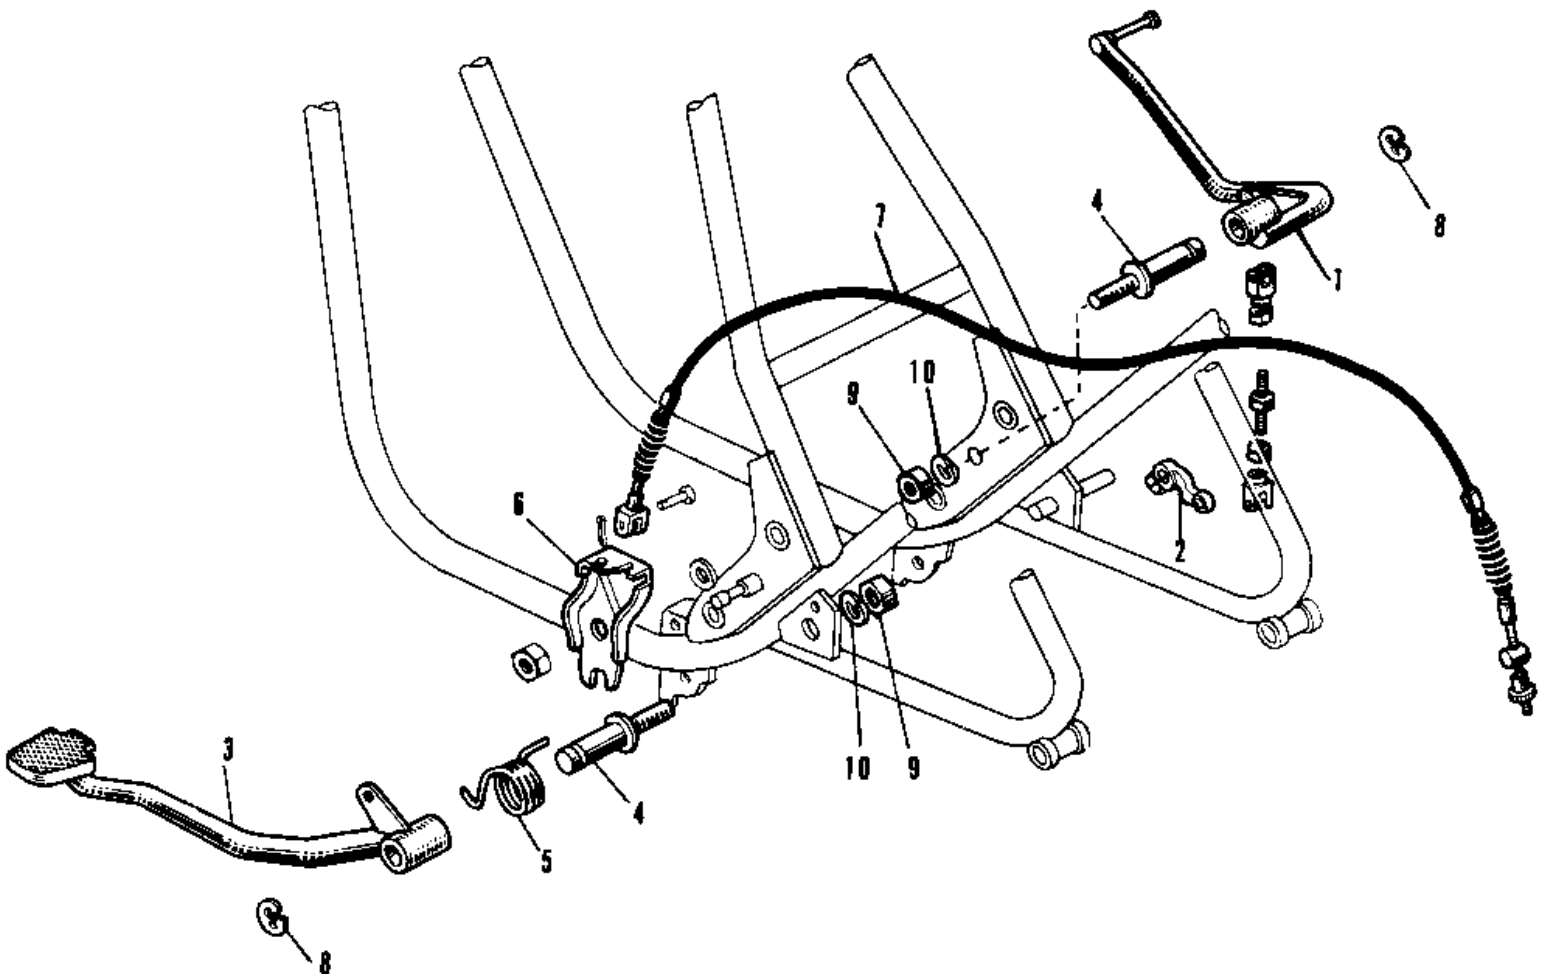

# 1973 H1-D PARTS DIAGRAM

OPTIONAL PARTS ('69-'72 H1/A/B/C)

## 1973 H1-D PARTS LIST

OPTIONAL PARTS ('69-'72 H1/A/B/C)

ITEM NAME	PART NUMBER	QUANTITY
PEDAL GR CHG OPT (Ref # 1)	13156-028	1
LEVER-CHNG PEDAL (OPT (Ref # 2)	13158-005	1
PEDAL-BRAKE (OPTION) (Ref # 3)	43001-028	1
SHAFT-BRK PEDAL (OPT) (Ref # 4)	43004-006	2
SPRING BRAKE PEDAL (Ref # 5)	43005-012	1
BRACKET CABLE (Ref # 6)	32067-009	1
RR BRAKE CABLE (OPT) (Ref # 7)	54022-012	1
CIRCLIP 12MM (Ref # 8)	482K0200	2
NUT-HEX-FINE,12MM (Ref # 9)	315B1200	2
WASHER SPRING 12MM (Ref # 10)	461F1200	2