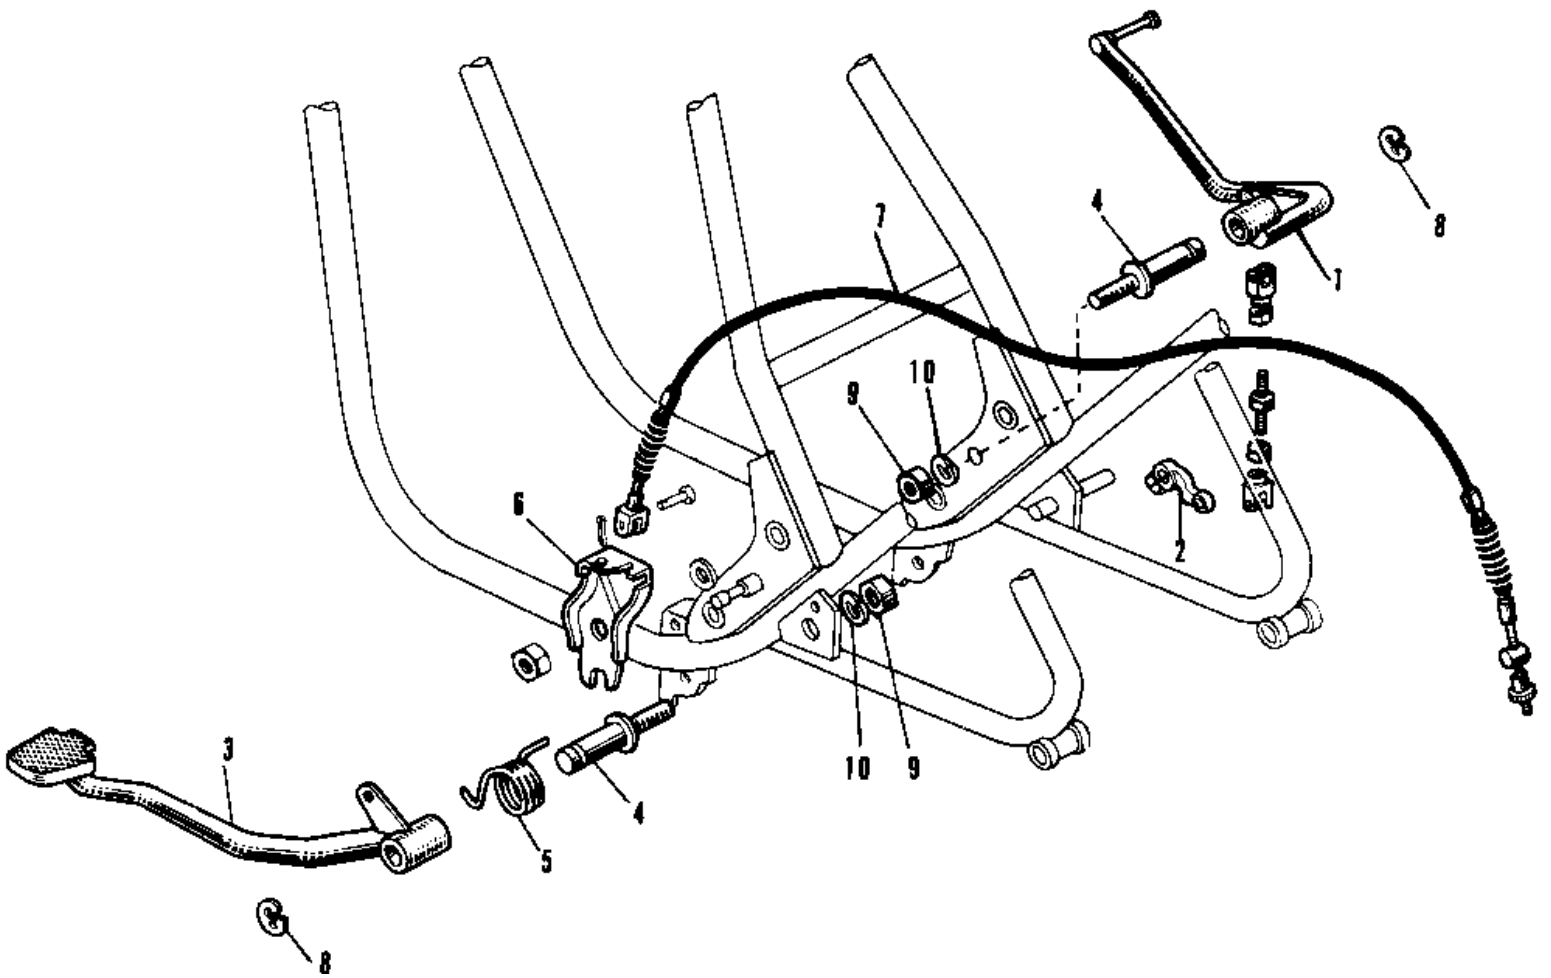

1974 H1-E PARTS DIAGRAM

OPTIONAL PARTS ('69-'72 H1/A/B/C)

1974 H1-E PARTS LIST

OPTIONAL PARTS ('69-'72 H1/A/B/C)

ITEM NAME	PART NUMBER	QUANTITY
PEDAL GR CHG OPT (Ref # 1)	13156-028	1
LEVER-CHNG PEDAL (OPT (Ref # 2)	13158-005	1
PEDAL-BRAKE (OPTION) (Ref # 3)	43001-028	1
SHAFT-BRK PEDAL (OPT) (Ref # 4)	43004-006	2
SPRING BRAKE PEDAL (Ref # 5)	43005-012	1
BRACKET CABLE (Ref # 6)	32067-009	1
RR BRAKE CABLE (OPT) (Ref # 7)	54022-012	1
CIRCLIP 12MM (Ref # 8)	482K0200	2
NUT-HEX-FINE,12MM (Ref # 9)	315B1200	2
WASHER SPRING 12MM (Ref # 10)	461F1200	2