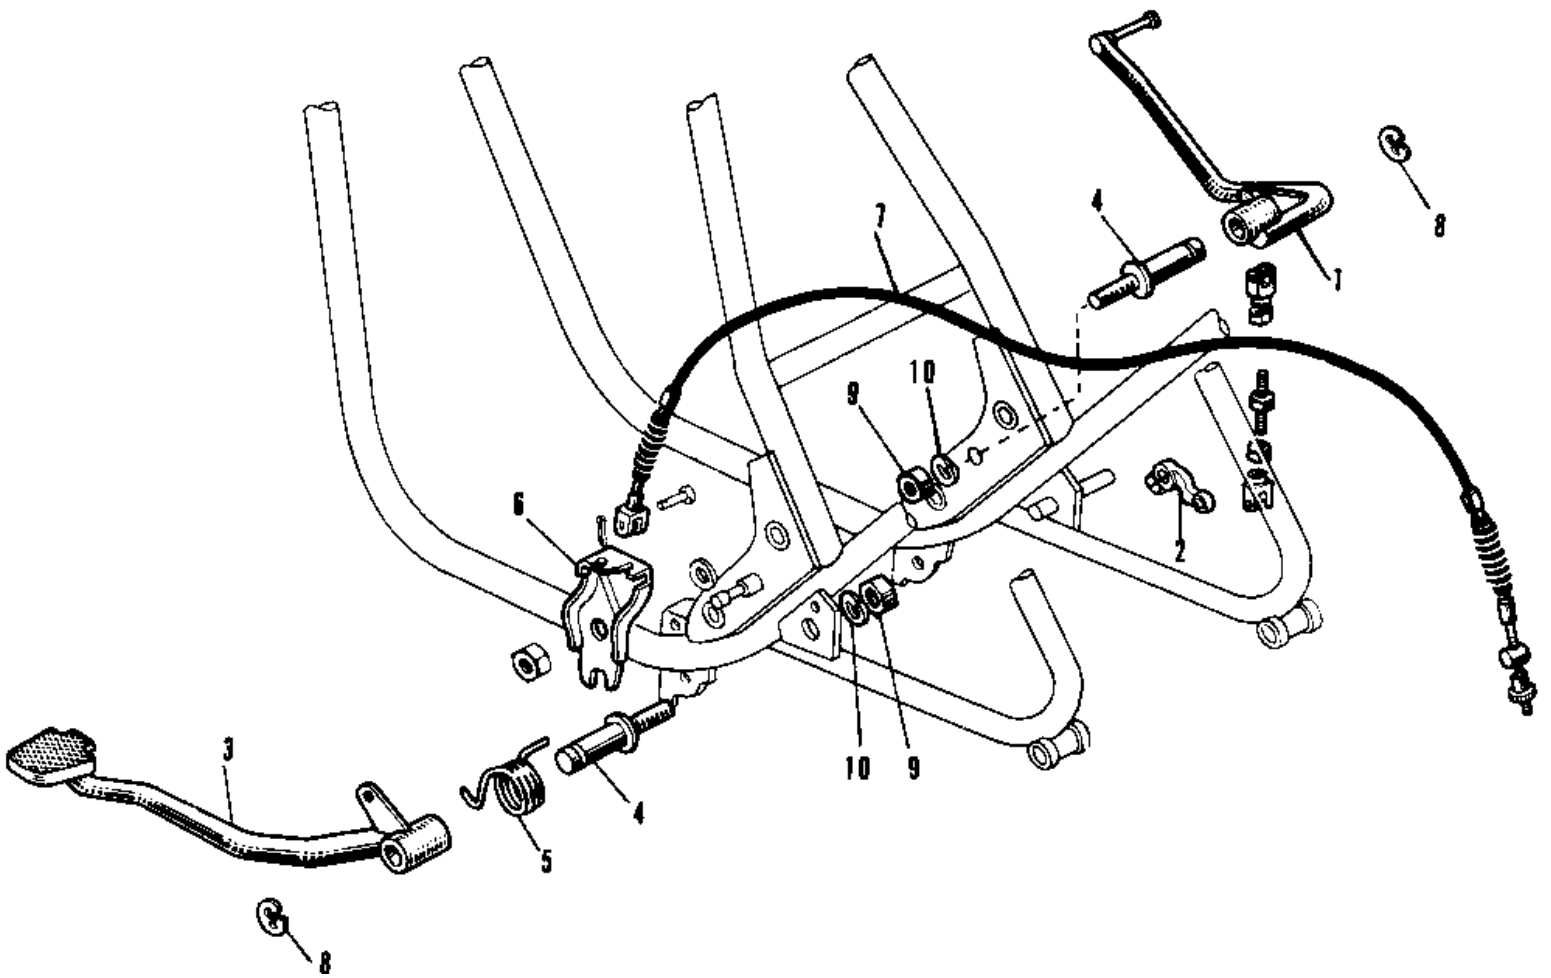

1975 H1-F PARTS DIAGRAM

OPTIONAL PARTS ('69-'72 H1/A/B/C)

1975 H1-F PARTS LIST

OPTIONAL PARTS ('69-'72 H1/A/B/C)

ITEM NAME	PART NUMBER	QUANTITY
PEDAL GR CHG OPT (Ref # 1)	13156-028	1
LEVER-CHNG PEDAL (OPT (Ref # 2)	13158-005	1
PEDAL-BRAKE (OPTION) (Ref # 3)	43001-028	1
SHAFT-BRK PEDAL (OPT) (Ref # 4)	43004-006	2
SPRING BRAKE PEDAL (Ref # 5)	43005-012	1
BRACKET CABLE (Ref # 6)	32067-009	1
RR BRAKE CABLE (OPT) (Ref # 7)	54022-012	1
CIRCLIP 12MM (Ref # 8)	482K0200	2
NUT-HEX-FINE,12MM (Ref # 9)	315B1200	2
WASHER SPRING 12MM (Ref # 10)	461F1200	2