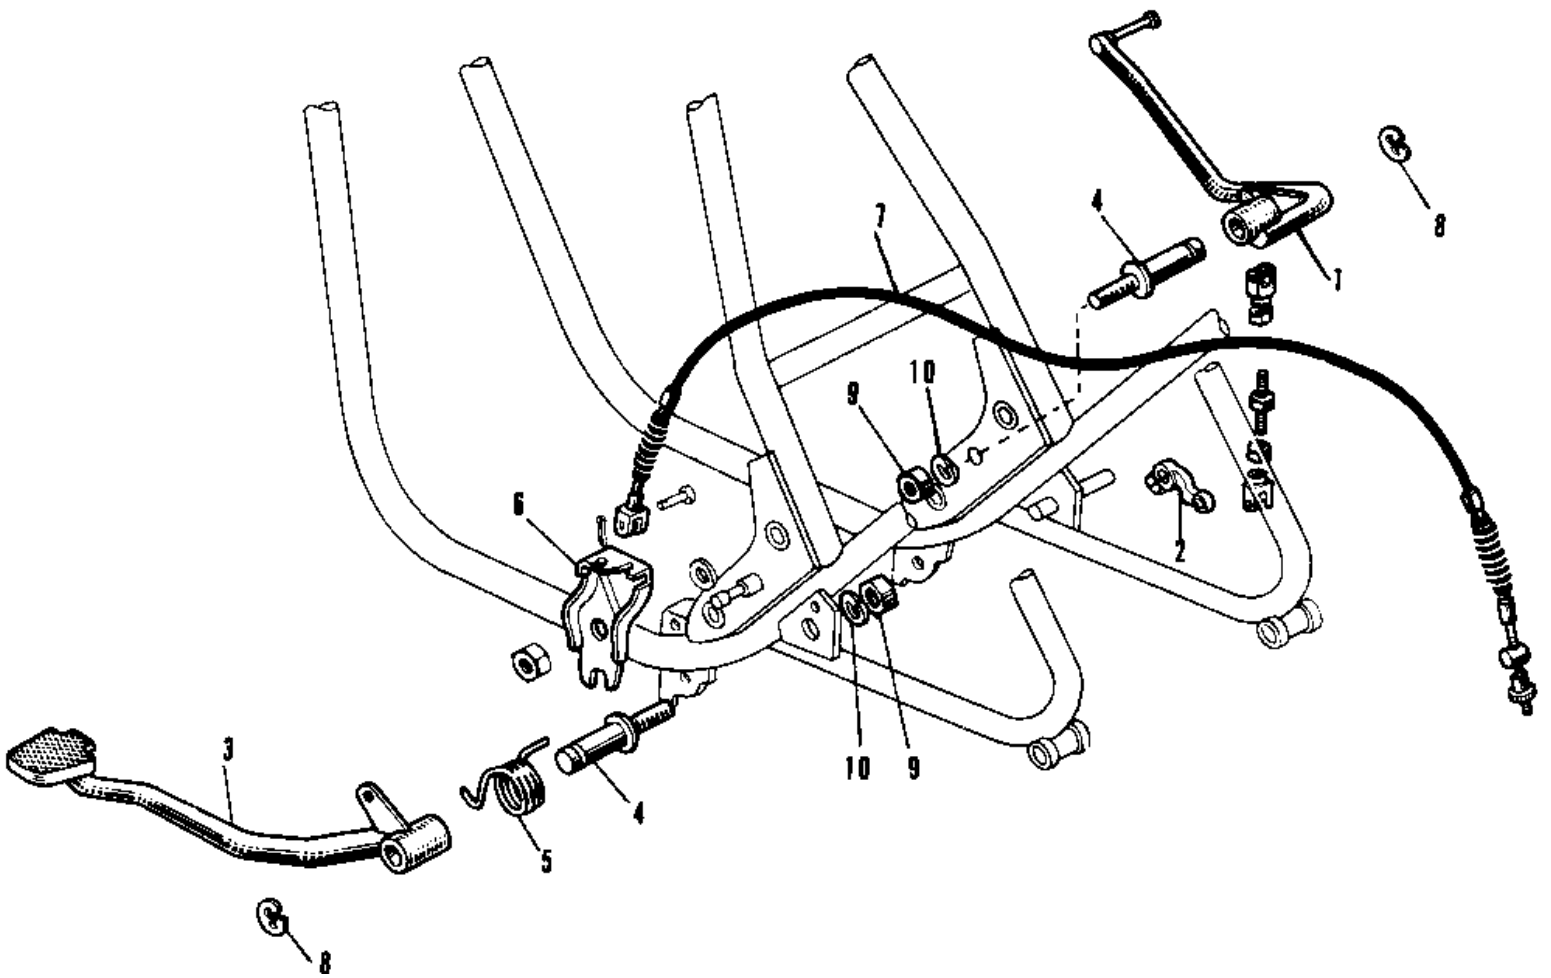

1976 KH500-A8 PARTS DIAGRAM

OPTIONAL PARTS ('69-'72 H1/A/B/C)

1976 KH500-A8 PARTS LIST

OPTIONAL PARTS ('69-'72 H1/A/B/C)

ITEM NAME	PART NUMBER	QUANTITY
PEDAL GR CHG OPT (Ref # 1)	13156-028	1
LEVER-CHNG PEDAL (OPT (Ref # 2)	13158-005	1
PEDAL-BRAKE (OPTION) (Ref # 3)	43001-028	1
SHAFT-BRK PEDAL (OPT) (Ref # 4)	43004-006	2
SPRING BRAKE PEDAL (Ref # 5)	43005-012	1
BRACKET CABLE (Ref # 6)	32067-009	1
RR BRAKE CABLE (OPT) (Ref # 7)	54022-012	1
CIRCLIP 12MM (Ref # 8)	482K0200	2
NUT-HEX-FINE,12MM (Ref # 9)	315B1200	2
WASHER SPRING 12MM (Ref # 10)	461F1200	2