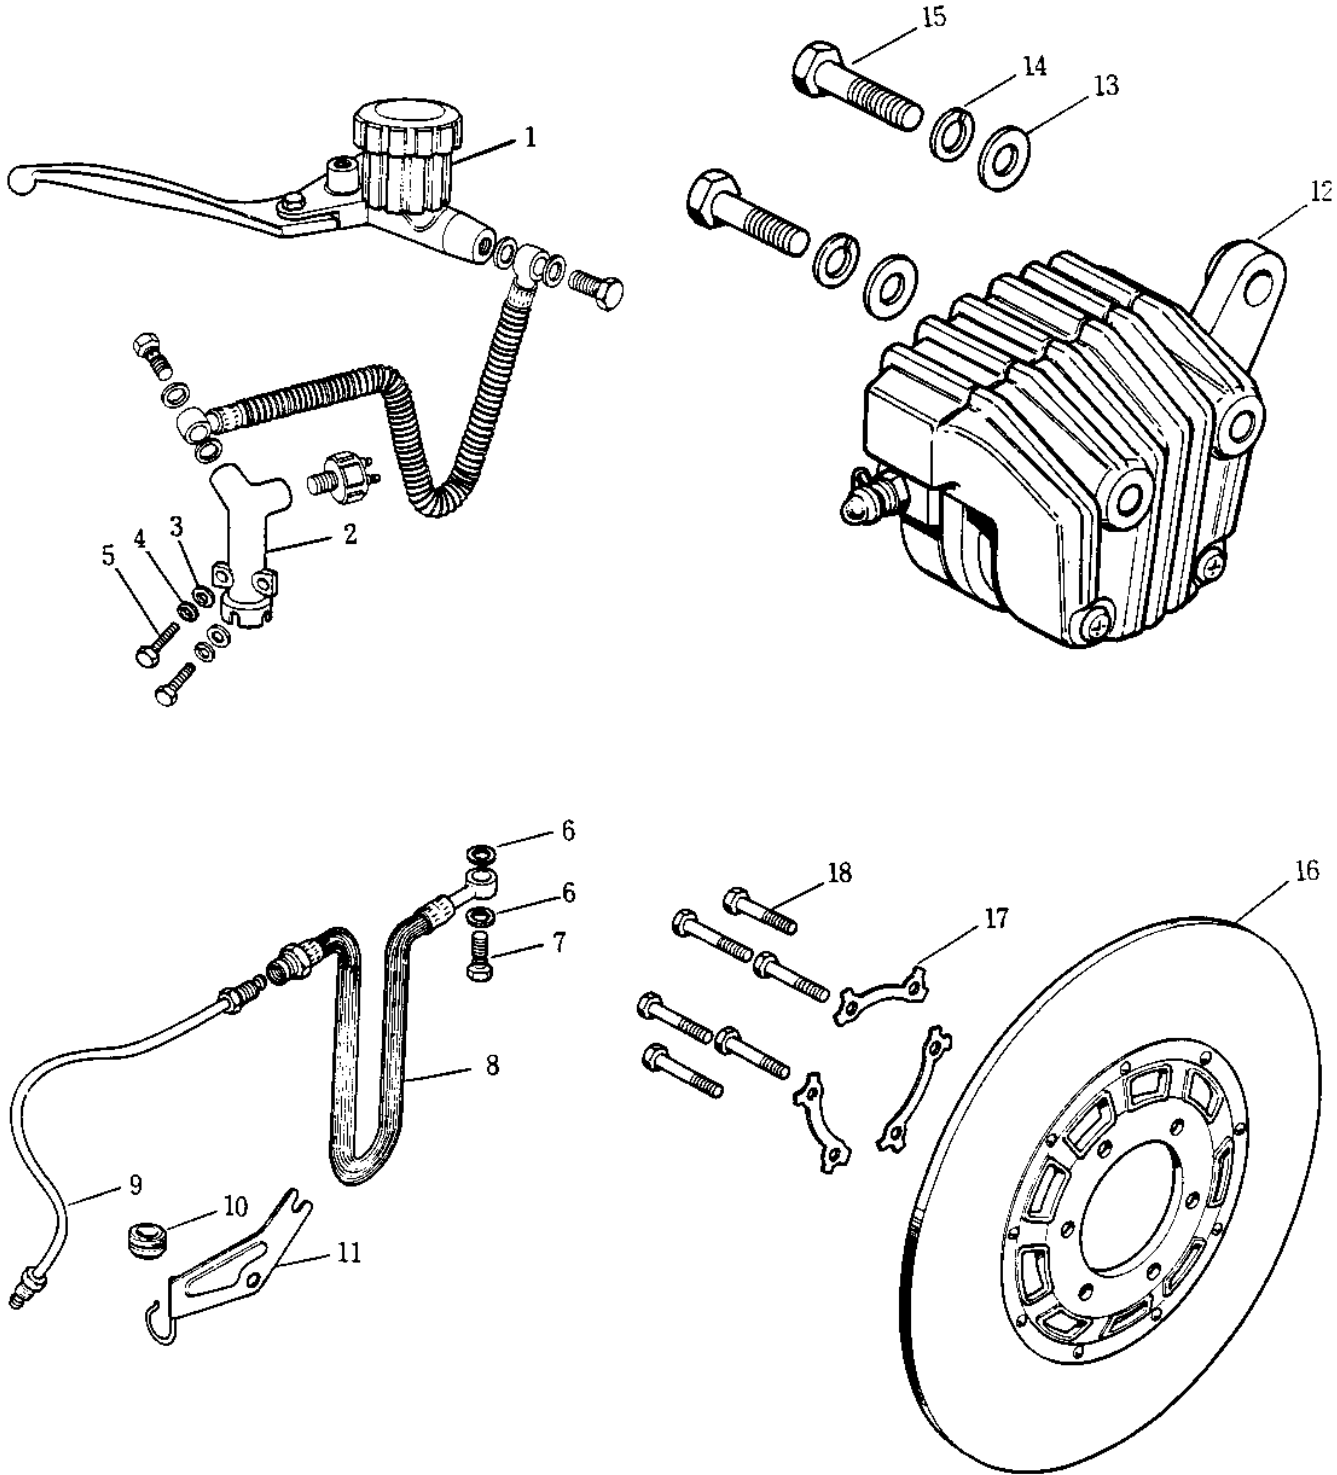

1974 H1-E PARTS DIAGRAM

OPTIONAL PARTS (H1-B)

(H1)

1974 H1-E PARTS LIST

OPTIONAL PARTS (H1-B)

ITEM NAME	PART NUMBER	QUANTITY
R.H. DISC BRAKES H1/2 (Ref # 1-18)	99990-516	AR
CYLINDER ASSY,MASTER (Ref # 1)	43015-018	1
CYLINDER ASSY,MASTER (Ref # 1)	43015-018	1
JOINT-FOUR WAY (Ref # 2)	43075-001	1
WASHER PLAIN 6MM (Ref # 3)	410B0600	AR
WASHER SPRING 6MM (Ref # 4)	461F0600	AR
BOLT-HEX HEAD,6X32 (Ref # 5)	110N0632	2
WASHER-OIL BOLT (Ref # 6)	43067-001	AR
BOLT,OIL,L=23 (Ref # 7)	92002-1888	1
HOSE-BRAKE,L=350 (Ref # 8)	43059-1262	1
PIPE-FRONT BRAKE,R.H (Ref # 9)	43060-002	1
GROMMET-HOSE BRACKET (Ref # 10)	43064-001	AR
BRACKET-BRAKE HOSE (Ref # 11)	43063-003	1
CALIPER ASSY,R.H (Ref # 12)	43041-002	1
WASHER PLAIN 10MM (Ref # 13)	410B1000	AR
WASHER SPRING 10MM (Ref # 14)	461F1000	AR
BOLT-HEX HEAD,10X43 (Ref # 15)	43070-001	2
DISC PLATE-FRONT BRK (Ref # 16)	41080-001	1
WASHER-LOCK,8MM (Ref # 17)	92088-014	3
BOLT-HEX HEAD,8X28 (Ref # 18)	92001-104	6
REPAIR ASY,MASTER CYL (Ref # 18)	43073-005	AR