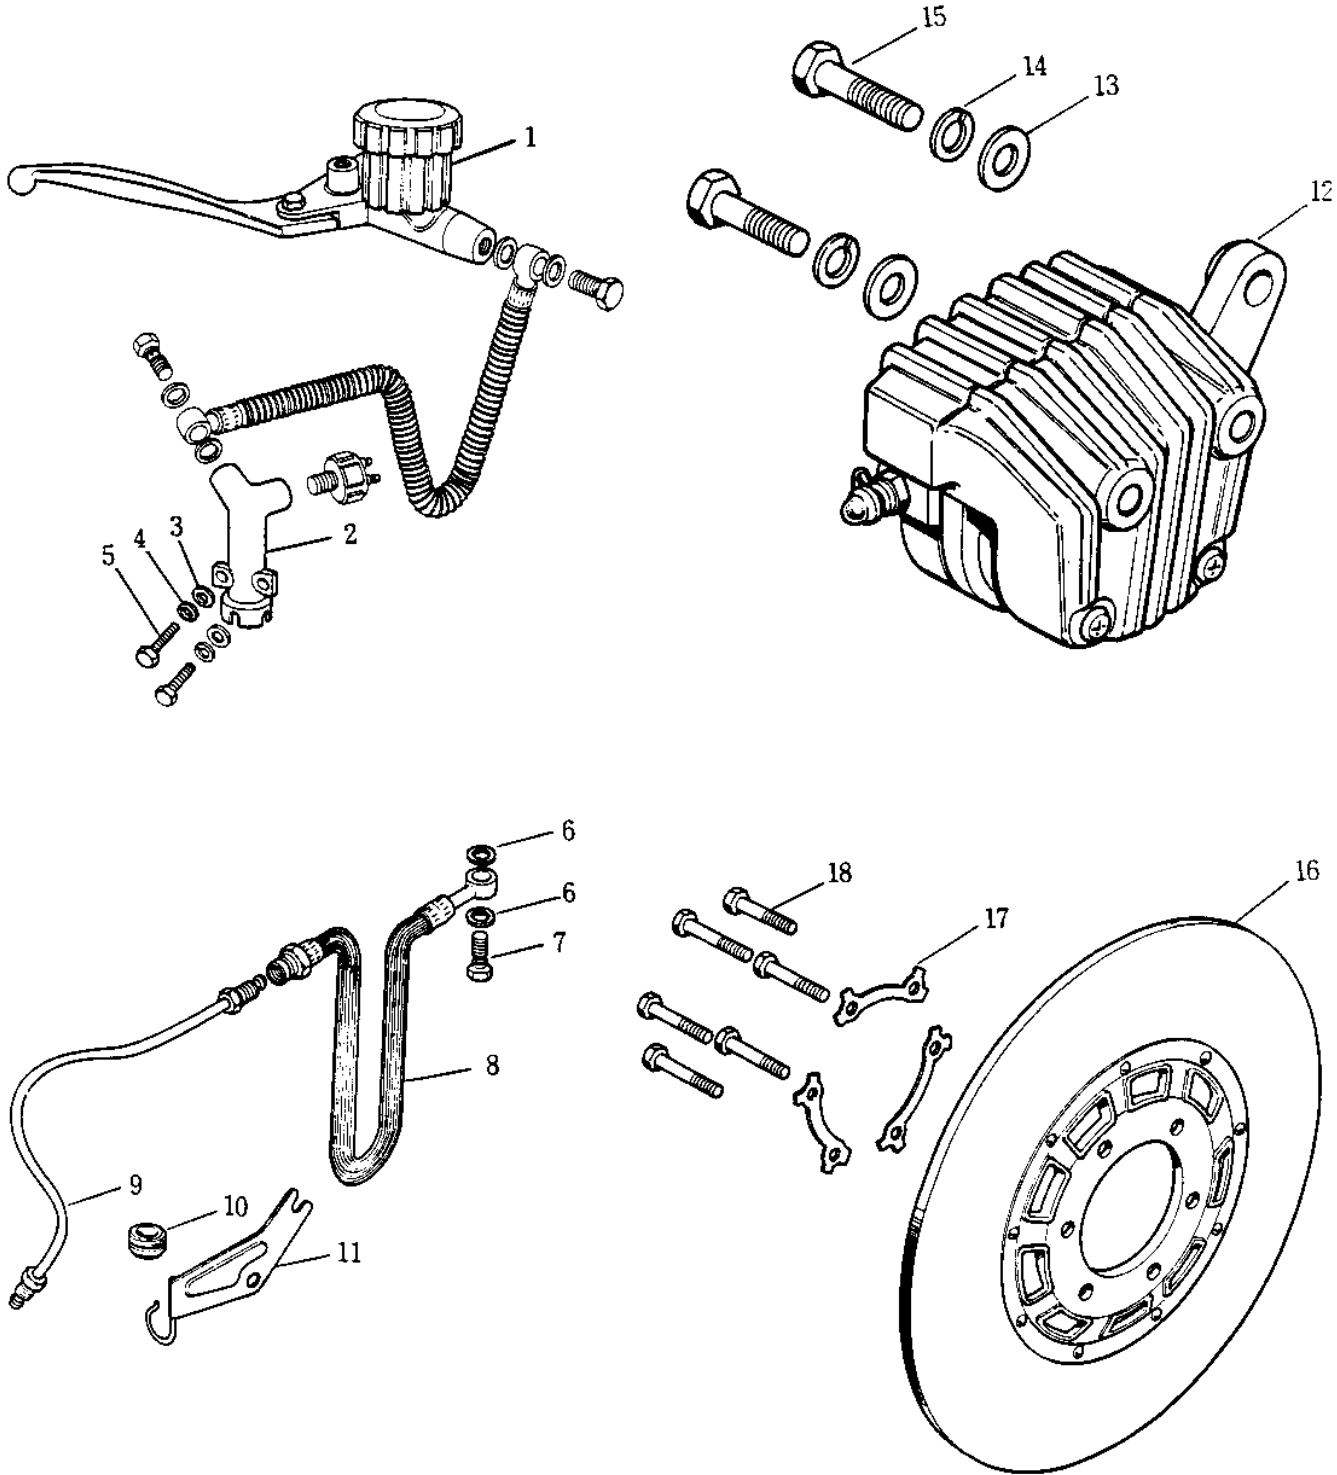

1975 H1-F PARTS DIAGRAM

OPTIONAL PARTS (H1-B)

(H1)

1975 H1-F PARTS LIST

OPTIONAL PARTS (H1-B)

ITEM NAME	PART NUMBER	QUANTITY
R.H. DISC BRAKES H1/2 (Ref # 1-18)	99990-516	AR
CYLINDER ASSY,MASTER (Ref # 1)	43015-018	1
CYLINDER ASSY,MASTER (Ref # 1)	43015-018	1
JOINT-FOUR WAY (Ref # 2)	43075-001	1
WASHER PLAIN 6MM (Ref # 3)	410B0600	AR
WASHER SPRING 6MM (Ref # 4)	461F0600	AR
BOLT-HEX HEAD,6X32 (Ref # 5)	110N0632	2
WASHER-OIL BOLT (Ref # 6)	43067-001	AR
BOLT,OIL,L=23 (Ref # 7)	92002-1888	1
HOSE-BRAKE,L=350 (Ref # 8)	43059-1262	1
PIPE-FRONT BRAKE,R.H (Ref # 9)	43060-002	1
GROMMET-HOSE BRACKET (Ref # 10)	43064-001	AR
BRACKET-BRAKE HOSE (Ref # 11)	43063-003	1
CALIPER ASSY,R.H (Ref # 12)	43041-002	1
WASHER PLAIN 10MM (Ref # 13)	410B1000	AR
WASHER SPRING 10MM (Ref # 14)	461F1000	AR
BOLT-HEX HEAD,10X43 (Ref # 15)	43070-001	2
DISC PLATE-FRONT BRK (Ref # 16)	41080-001	1
WASHER-LOCK,8MM (Ref # 17)	92088-014	3
BOLT-HEX HEAD,8X28 (Ref # 18)	92001-104	6
REPAIR ASY,MASTER CYL (Ref # 18)	43073-005	AR