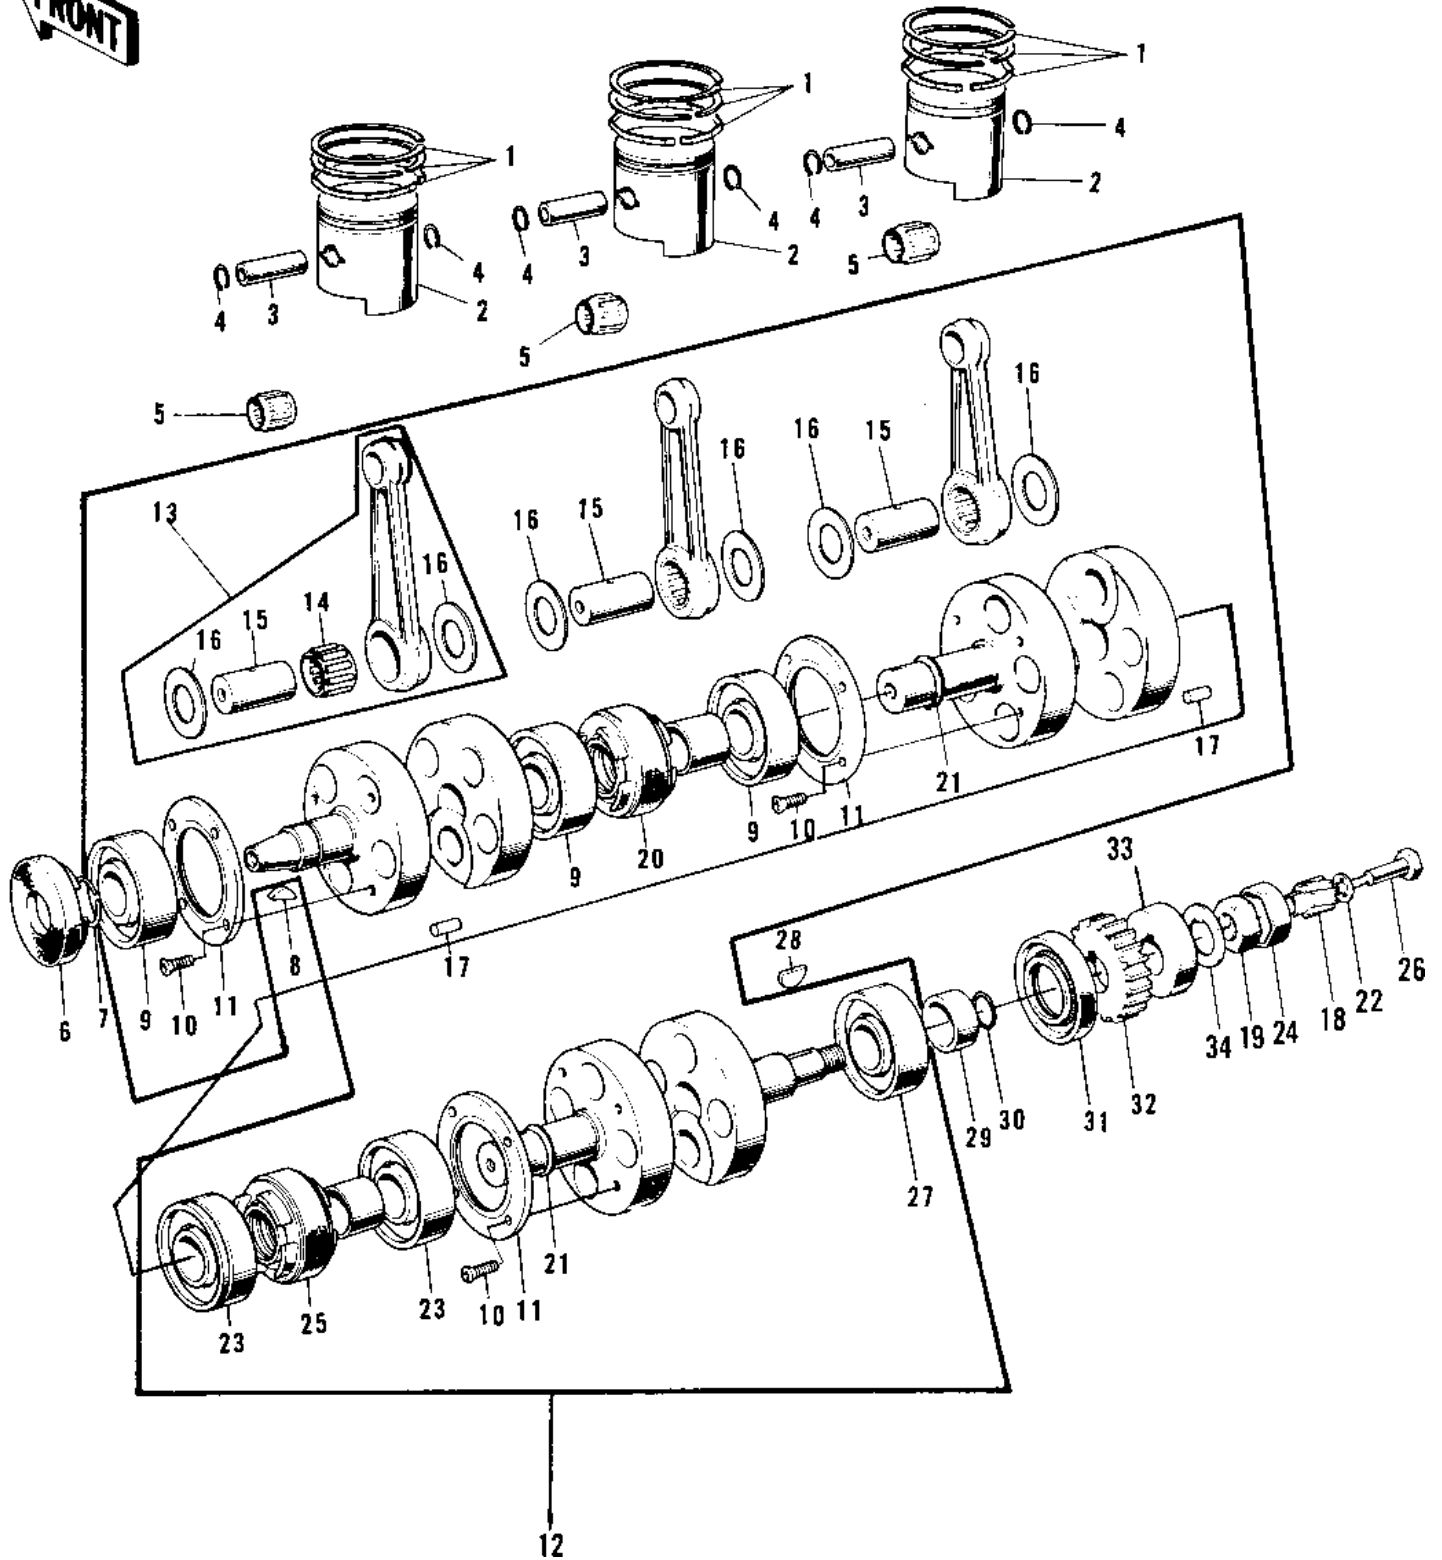

1971 H1-B PARTS DIAGRAM

CRANKSHAFT/PISTONS ('73-'75 D/E/F & '76

1971 H1-B PARTS LIST

CRANKSHAFT/PISTONS ('73-'75 D/E/F & '76

| ITEM NAME | PART NUMBER | QUANTITY |
|----------------------------------|-------------|----------|
| RING SET,STD (Ref # 1) | 13008-041 | 3 |
| RING SET,0.020" O.S (Ref # 1) | 13025-044 | (3 |
| RING SET,0.040" O.S (Ref # 1) | 13024-048 | (3 |
| PISTON STD (Ref # 2) | 13001-031 | 3 |
| PISTON 0.020' O.S (Ref # 2) | 13029-031 | (3 |
| PISTON 0.040' O.S (Ref # 2) | 13027-031 | (3 |
| PIN-PISTON (Ref # 3) | 13002-010 | 3 |
| CIRCLIP PISTON PIN (Ref # 4) | 92036-004 | 6 |
| BEARING-NEEDLE (Ref # 5) | 92046-1038 | 3 |
| OIL SEAL,TC255210 (Ref # 6) | 92050-051 | 1 |
| CIRCLIP (Ref # 7) | 92036-013 | 1 |
| WOODRUFF KEY (Ref # 8) | 92038-001 | 1 |
| BEARING BALL #6205 (Ref # 9) | 601B6205 | 3 |
| SCREW CNTRSNK HD 5X10 (Ref # 10) | 92012-001 | 12 |
| OIL RECEIVER,CRANKSFT (Ref # 11) | 13045-010 | 3 |
| CRANK&CONROD ASSY (Ref # 12) | 13031-049 | 1 |
| CONNECTING ROD SET (Ref # 13) | 13044-034 | 3 |
| NEEDLE BEARING BG END (Ref # 14) | 13034-010 | 3 |
| CRANK PIN (Ref # 15) | 13035-017 | 3 |
| WASHER SIDE (Ref # 16) | 92026-024 | 6 |
| PIN DOWEL 5X12 (Ref # 17) | 610A0512 | 2 |
| PINION OIL PUMP (Ref # 18) | 16084-010 | 1 |
| NUT 18MM (Ref # 19) | 92015-019 | 1 |
| OIL SEAL,Y325222.5 (Ref # 20) | 92054-017 | 1 |
| SPACER (Ref # 21) | 92026-066 | 2 |
| WASHER LOCK 6MM (Ref # 22) | 463H0600 | 1 |
| BALL BEARING 6305N (Ref # 23) | 92045-020 | 2 |
| WASHER LOCK (Ref # 24) | 92024-021 | 1 |
| OIL SEAL,Y326219 (Ref # 25) | 92054-018 | 1 |