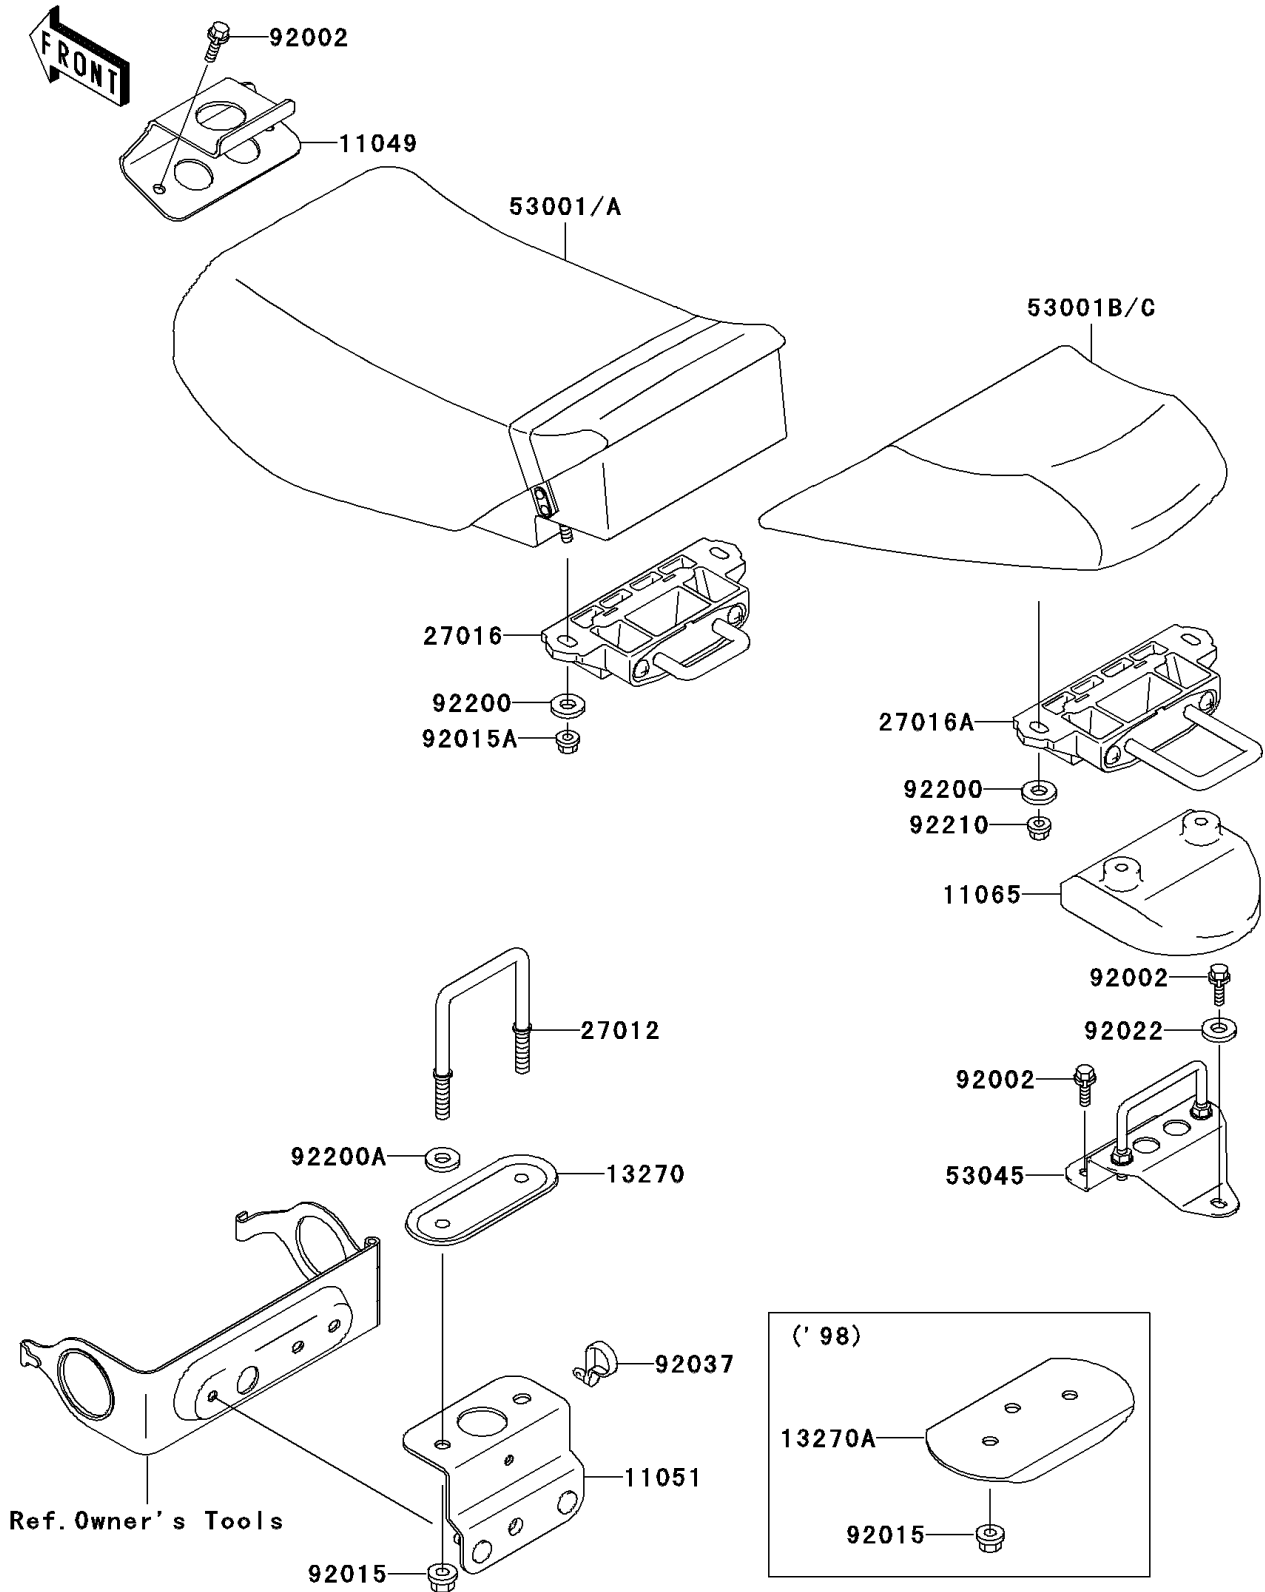

# 1998 1100 STX PARTS DIAGRAM

Seat

F3146

# 1998 1100 STX PARTS LIST

## Seat

ITEM NAME	PART NUMBER	QUANTITY
BRACKET,SEAT (Ref # 11049)	11049-3735	1
CAP,SEAT LOCK HOOK (Ref # 11065)	11065-3702	1
PLATE,FRONT SEAT HOOK,OUTER (Ref # 13270)	13270-3910	1
PLATE,FRONT SEAT HOOK,INNER (Ref # 13270A)	13270-3911	1
HOOK,FRONT SEAT LOCK (Ref # 27012)	27012-3814	1
LOCK-ASSY,FRONT SEAT (Ref # 27016)	27016-3747	1
LOCK-ASSY,REAR SEAT (Ref # 27016A)	27016-3749	1
SEAT-ASSY,FR,GRAY (Ref # 53001)	53001-3733-K8	1
SEAT-ASSY,RR,GRAY (Ref # 53001B)	53001-3734-PP	1
HOOK-ASSY,SEAT LOCK (Ref # 53045)	53045-3706	1
BOLT,6X25 (Ref # 92002)	92002-3714	5
NUT,8MM (Ref # 92015)	92015-3709	2
NUT,6MM (Ref # 92015A)	92015-3767	2
WASHER,6.5X20X1.5 (Ref # 92022)	92022-3710	1
WASHER,6.5X20X1.5 (Ref # 92200)	92200-3715	4
WASHER,8.5X18X3 (Ref # 92200A)	92200-3761	2
NUT,FLANGED,6MM (Ref # 92210)	92210-3718	2