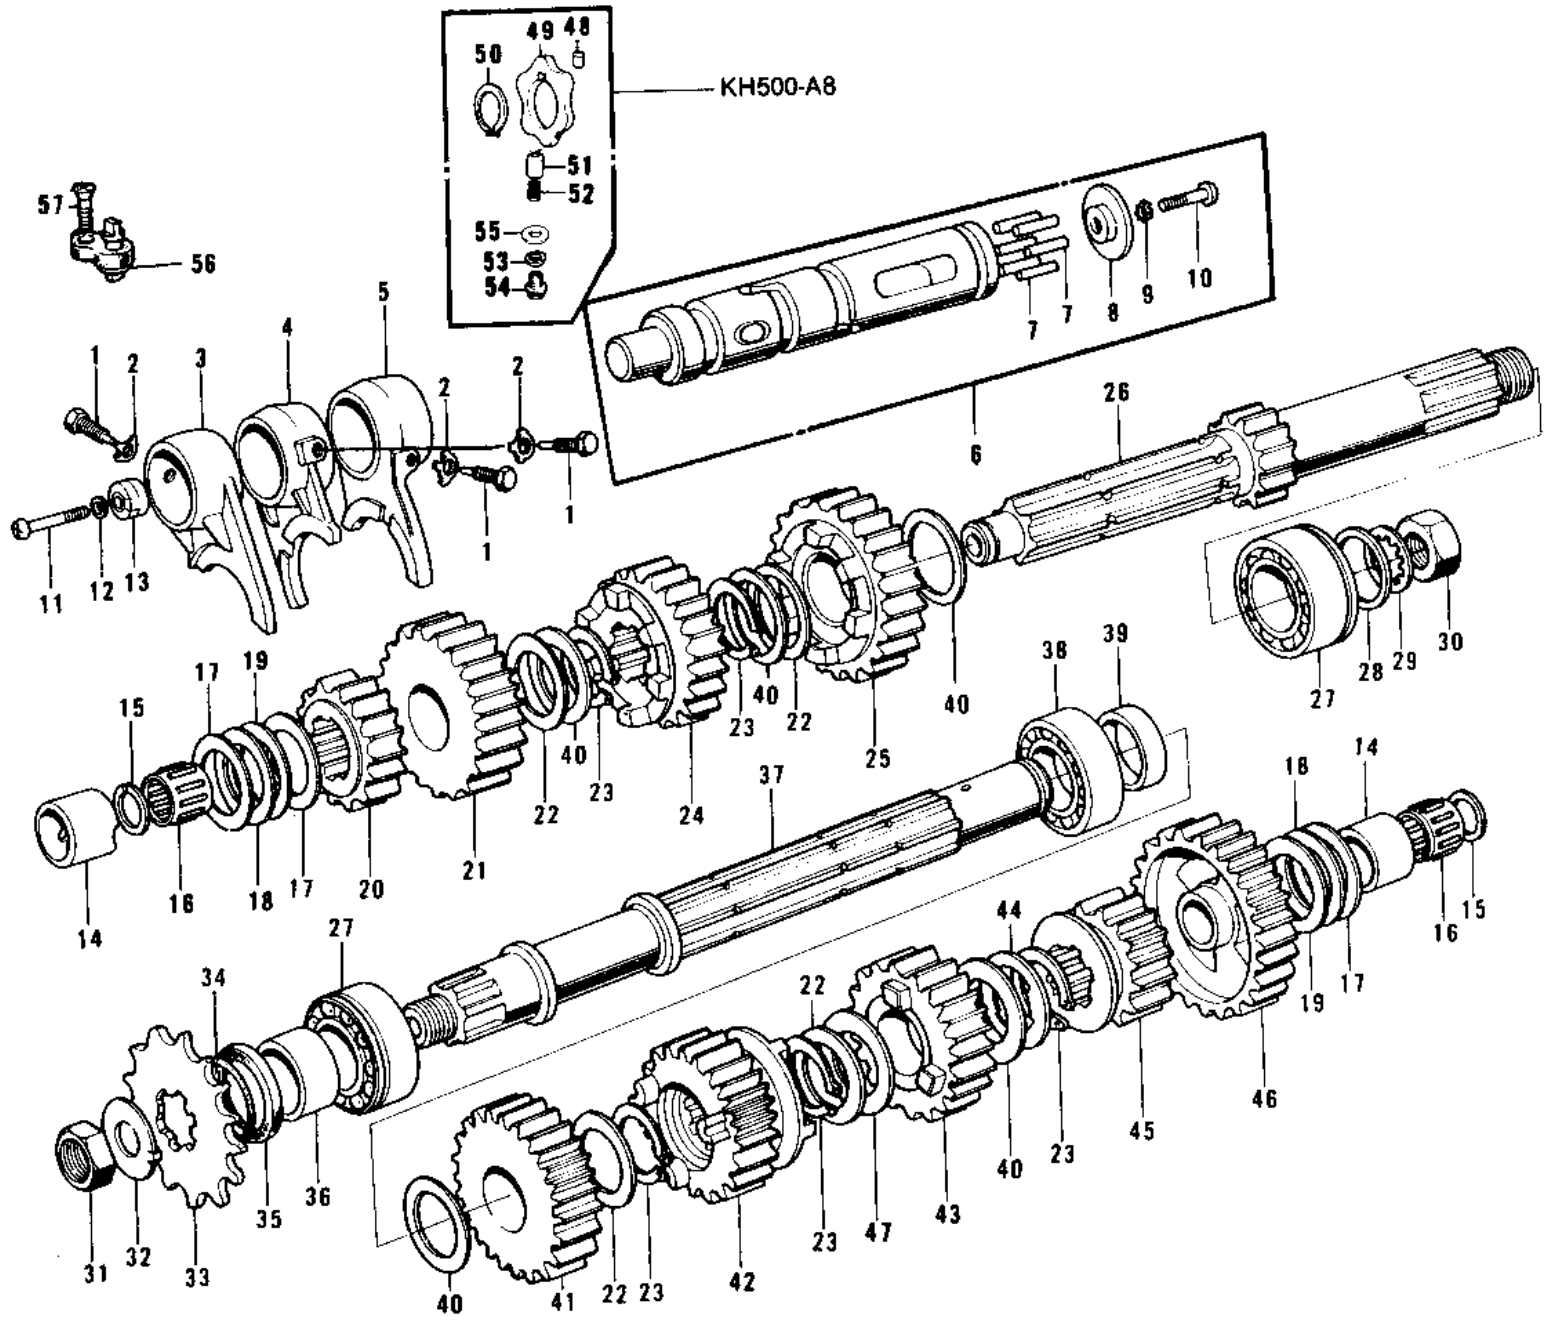

1970 Mach III PARTS DIAGRAM

TRANSMISSION/CHANGE DRUM ('73-'77 D/E/F)

1970 Mach III PARTS LIST

TRANSMISSION/CHANGE DRUM ('73-'77 D/E/F)

ITEM NAME	PART NUMBER	QUANTITY
PIN SELECT FORK GUIDE (Ref # 1)	92043-016	3
WASHER LOCK 10MM (Ref # 2)	92031-001	3
FORK,SELECTOR,2ND&3RD (Ref # 3)	13140-064	1
FORK SELECTOR TOP (Ref # 4)	13140-013	1
FORK-SELECTOR,LOW (Ref # 5)	13140-014	1
FORK-SELECTOR,LOW (Ref # 5)	13140-014	1
DRUM ASSY-GEAR CHANGE (Ref # 6)	13239-007	1
DRUM ASSY,CHANGE (Ref # 6)	13239-023	1
PIN GEAR CHANGE DRUM (Ref # 7)	92042-014	6
PLATE CHANGE DRUM PIN (Ref # 8)	13142-004	1
WASHER LOCK 6MM (Ref # 9)	464H0600	1
SCREW PAN HEAD 6X14 (Ref # 10)	220B0614	1
SCREW PAN HEAD 6X25 (Ref # 11)	220B0625	1
WASHER SPRING 6MM (Ref # 12)	461F0600	1
ROTOR NEUTRAL SWITCH (Ref # 13)	13147-001	1
ROTOR TRANSMISSION (Ref # 13)	13147-005	1
BUSH (Ref # 14)	92028-073	2
CIRCLIP (Ref # 15)	92033-015	2
BEARING NEEDLE (Ref # 16)	92046-010	2
WASHER THRUST (Ref # 17)	92022-112	3
SHIM-KICK SHAFT (Ref # 18)	92022-144	2
WASHER,THRUST (Ref # 18)	92022-223	2
WASHER THRUST (Ref # 19)	92022-113	2
2ND GEAR DRIVE SHAFT (Ref # 20)	13130-017	1
4TH GEAR DRIVE SHAFT (Ref # 21)	13134-003	1
WASHER 25MM (Ref # 22)	92022-076	4
WASHER PLAIN (Ref # 22)	92022-161	4
CIRCLIP (Ref # 23)	92033-026	5
3RD GEAR DRIVE SHAFT (Ref # 24)	13132-014	1

1970 Mach III PARTS LIST

TRANSMISSION/CHANGE DRUM ('73-'77 D/E/F)

ITEM NAME	PART NUMBER	QUANTITY
PIN-NEUTRAL POSITION (Ref # 51)	92043-076	1
SPRING (Ref # 52)	92081-112	1
GASKET (Ref # 53)	92065-090	1
BOLT,10MM (Ref # 54)	92001-131	1
WASHER THRUST (Ref # 55)	92022-053	1
SWITCH NEUTRAL (Ref # 56)	13151-012	1
SCREW CNTSNK HD 6X16 (Ref # 57)	221B0616	1