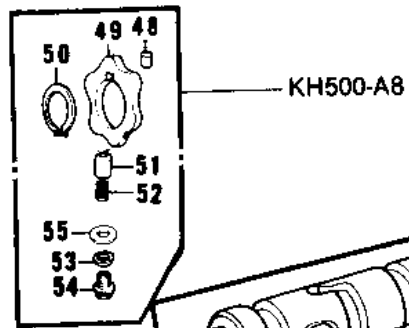

1970 Mach III PARTS DIAGRAM

TRANSMISSION/CHANGE DRUM ('73-'77 D/E/F)

1970 Mach III PARTS LIST

TRANSMISSION/CHANGE DRUM ('73-'77 D/E/F)

ITEM NAME	PART NUMBER	QUANTITY
PIN SELECT FORK GUIDE (Ref # 1)	92043-016	3
WASHER LOCK 10MM (Ref # 2)	92031-001	3
FORK,SELECTOR,2ND&3RD (Ref # 3)	13140-064	1
FORK SELECTOR TOP (Ref # 4)	13140-013	1
FORK-SELECTOR,LOW (Ref # 5)	13140-014	1
FORK-SELECTOR,LOW (Ref # 5)	13140-014	1
DRUM ASSY-GEAR CHANGE (Ref # 6)	13239-007	1
DRUM ASSY,CHANGE (Ref # 6)	13239-023	1
PIN GEAR CHANGE DRUM (Ref # 7)	92042-014	6
PLATE CHANGE DRUM PIN (Ref # 8)	13142-004	1
WASHER LOCK 6MM (Ref # 9)	464H0600	1
SCREW PAN HEAD 6X14 (Ref # 10)	220B0614	1
SCREW PAN HEAD 6X25 (Ref # 11)	220B0625	1
WASHER SPRING 6MM (Ref # 12)	461F0600	1
ROTOR NEUTRAL SWITCH (Ref # 13)	13147-001	1
ROTOR TRANSMISSION (Ref # 13)	13147-005	1
BUSH (Ref # 14)	92028-073	2
CIRCLIP (Ref # 15)	92033-015	2
BEARING NEEDLE (Ref # 16)	92046-010	2
WASHER THRUST (Ref # 17)	92022-112	3
SHIM-KICK SHAFT (Ref # 18)	92022-144	2
WASHER,THRUST (Ref # 18)	92022-223	2
WASHER THRUST (Ref # 19)	92022-113	2
2ND GEAR DRIVE SHAFT (Ref # 20)	13130-017	1
4TH GEAR DRIVE SHAFT (Ref # 21)	13134-003	1
WASHER 25MM (Ref # 22)	92022-076	4
WASHER PLAIN (Ref # 22)	92022-161	4
CIRCLIP (Ref # 23)	92033-026	5
3RD GEAR DRIVE SHAFT (Ref # 24)	13132-014	1

1970 Mach III PARTS LIST

TRANSMISSION/CHANGE DRUM ('73-'77 D/E/F)

ITEM NAME	PART NUMBER	QUANTITY
PIN-NEUTRAL POSITION (Ref # 51)	92043-076	1
SPRING (Ref # 52)	92081-112	1
GASKET (Ref # 53)	92065-090	1
BOLT,10MM (Ref # 54)	92001-131	1
WASHER THRUST (Ref # 55)	92022-053	1
SWITCH NEUTRAL (Ref # 56)	13151-012	1
SCREW CNTSNK HD 6X16 (Ref # 57)	221B0616	1