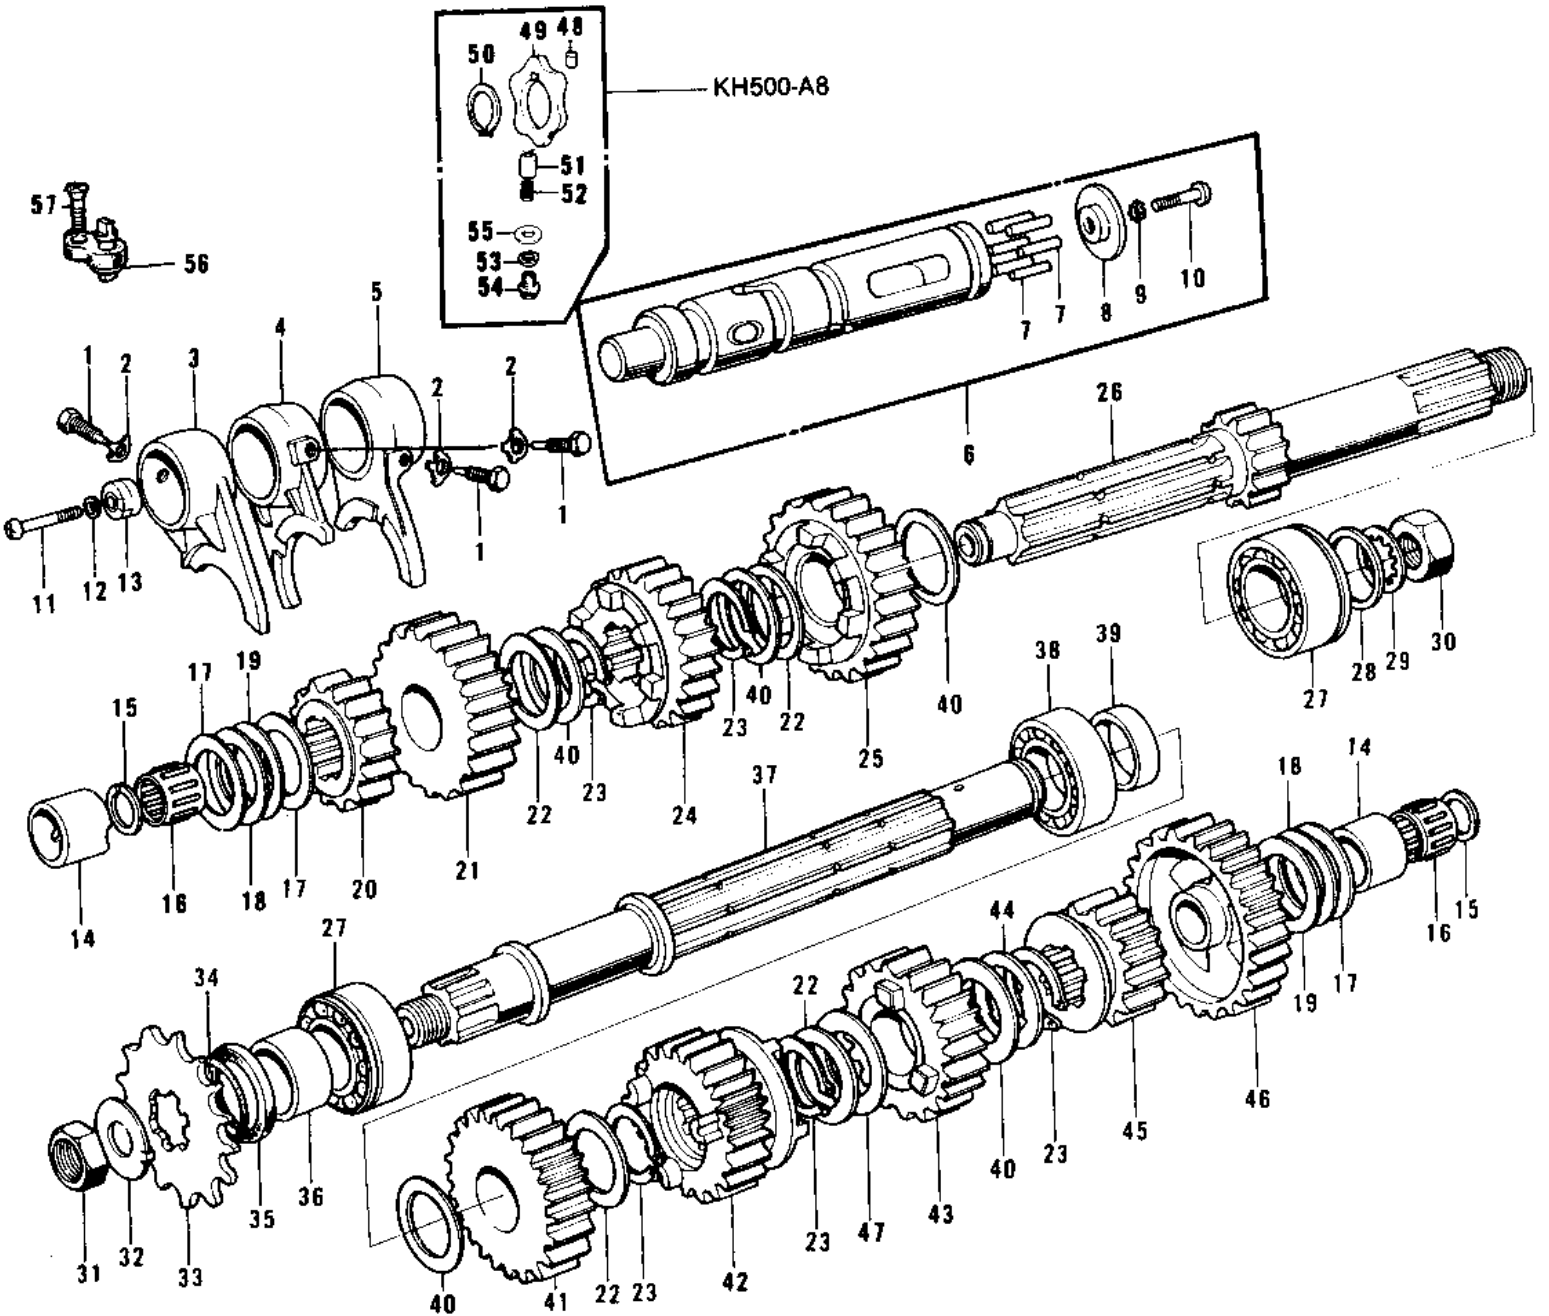

1974 H1-E PARTS DIAGRAM

TRANSMISSION/CHANGE DRUM ('73-'77 D/E/F)

1974 H1-E PARTS LIST

TRANSMISSION/CHANGE DRUM ('73-'77 D/E/F)

ITEM NAME	PART NUMBER	QUANTITY
PIN SELECT FORK GUIDE (Ref # 1)	92043-016	3
WASHER LOCK 10MM (Ref # 2)	92031-001	3
FORK,SELECTOR,2ND&3RD (Ref # 3)	13140-064	1
FORK SELECTOR TOP (Ref # 4)	13140-013	1
FORK-SELECTOR,LOW (Ref # 5)	13140-014	1
FORK-SELECTOR,LOW (Ref # 5)	13140-014	1
DRUM ASSY-GEAR CHANGE (Ref # 6)	13239-007	1
DRUM ASSY,CHANGE (Ref # 6)	13239-023	1
PIN GEAR CHANGE DRUM (Ref # 7)	92042-014	6
PLATE CHANGE DRUM PIN (Ref # 8)	13142-004	1
WASHER LOCK 6MM (Ref # 9)	464H0600	1
SCREW PAN HEAD 6X14 (Ref # 10)	220B0614	1
SCREW PAN HEAD 6X25 (Ref # 11)	220B0625	1
WASHER SPRING 6MM (Ref # 12)	461F0600	1
ROTOR NEUTRAL SWITCH (Ref # 13)	13147-001	1
ROTOR TRANSMISSION (Ref # 13)	13147-005	1
BUSH (Ref # 14)	92028-073	2
CIRCLIP (Ref # 15)	92033-015	2
BEARING NEEDLE (Ref # 16)	92046-010	2
WASHER THRUST (Ref # 17)	92022-112	3
SHIM-KICK SHAFT (Ref # 18)	92022-144	2
WASHER,THRUST (Ref # 18)	92022-223	2
WASHER THRUST (Ref # 19)	92022-113	2
2ND GEAR DRIVE SHAFT (Ref # 20)	13130-017	1
4TH GEAR DRIVE SHAFT (Ref # 21)	13134-003	1
WASHER 25MM (Ref # 22)	92022-076	4
WASHER PLAIN (Ref # 22)	92022-161	4
CIRCLIP (Ref # 23)	92033-026	5
3RD GEAR DRIVE SHAFT (Ref # 24)	13132-014	1

1974 H1-E PARTS LIST

TRANSMISSION/CHANGE DRUM ('73-'77 D/E/F)

ITEM NAME	PART NUMBER	QUANTITY
PIN-NEUTRAL POSITION (Ref # 51)	92043-076	1
SPRING (Ref # 52)	92081-112	1
GASKET (Ref # 53)	92065-090	1
BOLT,10MM (Ref # 54)	92001-131	1
WASHER THRUST (Ref # 55)	92022-053	1
SWITCH NEUTRAL (Ref # 56)	13151-012	1
SCREW CNTSNK HD 6X16 (Ref # 57)	221B0616	1