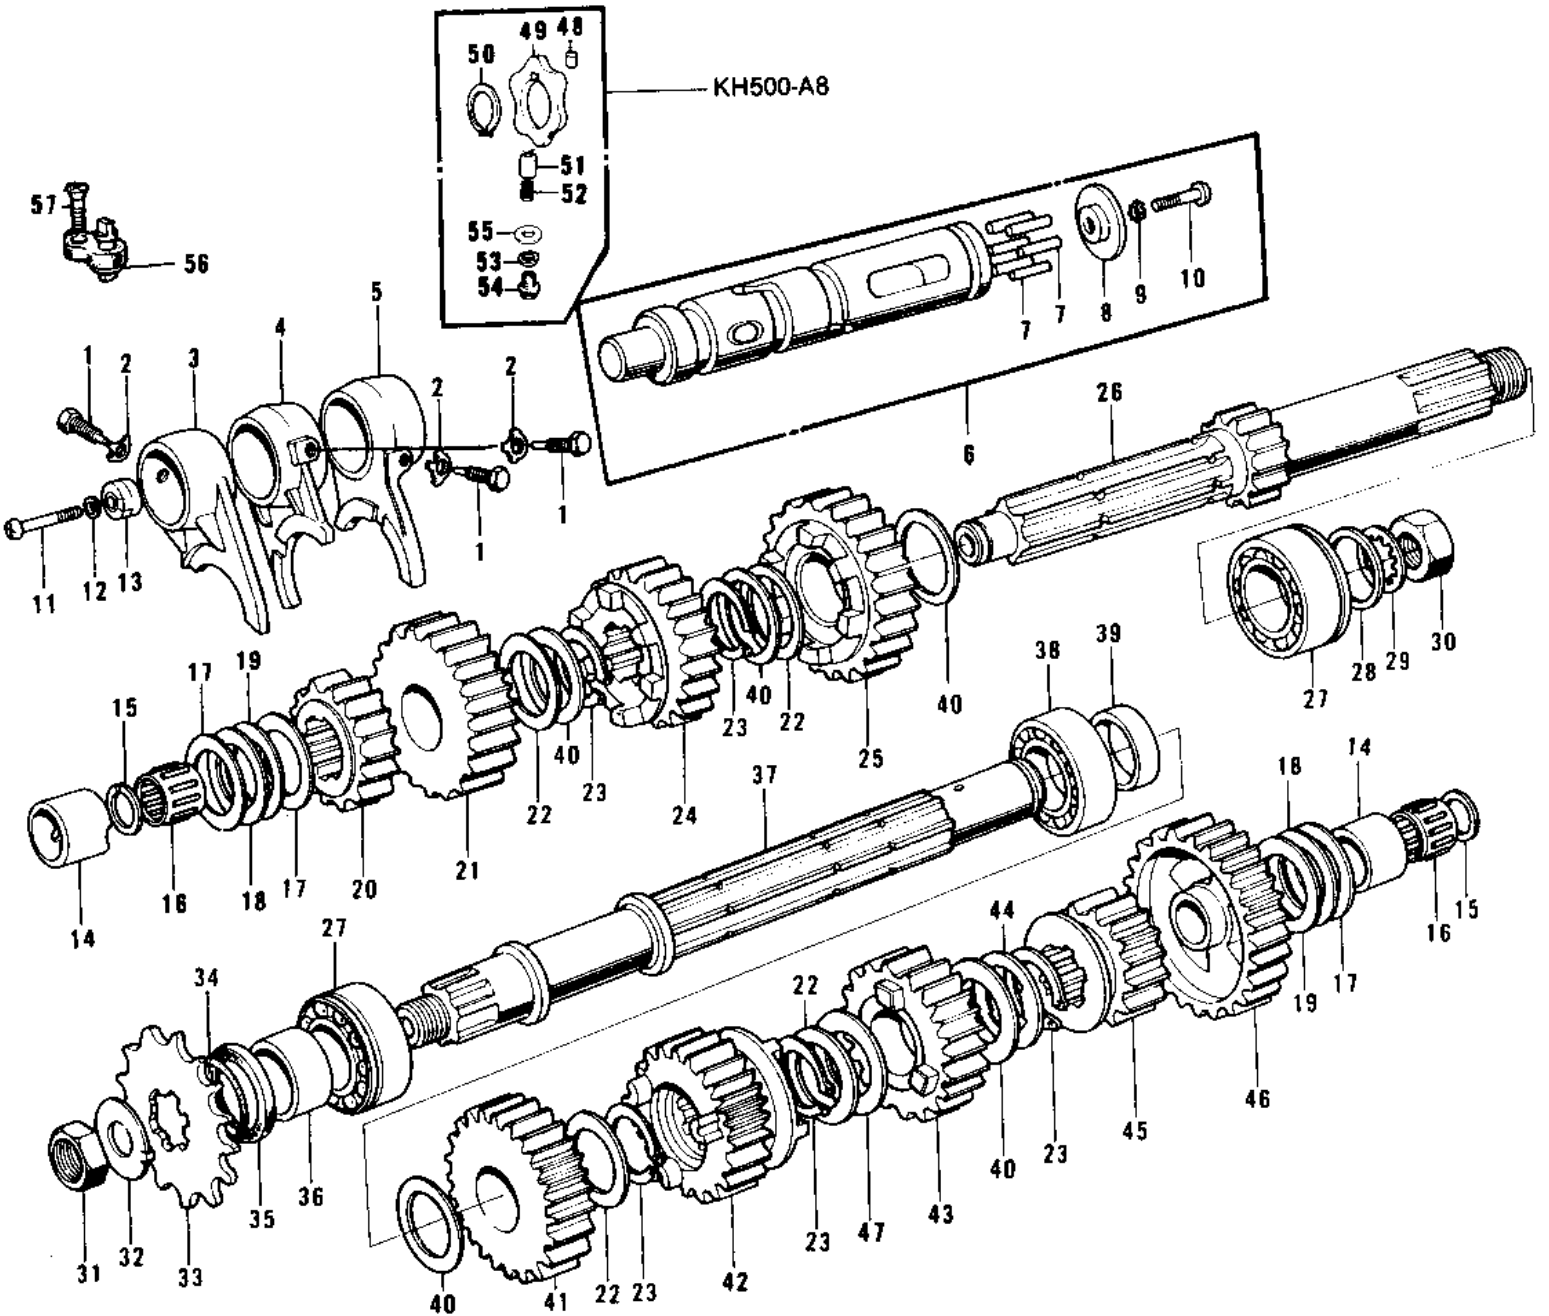

1975 H1-F PARTS DIAGRAM

TRANSMISSION/CHANGE DRUM ('73-'77 D/E/F)

1975 H1-F PARTS LIST

TRANSMISSION/CHANGE DRUM ('73-'77 D/E/F)

ITEM NAME	PART NUMBER	QUANTITY
PIN SELECT FORK GUIDE (Ref # 1)	92043-016	3
WASHER LOCK 10MM (Ref # 2)	92031-001	3
FORK,SELECTOR,2ND&3RD (Ref # 3)	13140-064	1
FORK SELECTOR TOP (Ref # 4)	13140-013	1
FORK-SELECTOR,LOW (Ref # 5)	13140-014	1
FORK-SELECTOR,LOW (Ref # 5)	13140-014	1
DRUM ASSY-GEAR CHANGE (Ref # 6)	13239-007	1
DRUM ASSY,CHANGE (Ref # 6)	13239-023	1
PIN GEAR CHANGE DRUM (Ref # 7)	92042-014	6
PLATE CHANGE DRUM PIN (Ref # 8)	13142-004	1
WASHER LOCK 6MM (Ref # 9)	464H0600	1
SCREW PAN HEAD 6X14 (Ref # 10)	220B0614	1
SCREW PAN HEAD 6X25 (Ref # 11)	220B0625	1
WASHER SPRING 6MM (Ref # 12)	461F0600	1
ROTOR NEUTRAL SWITCH (Ref # 13)	13147-001	1
ROTOR TRANSMISSION (Ref # 13)	13147-005	1
BUSH (Ref # 14)	92028-073	2
CIRCLIP (Ref # 15)	92033-015	2
BEARING NEEDLE (Ref # 16)	92046-010	2
WASHER THRUST (Ref # 17)	92022-112	3
SHIM-KICK SHAFT (Ref # 18)	92022-144	2
WASHER,THRUST (Ref # 18)	92022-223	2
WASHER THRUST (Ref # 19)	92022-113	2
2ND GEAR DRIVE SHAFT (Ref # 20)	13130-017	1
4TH GEAR DRIVE SHAFT (Ref # 21)	13134-003	1
WASHER 25MM (Ref # 22)	92022-076	4
WASHER PLAIN (Ref # 22)	92022-161	4
CIRCLIP (Ref # 23)	92033-026	5
3RD GEAR DRIVE SHAFT (Ref # 24)	13132-014	1

1975 H1-F PARTS LIST

TRANSMISSION/CHANGE DRUM ('73-'77 D/E/F)

ITEM NAME	PART NUMBER	QUANTITY
PIN-NEUTRAL POSITION (Ref # 51)	92043-076	1
SPRING (Ref # 52)	92081-112	1
GASKET (Ref # 53)	92065-090	1
BOLT,10MM (Ref # 54)	92001-131	1
WASHER THRUST (Ref # 55)	92022-053	1
SWITCH NEUTRAL (Ref # 56)	13151-012	1
SCREW CNTSNK HD 6X16 (Ref # 57)	221B0616	1