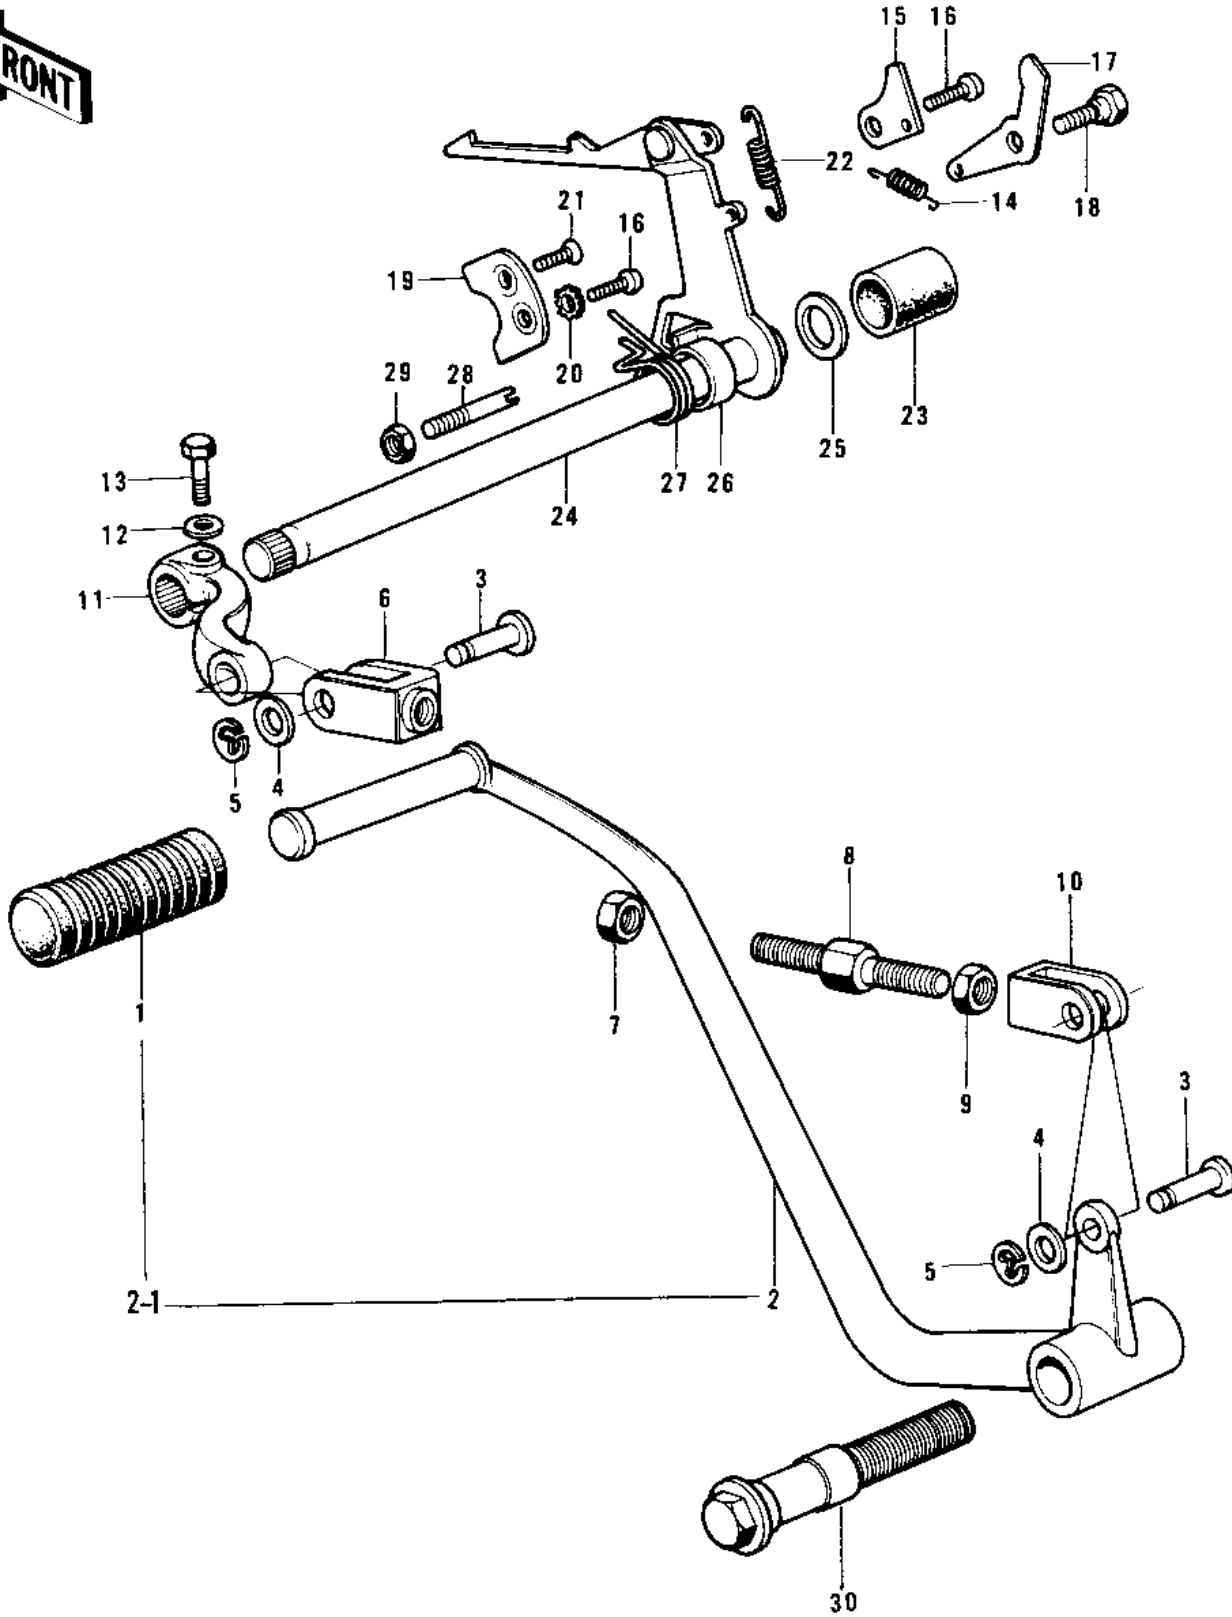

1971 H1-B PARTS DIAGRAM

GEAR CHANGE MECHANISM ('73-'75 D/E/F & ')

1971 H1-B PARTS LIST

GEAR CHANGE MECHANISM ('73-'75 D/E/F & ')

ITEM NAME	PART NUMBER	QUANTITY
RUBBER CHANGE PEDAL (Ref # 1)	13157-004	1
PEDAL ANY,GEAR CHANGE (Ref # 2)	13242-011	1
PEDAL ANY,GEAR CHANGE (Ref # 2-1)	13242-011	1
PIN (Ref # 3)	92043-069	2
WASHER,PLAIN (Ref # 4)	92022-1028	2
CIRCLIP 5MM (Ref # 5)	482K5000	2
CONNECTOR,B (Ref # 6)	13159-008	1
NUT,8MM (Ref # 7)	92017-010	1
BOLT,CHNG PEDAL JOINT (Ref # 8)	92003-115	1
NUT,8MM (Ref # 9)	318N0800	1
CONNECTOR,A (Ref # 10)	13159-007	1
LEVER-GEAR CHANGE (Ref # 11)	13158-011	1
WASHER SPRING 8MM (Ref # 12)	461F0800	1
BOLT,8X20 (Ref # 13)	115G0820	1
BOLT-SMALL-UPSET,8X22 (Ref # 13)	115B0822	1
SPRING,CHNG DRUM LEVR (Ref # 14)	92081-1045	1
PLATE CHANGE DRUM LEV (Ref # 15)	13170-004	1
SCREW PAN HEAD 6X16 (Ref # 16)	220B0616	2
LEVER GEAR CHNG DRUM (Ref # 17)	13168-012	1
BOLT,CHANGE DRUM LEVE (Ref # 18)	92150-1450	1
PLATE CHNG DRUM PSTON (Ref # 19)	13169-005	1
WASHER LOCK 6MM (Ref # 20)	464H0600	1
SCREW CNTSNK HD 6X16 (Ref # 21)	212B0616	1
SPRING,CHANGE LEVER (Ref # 22)	92144-1720	1
SPRING,CHANGE LEVER (Ref # 22)	92081-151	1
RUBBER CAP (Ref # 23)	13080-004	1
LEVER ASSY GEAR CHNG (Ref # 24)	13161-035	1
LEVER ASSY GEAR CHNG (Ref # 24)	13161-035	1
LEVER ASSY,CHANGE (Ref # 24)	13161-045	1

1971 H1-B PARTS LIST

GEAR CHANGE MECHANISM ('73-'75 D/E/F & ')

ITEM NAME	PART NUMBER	QUANTITY
SPACER (Ref # 25)	92026-068	1
COLLAR (Ref # 26)	92027-121	1
SPRING,TENTION (Ref # 27)	92081-1129	1
BOLT,RETURN SPRING (Ref # 28)	92001-1401	1
NUT 8MM (Ref # 29)	312B0800	1
BOLT,CHANGE PEDAL (Ref # 30)	92003-117	1
SHIM-KICK SHAFT,0.5T (Ref # 31)	92022-150	1
NUT,12MM (Ref # 32)	314G1200A	1