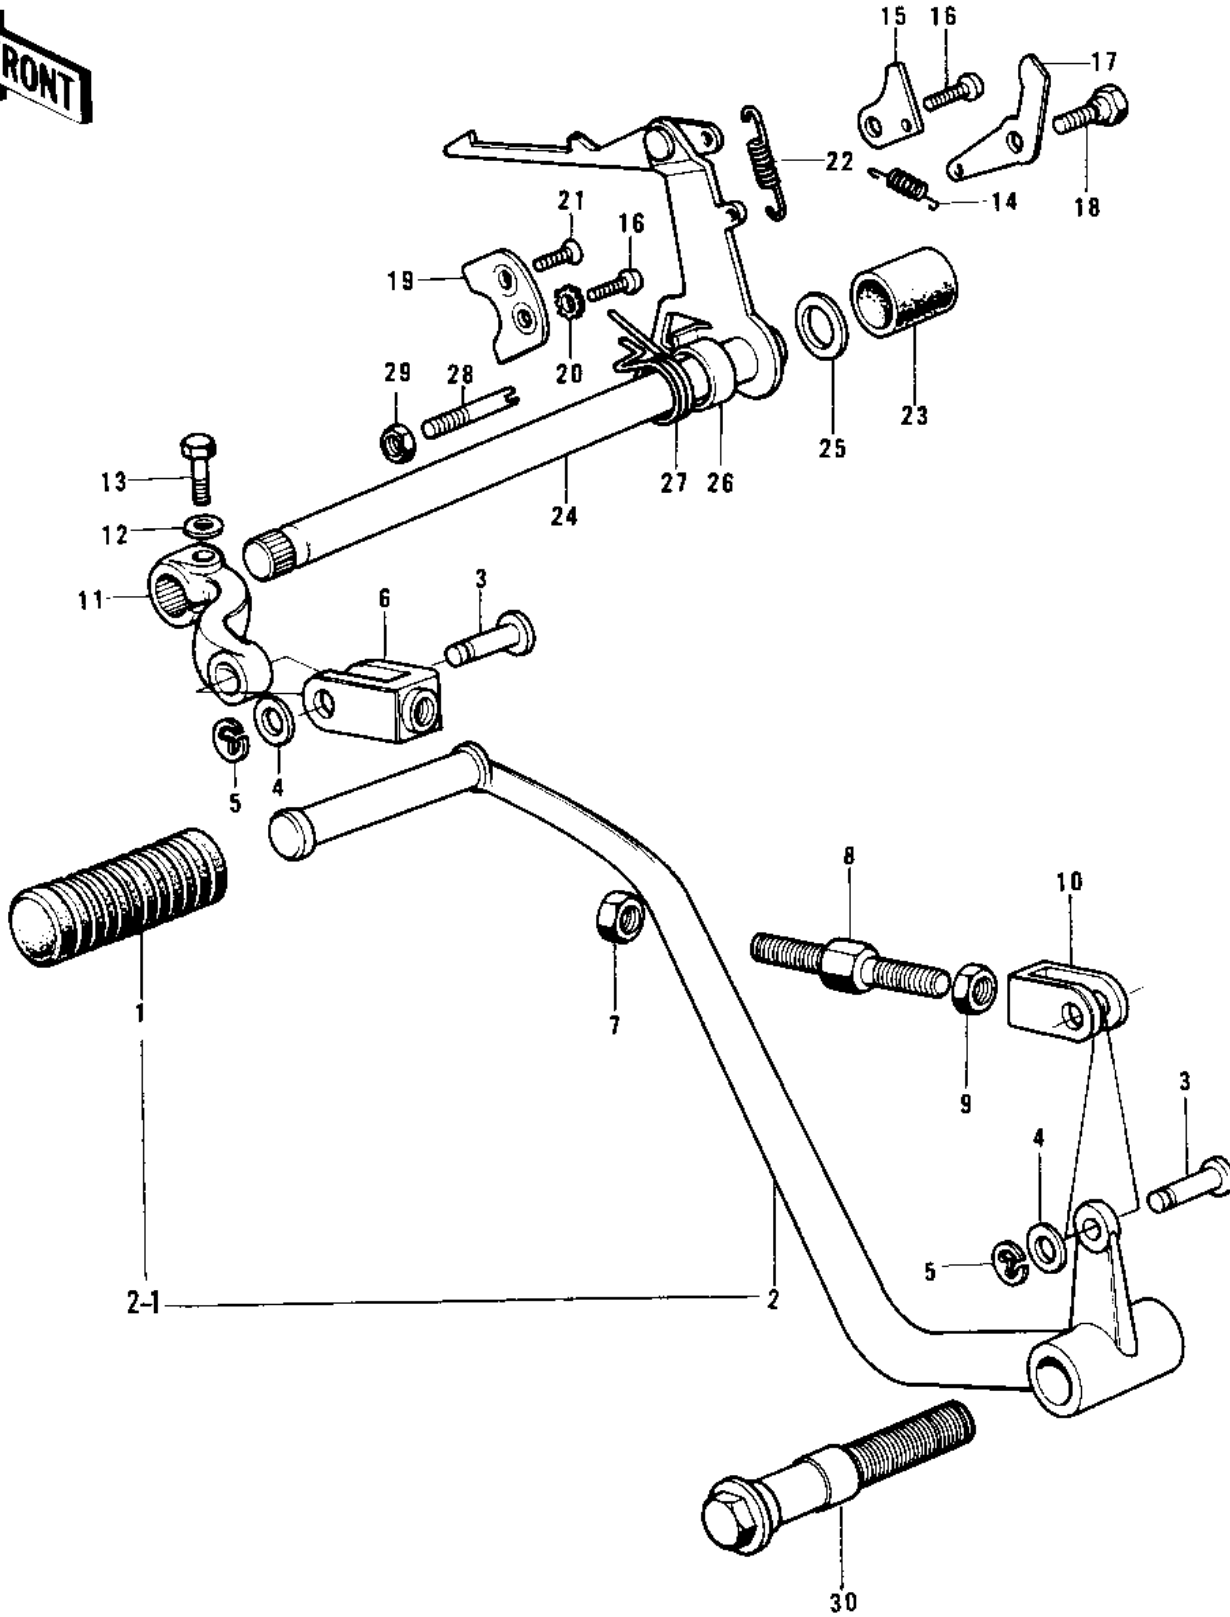

1971 H1-B PARTS DIAGRAM

GEAR CHANGE MECHANISM ('73-'75 D/E/F & ')

1971 H1-B PARTS LIST

GEAR CHANGE MECHANISM ('73-'75 D/E/F & ')

ITEM NAME	PART NUMBER	QUANTITY
RUBBER CHANGE PEDAL (Ref # 1)	13157-004	1
PEDAL ANY,GEAR CHANGE (Ref # 2)	13242-011	1
PEDAL ANY,GEAR CHANGE (Ref # 2-1)	13242-011	1
PIN (Ref # 3)	92043-069	2
WASHER,PLAIN (Ref # 4)	92022-1028	2
CIRCLIP 5MM (Ref # 5)	482K5000	2
CONNECTOR,B (Ref # 6)	13159-008	1
NUT,8MM (Ref # 7)	92017-010	1
BOLT,CHNG PEDAL JOINT (Ref # 8)	92003-115	1
NUT,8MM (Ref # 9)	318N0800	1
CONNECTOR,A (Ref # 10)	13159-007	1
LEVER-GEAR CHANGE (Ref # 11)	13158-011	1
WASHER SPRING 8MM (Ref # 12)	461F0800	1
BOLT,8X20 (Ref # 13)	115G0820	1
BOLT-SMALL-UPSET,8X22 (Ref # 13)	115B0822	1
SPRING,CHNG DRUM LEVR (Ref # 14)	92081-1045	1
PLATE CHANGE DRUM LEV (Ref # 15)	13170-004	1
SCREW PAN HEAD 6X16 (Ref # 16)	220B0616	2
LEVER GEAR CHNG DRUM (Ref # 17)	13168-012	1
BOLT,CHANGE DRUM LEVE (Ref # 18)	92150-1450	1
PLATE CHNG DRUM PSTON (Ref # 19)	13169-005	1
WASHER LOCK 6MM (Ref # 20)	464H0600	1
SCREW CNTSNK HD 6X16 (Ref # 21)	212B0616	1
SPRING,CHANGE LEVER (Ref # 22)	92144-1720	1
SPRING,CHANGE LEVER (Ref # 22)	92081-151	1
RUBBER CAP (Ref # 23)	13080-004	1
LEVER ASSY GEAR CHNG (Ref # 24)	13161-035	1
LEVER ASSY GEAR CHNG (Ref # 24)	13161-035	1
LEVER ASSY,CHANGE (Ref # 24)	13161-045	1

1971 H1-B PARTS LIST

GEAR CHANGE MECHANISM ('73-'75 D/E/F & ')

ITEM NAME	PART NUMBER	QUANTITY
SPACER (Ref # 25)	92026-068	1
COLLAR (Ref # 26)	92027-121	1
SPRING,TENTION (Ref # 27)	92081-1129	1
BOLT,RETURN SPRING (Ref # 28)	92001-1401	1
NUT 8MM (Ref # 29)	312B0800	1
BOLT,CHANGE PEDAL (Ref # 30)	92003-117	1
SHIM-KICK SHAFT,0.5T (Ref # 31)	92022-150	1
NUT,12MM (Ref # 32)	314G1200A	1