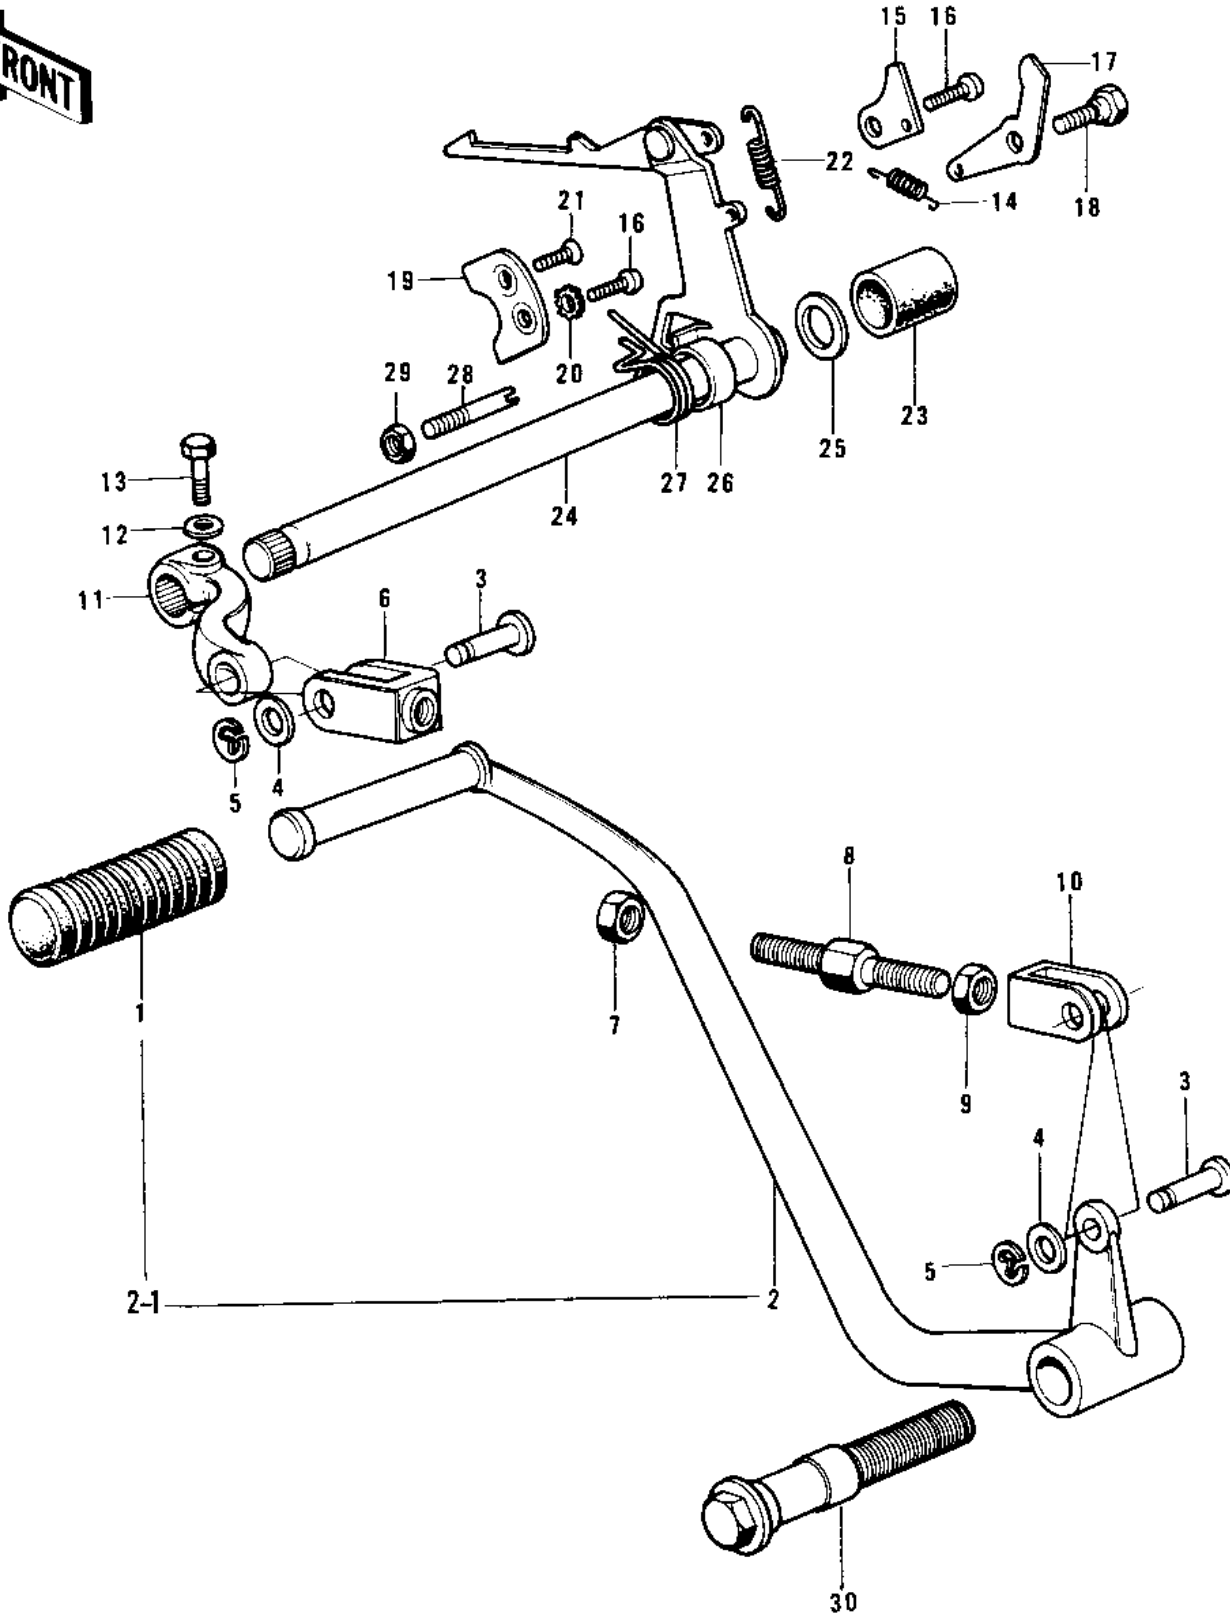

1974 H1-E PARTS DIAGRAM

GEAR CHANGE MECHANISM ('73-'75 D/E/F & ')

1974 H1-E PARTS LIST

GEAR CHANGE MECHANISM ('73-'75 D/E/F & ')

ITEM NAME	PART NUMBER	QUANTITY
RUBBER CHANGE PEDAL (Ref # 1)	13157-004	1
PEDAL ANY,GEAR CHANGE (Ref # 2)	13242-011	1
PEDAL ANY,GEAR CHANGE (Ref # 2-1)	13242-011	1
PIN (Ref # 3)	92043-069	2
WASHER,PLAIN (Ref # 4)	92022-1028	2
CIRCLIP 5MM (Ref # 5)	482K5000	2
CONNECTOR,B (Ref # 6)	13159-008	1
NUT,8MM (Ref # 7)	92017-010	1
BOLT,CHNG PEDAL JOINT (Ref # 8)	92003-115	1
NUT,8MM (Ref # 9)	318N0800	1
CONNECTOR,A (Ref # 10)	13159-007	1
LEVER-GEAR CHANGE (Ref # 11)	13158-011	1
WASHER SPRING 8MM (Ref # 12)	461F0800	1
BOLT,8X20 (Ref # 13)	115G0820	1
BOLT-SMALL-UPSET,8X22 (Ref # 13)	115B0822	1
SPRING,CHNG DRUM LEVR (Ref # 14)	92081-1045	1
PLATE CHANGE DRUM LEV (Ref # 15)	13170-004	1
SCREW PAN HEAD 6X16 (Ref # 16)	220B0616	2
LEVER GEAR CHNG DRUM (Ref # 17)	13168-012	1
BOLT,CHANGE DRUM LEVE (Ref # 18)	92150-1450	1
PLATE CHNG DRUM PSTON (Ref # 19)	13169-005	1
WASHER LOCK 6MM (Ref # 20)	464H0600	1
SCREW CNTSNK HD 6X16 (Ref # 21)	212B0616	1
SPRING,CHANGE LEVER (Ref # 22)	92144-1720	1
SPRING,CHANGE LEVER (Ref # 22)	92081-151	1
RUBBER CAP (Ref # 23)	13080-004	1
LEVER ASSY GEAR CHNG (Ref # 24)	13161-035	1
LEVER ASSY GEAR CHNG (Ref # 24)	13161-035	1
LEVER ASSY,CHANGE (Ref # 24)	13161-045	1

1974 H1-E PARTS LIST

GEAR CHANGE MECHANISM ('73-'75 D/E/F & ')

ITEM NAME	PART NUMBER	QUANTITY
SPACER (Ref # 25)	92026-068	1
COLLAR (Ref # 26)	92027-121	1
SPRING,TENTION (Ref # 27)	92081-1129	1
BOLT,RETURN SPRING (Ref # 28)	92001-1401	1
NUT 8MM (Ref # 29)	312B0800	1
BOLT,CHANGE PEDAL (Ref # 30)	92003-117	1
SHIM-KICK SHAFT,0.5T (Ref # 31)	92022-150	1
NUT,12MM (Ref # 32)	314G1200A	1