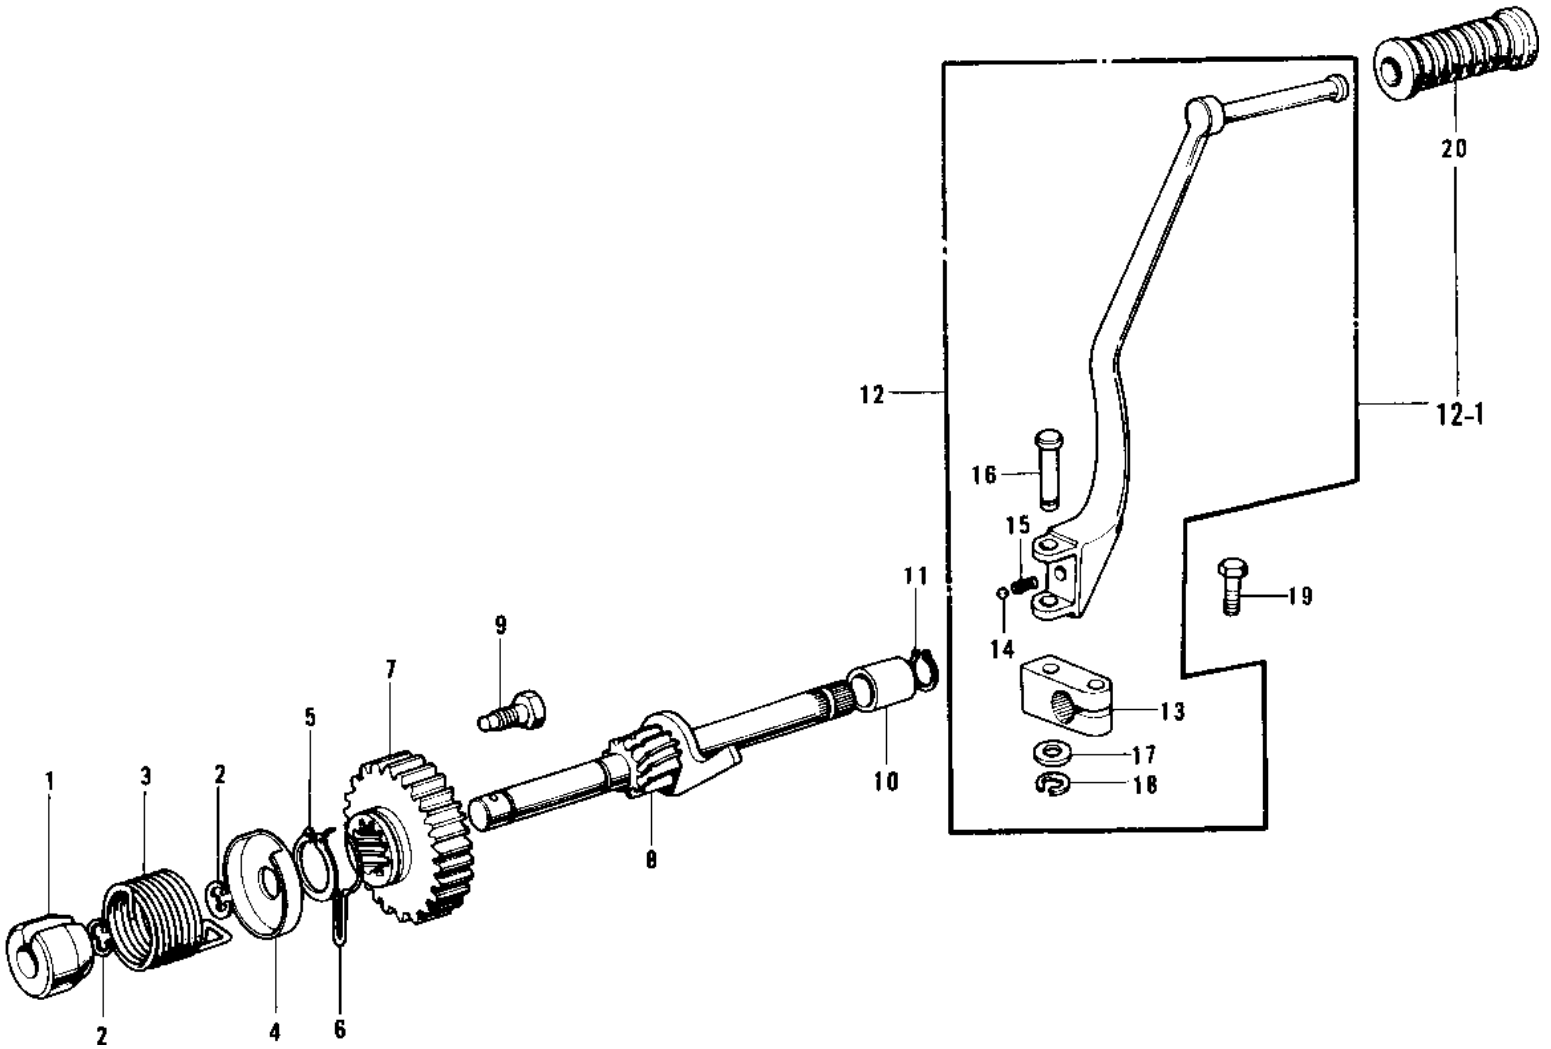

# 1974 H1-E PARTS DIAGRAM

KICKSTARTER MECHANISM ('73-'75 D/E/F & ')

# 1974 H1-E PARTS LIST

KICKSTARTER MECHANISM ('73-'75 D/E/F & ')

ITEM NAME	PART NUMBER	QUANTITY
GUIDE KICK SPRING (Ref # 1)	13070-001	1
CIRCLIP 10MM (Ref # 2)	482J0100	2
SPRING KICKSTARTER (Ref # 3)	92081-021	1
PLATE KICK GEAR HLDER (Ref # 4)	13071-003	1
CIRCLIP 26MM (Ref # 5)	480J2600	1
HOLDER KICK GEAR (Ref # 6)	13077-002	1
GEAR KICKSTARTER (Ref # 7)	13068-015	1
SHAFT ASY,KICKSTARTER (Ref # 8)	13245-009	1
SHAFT ASY,KICKSTARTER (Ref # 8)	13245-009	1
STOPPER KICKSTARTER (Ref # 9)	13072-006	1
BUSH (Ref # 10)	92028-072	1
CIRCLIP 16MM (Ref # 11)	480J1600	1
PEDAL,KICKSTARTER (Ref # 12)	13064-016	1
PEDAL,KICKSTARTER (Ref # 12-1)	13064-016	1
BOSS-KICK PEDAL (Ref # 13)	13061-013	1
BOSS,KICK PEDAL (Ref # 13)	13061-020	1
BALL STEEL 1/4' (Ref # 14)	600A0800	1
SPRING KICK PEDAL (Ref # 15)	92081-020	1
PIN-KICKSTARTER (Ref # 16)	92043-075	1
WASHER PLAIN 8MM (Ref # 17)	410B0800	1
CIRCLIP 5MM (Ref # 18)	482K5000	1
BOLT-KICK PEDAL (Ref # 19)	92001-101	1
RUBBER KICK PEDAL (Ref # 20)	13063-004	1