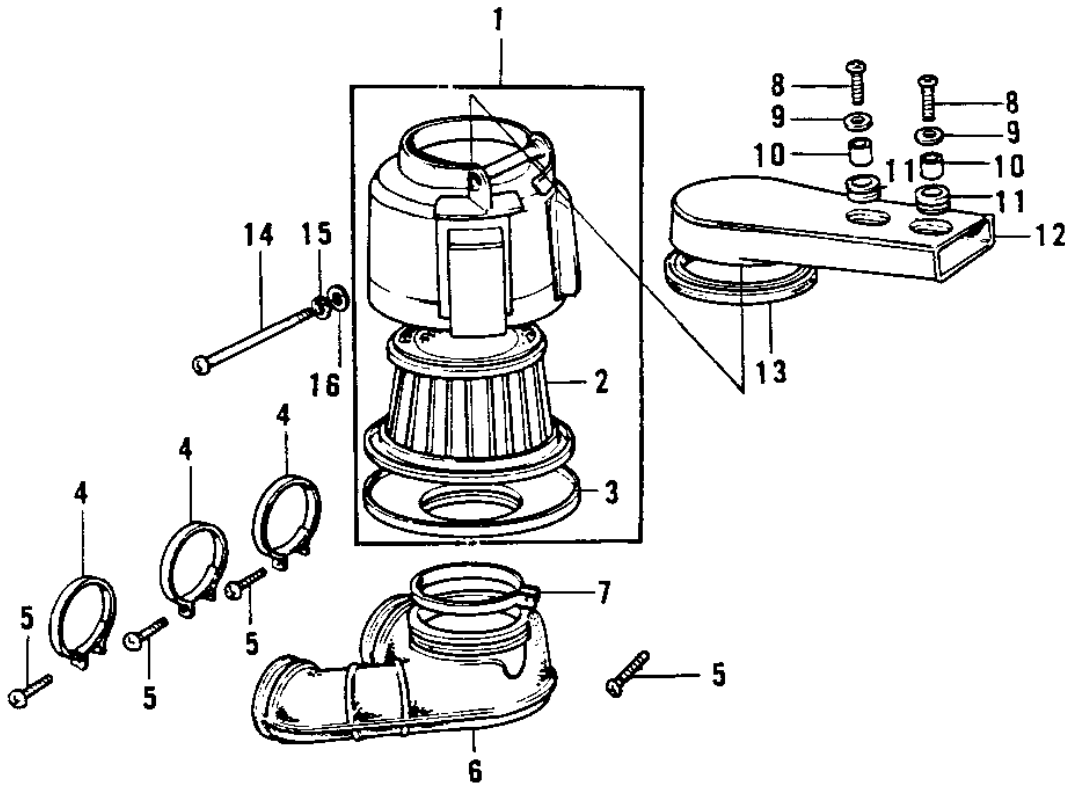

# 1974 H1-E PARTS DIAGRAM

AIR CLEANER (H1-D/E/F)

**(H1-D/E)**

## AIR CLEANER (H1-D/E/F)

ITEM NAME	PART NUMBER	QUANTITY
AIR CLEANER ASY,BLACK (Ref # 1)	11010-065-10	1
AIR CLEANER ASY,BLACK (Ref # 1)	11010-091-21	1
ELEMENT,AIR CLNR (Ref # 2)	11013-019	1
CAP AIR CLEANER (Ref # 3)	11012-011	1
CLAMP (Ref # 4)	92037-1326	3
SCREW PAN HEAD 6X35 (Ref # 5)	220B0635	4
SCREW-PAN-CROS,6X35,B (Ref # 5)	220C0635	4
PIPE ASSY-INLET (Ref # 6)	11015-033	1
CLAMP,AIR CLEANER (Ref # 7)	92037-128	1
SCREW PAN HEAD 6X45 (Ref # 8)	220B0645	2
WASHER 6.5X20X1.6T (Ref # 9)	92022-125	2
COLLAR-SILENCER (Ref # 10)	92027-149	2
DAMPER RUBBER (Ref # 11)	92075-118	2
SILENCER (Ref # 12)	11016-006	1
GASKET,SILENCER (Ref # 13)	11017-009	1
SCREW PAN HEAD 6X110 (Ref # 14)	220B06110	1
WASHER SPRING 6MM (Ref # 15)	461F0600	1
WASHER PLAIN 6MM (Ref # 16)	411B0600	1