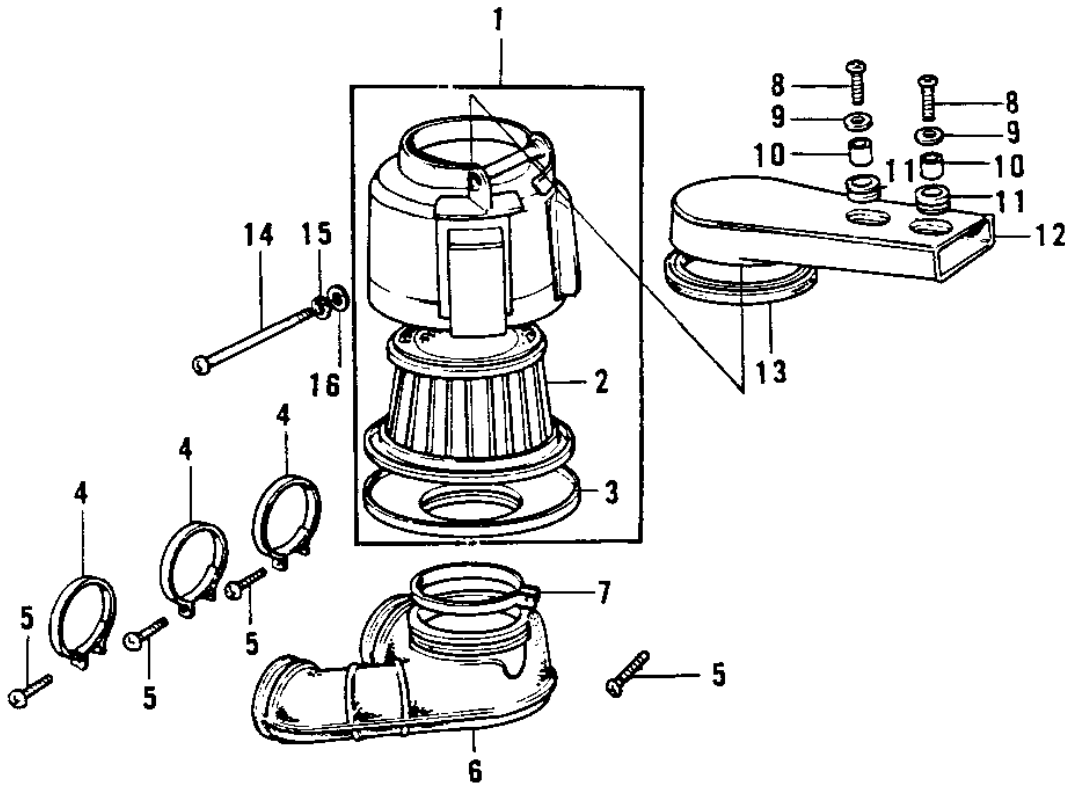

# 1975 H1-F PARTS DIAGRAM

AIR CLEANER (H1-D/E/F)

**(H1-D/E)**

## AIR CLEANER (H1-D/E/F)

ITEM NAME	PART NUMBER	QUANTITY
AIR CLEANER ASY,BLACK (Ref # 1)	11010-065-10	1
AIR CLEANER ASY,BLACK (Ref # 1)	11010-091-21	1
ELEMENT,AIR CLNR (Ref # 2)	11013-019	1
CAP AIR CLEANER (Ref # 3)	11012-011	1
CLAMP (Ref # 4)	92037-1326	3
SCREW PAN HEAD 6X35 (Ref # 5)	220B0635	4
SCREW-PAN-CROS,6X35,B (Ref # 5)	220C0635	4
PIPE ASSY-INLET (Ref # 6)	11015-033	1
CLAMP,AIR CLEANER (Ref # 7)	92037-128	1
SCREW PAN HEAD 6X45 (Ref # 8)	220B0645	2
WASHER 6.5X20X1.6T (Ref # 9)	92022-125	2
COLLAR-SILENCER (Ref # 10)	92027-149	2
DAMPER RUBBER (Ref # 11)	92075-118	2
SILENCER (Ref # 12)	11016-006	1
GASKET,SILENCER (Ref # 13)	11017-009	1
SCREW PAN HEAD 6X110 (Ref # 14)	220B06110	1
WASHER SPRING 6MM (Ref # 15)	461F0600	1
WASHER PLAIN 6MM (Ref # 16)	411B0600	1