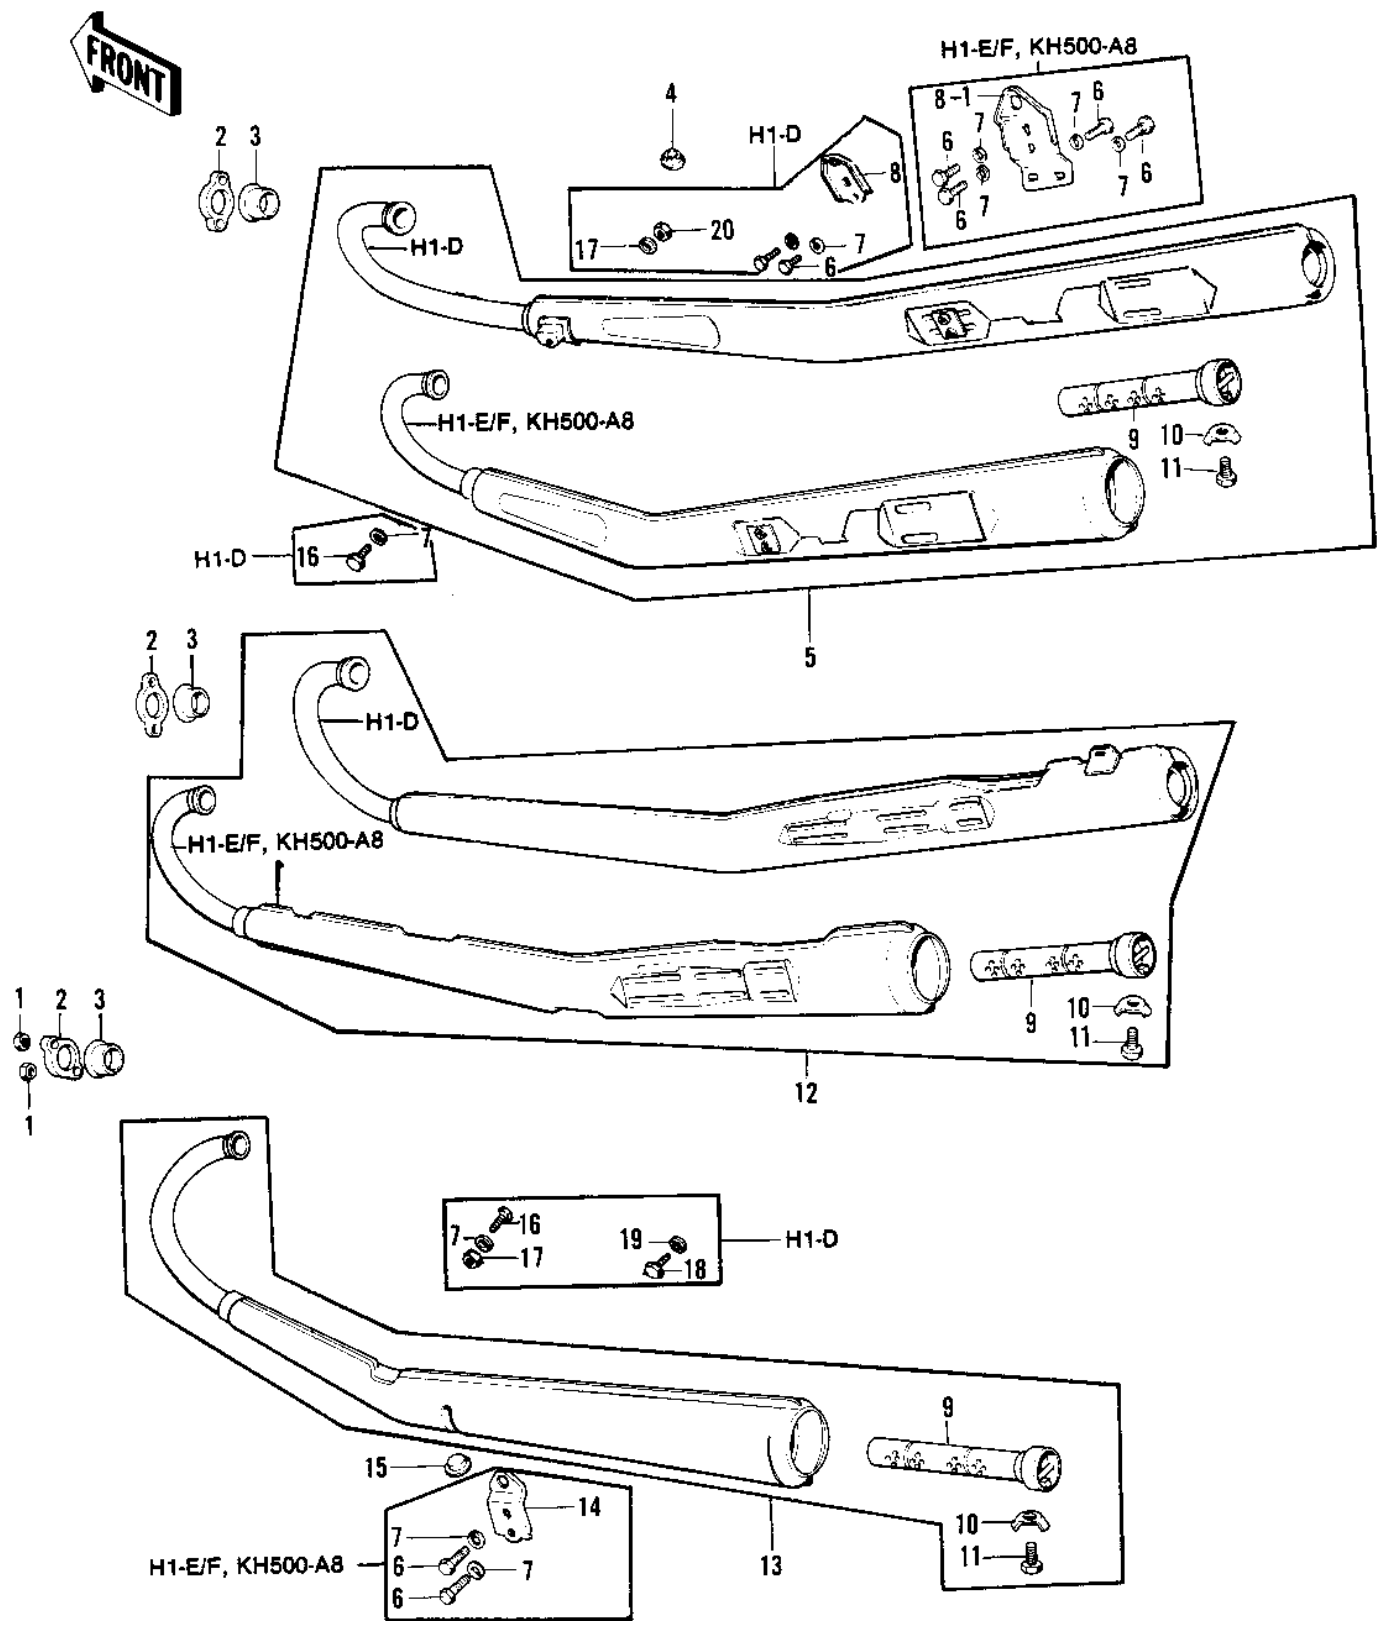

1969 Mach III PARTS DIAGRAM

MUFFLERS (73-75 D/E/F & 76 A8)

1969 Mach III PARTS LIST

MUFFLERS ('73-'75 D/E/F & '76 A8)

ITEM NAME	PART NUMBER	QUANTITY
NUT 6MM (Ref # 1)	311B0600	6
NUT,8MM (Ref # 1)	311B0800	6
NUT,8MM (Ref # 1)	311B0800	6
HOLDER,EXHAUST (Ref # 2)	18069-044	3
HOLDER,EXHAUST (Ref # 2)	18069-049	3
INSERT,EXHAUST HOLDER (Ref # 3)	18070-007	3
DAMPER RUBBER (Ref # 4)	92075-006	1
MUFFLER ASSY,R.H (Ref # 5)	18001-086	1
MUFFLER ASSY,R.H (Ref # 5)	18001-164	1
MUFFLER ASSY,R.H (Ref # 5)	18001-164	1
MUFFLER ASSY,R.H (Ref # 5)	18001-179	1
BOLT-SMALL-UPSET,8X14 (Ref # 6)	115B0814	4
BOLT-SMALL-UPSET,8X14 (Ref # 6)	115B0814	6
WASHER SPRING 8MM (Ref # 7)	461F0800	6
BRACKET,MUFFLER (Ref # 8)	18061-039	2
BRACKET,MUFFLER,R.H (Ref # 8-1)	18061-050	1
BAFFLE TUBE (Ref # 9)	18033-064	3
WASHER LOCK 6MM (Ref # 10)	92024-016	3
BOLT-UPSET,6X12 (Ref # 11)	112G0612	3
MUFFLER ASSY,CENTER (Ref # 12)	18001-085	1
MUFFLER ASSY,CENTER (Ref # 12)	18001-163	1
MUFFLER ASSY,CENTER (Ref # 12)	18001-163	1
MUFFLER ASSY,CENTER (Ref # 12)	18001-178	1
MUFFLER ASSY,L.H (Ref # 13)	18001-084	1
MUFFLER ASSY L.H. (Ref # 13)	18001-162	1
MUFFLER ASSY L.H. (Ref # 13)	18001-162	1
MUFFLER ASSY,L.H (Ref # 13)	18001-177	1
BRACKET,MUFFLER,L.H (Ref # 14)	18061-049	1
DAMPER RUBB MAIN STAD (Ref # 15)	92075-015	1