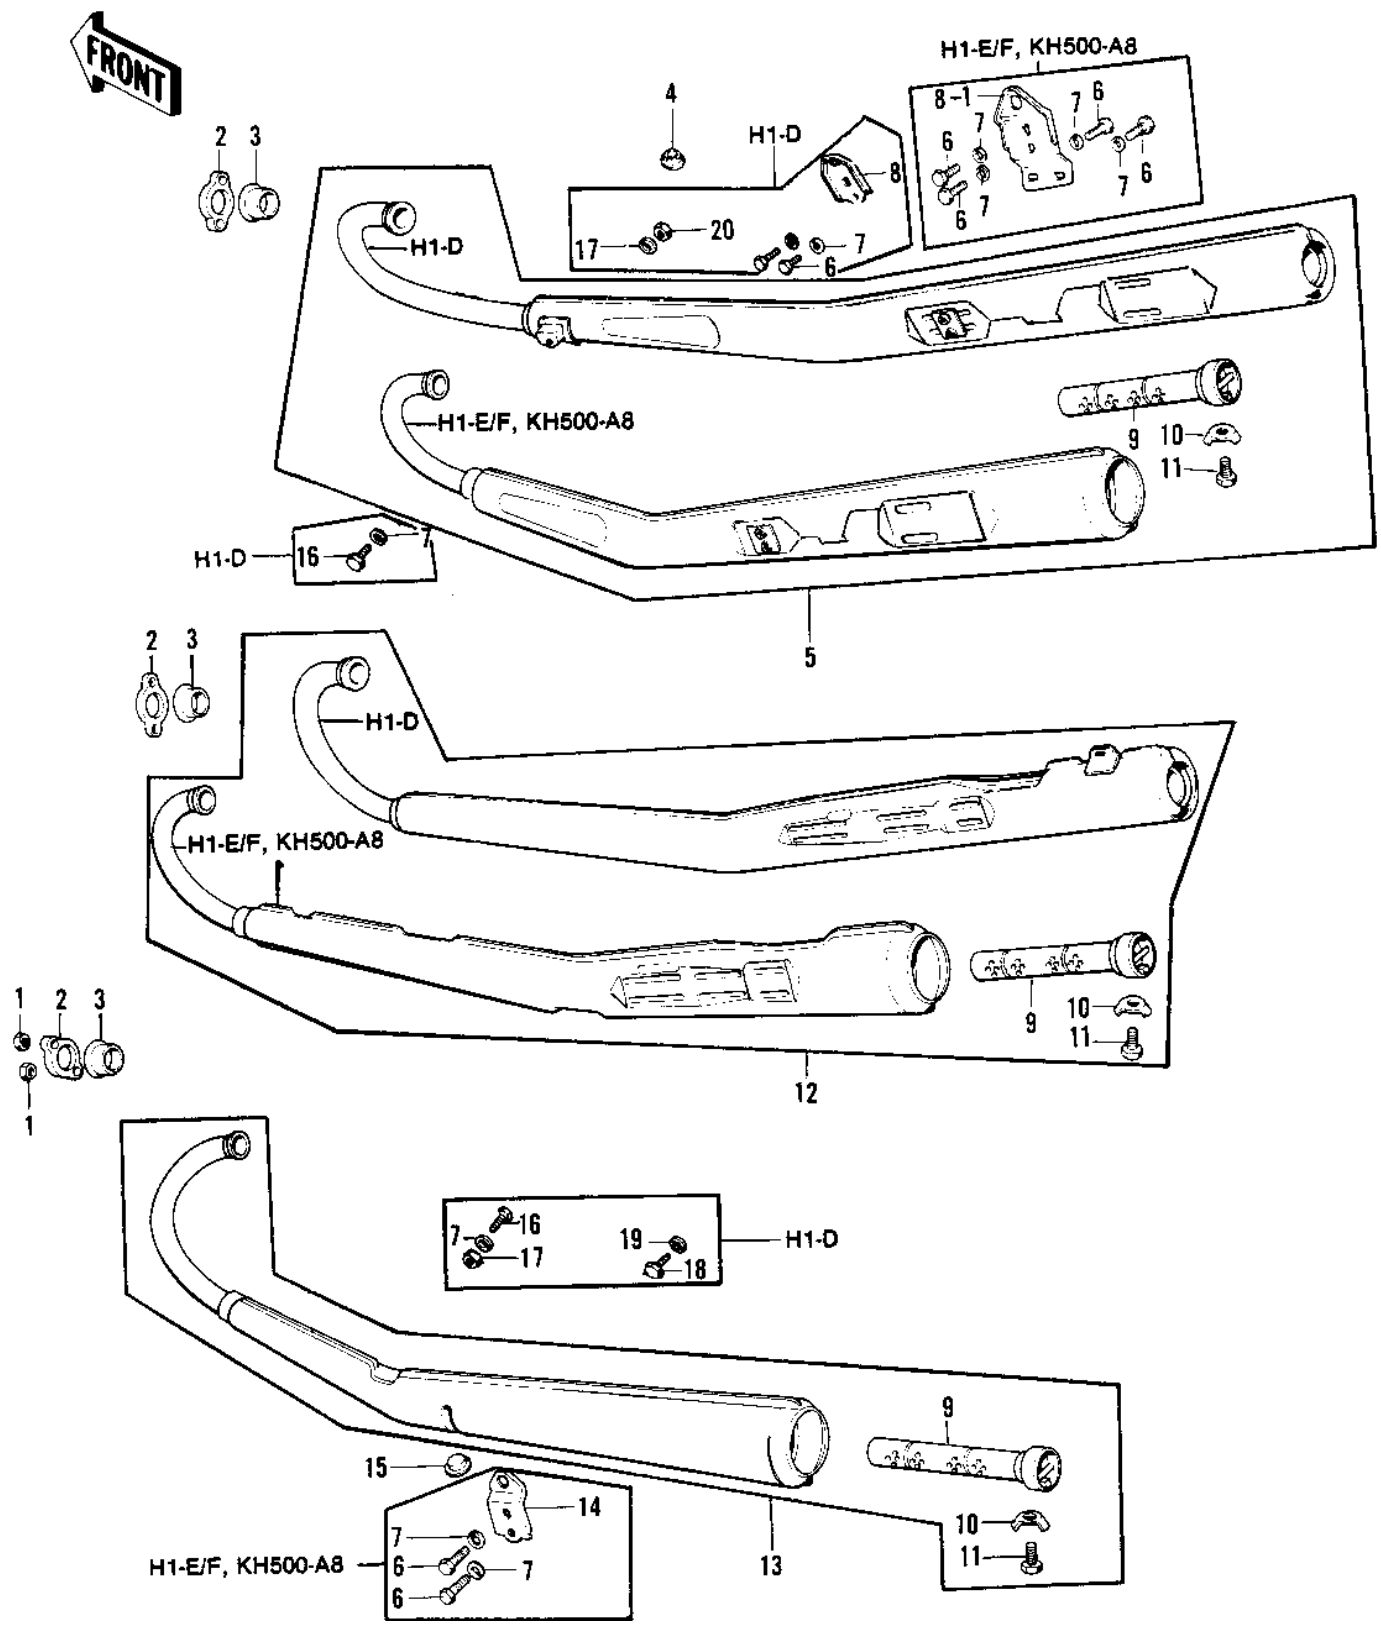

# 1969 Mach III PARTS DIAGRAM

MUFFLERS (73-75 D/E/F & 76 A8)

# 1969 Mach III PARTS LIST

MUFFLERS ('73-'75 D/E/F & '76 A8)

ITEM NAME	PART NUMBER	QUANTITY
NUT 6MM (Ref # 1)	311B0600	6
NUT,8MM (Ref # 1)	311B0800	6
NUT,8MM (Ref # 1)	311B0800	6
HOLDER,EXHAUST (Ref # 2)	18069-044	3
HOLDER,EXHAUST (Ref # 2)	18069-049	3
INSERT,EXHAUST HOLDER (Ref # 3)	18070-007	3
DAMPER RUBBER (Ref # 4)	92075-006	1
MUFFLER ASSY,R.H (Ref # 5)	18001-086	1
MUFFLER ASSY,R.H (Ref # 5)	18001-164	1
MUFFLER ASSY,R.H (Ref # 5)	18001-164	1
MUFFLER ASSY,R.H (Ref # 5)	18001-179	1
BOLT-SMALL-UPSET,8X14 (Ref # 6)	115B0814	4
BOLT-SMALL-UPSET,8X14 (Ref # 6)	115B0814	6
WASHER SPRING 8MM (Ref # 7)	461F0800	6
BRACKET,MUFFLER (Ref # 8)	18061-039	2
BRACKET,MUFFLER,R.H (Ref # 8-1)	18061-050	1
BAFFLE TUBE (Ref # 9)	18033-064	3
WASHER LOCK 6MM (Ref # 10)	92024-016	3
BOLT-UPSET,6X12 (Ref # 11)	112G0612	3
MUFFLER ASSY,CENTER (Ref # 12)	18001-085	1
MUFFLER ASSY,CENTER (Ref # 12)	18001-163	1
MUFFLER ASSY,CENTER (Ref # 12)	18001-163	1
MUFFLER ASSY,CENTER (Ref # 12)	18001-178	1
MUFFLER ASSY,L.H (Ref # 13)	18001-084	1
MUFFLER ASSY L.H. (Ref # 13)	18001-162	1
MUFFLER ASSY L.H. (Ref # 13)	18001-162	1
MUFFLER ASSY,L.H (Ref # 13)	18001-177	1
BRACKET,MUFFLER,L.H (Ref # 14)	18061-049	1
DAMPER RUBB MAIN STAD (Ref # 15)	92075-015	1