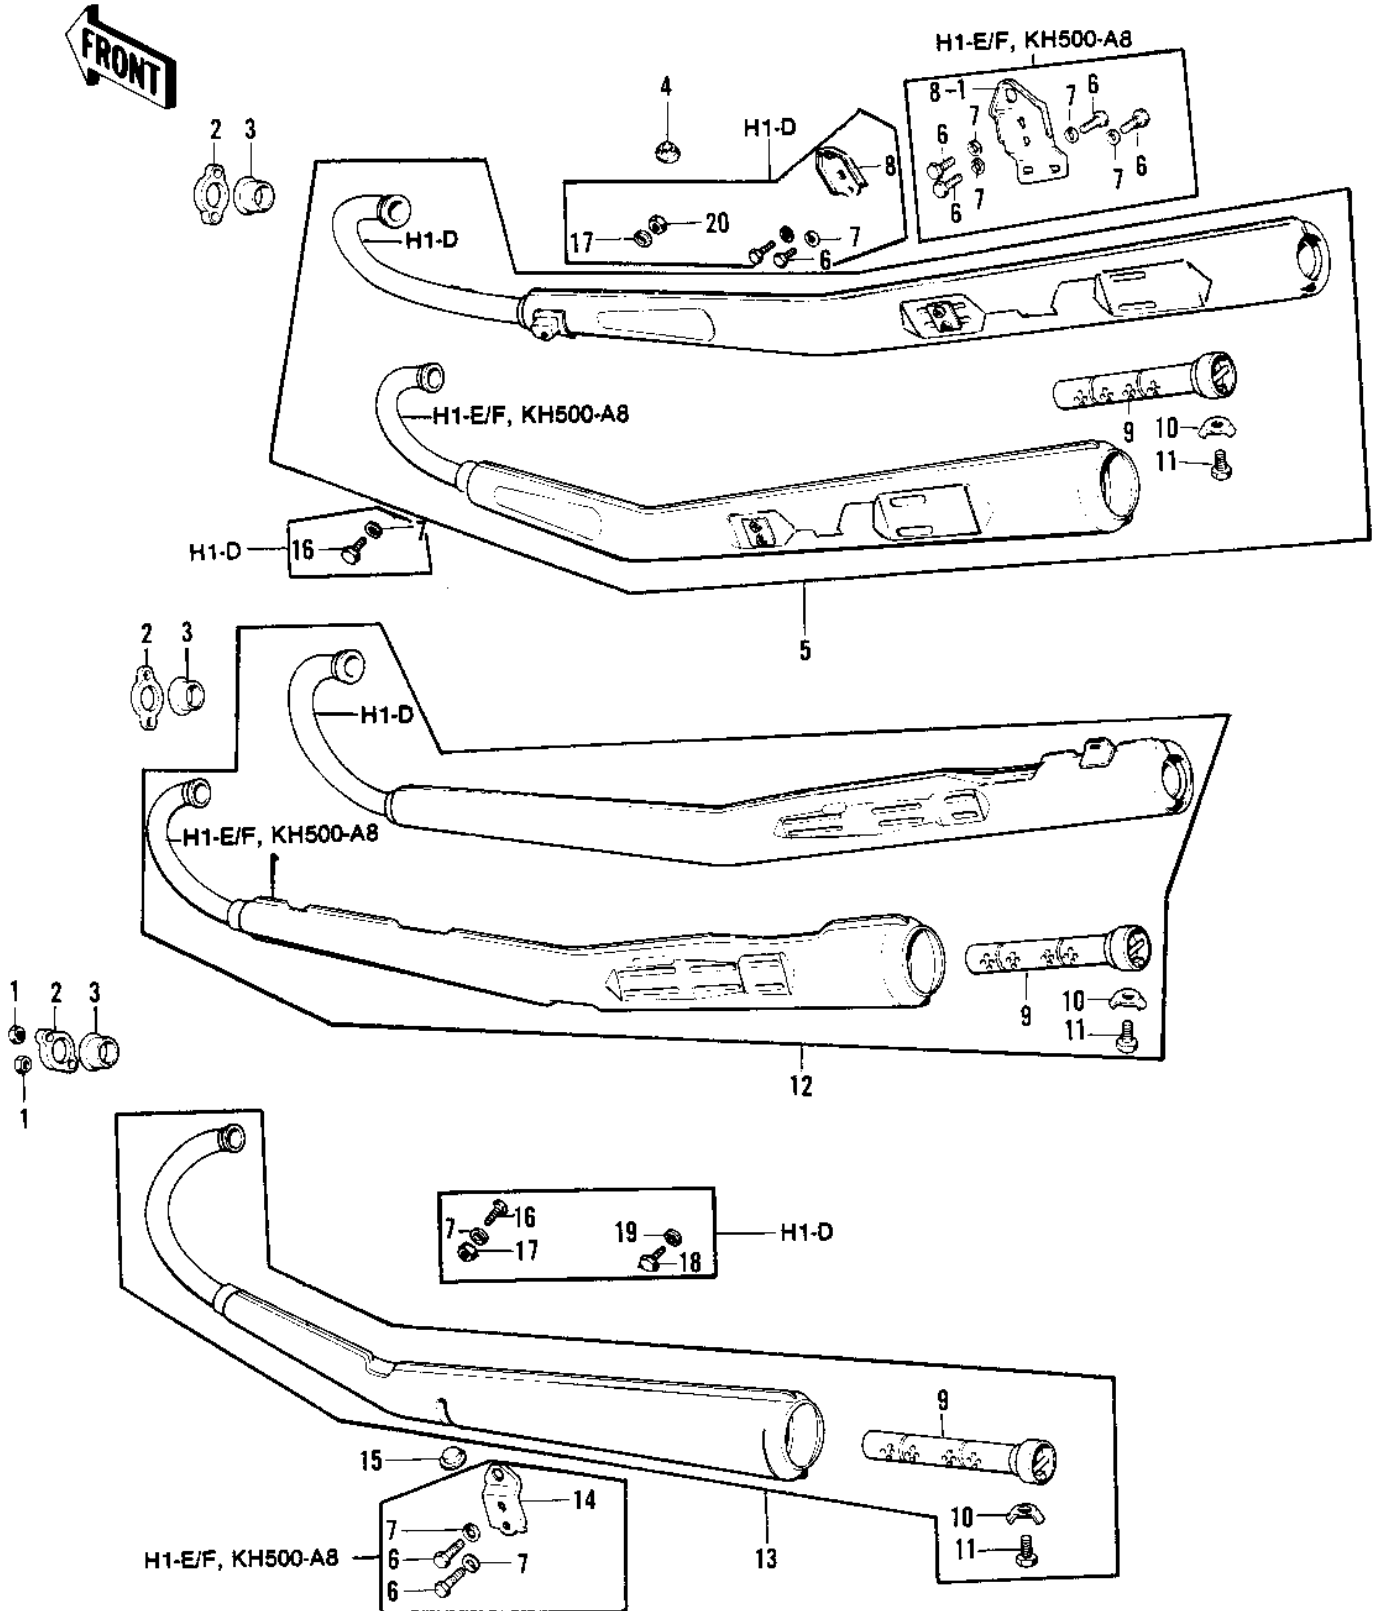

1972 H1-C PARTS DIAGRAM

MUFFLERS (73-75 D/E/F & 76 A8)

1972 H1-C PARTS LIST

MUFFLERS ('73-'75 D/E/F & '76 A8)

ITEM NAME	PART NUMBER	QUANTITY
NUT 6MM (Ref # 1)	311B0600	6
NUT,8MM (Ref # 1)	311B0800	6
NUT,8MM (Ref # 1)	311B0800	6
HOLDER,EXHAUST (Ref # 2)	18069-044	3
HOLDER,EXHAUST (Ref # 2)	18069-049	3
INSERT,EXHAUST HOLDER (Ref # 3)	18070-007	3
DAMPER RUBBER (Ref # 4)	92075-006	1
MUFFLER ASSY,R.H (Ref # 5)	18001-086	1
MUFFLER ASSY,R.H (Ref # 5)	18001-164	1
MUFFLER ASSY,R.H (Ref # 5)	18001-164	1
MUFFLER ASSY,R.H (Ref # 5)	18001-179	1
BOLT-SMALL-UPSET,8X14 (Ref # 6)	115B0814	4
BOLT-SMALL-UPSET,8X14 (Ref # 6)	115B0814	6
WASHER SPRING 8MM (Ref # 7)	461F0800	6
BRACKET,MUFFLER (Ref # 8)	18061-039	2
BRACKET,MUFFLER,R.H (Ref # 8-1)	18061-050	1
BAFFLE TUBE (Ref # 9)	18033-064	3
WASHER LOCK 6MM (Ref # 10)	92024-016	3
BOLT-UPSET,6X12 (Ref # 11)	112G0612	3
MUFFLER ASSY,CENTER (Ref # 12)	18001-085	1
MUFFLER ASSY,CENTER (Ref # 12)	18001-163	1
MUFFLER ASSY,CENTER (Ref # 12)	18001-163	1
MUFFLER ASSY,CENTER (Ref # 12)	18001-178	1
MUFFLER ASSY,L.H (Ref # 13)	18001-084	1
MUFFLER ASSY L.H. (Ref # 13)	18001-162	1
MUFFLER ASSY L.H. (Ref # 13)	18001-162	1
MUFFLER ASSY,L.H (Ref # 13)	18001-177	1
BRACKET,MUFFLER,L.H (Ref # 14)	18061-049	1
DAMPER RUBB MAIN STAD (Ref # 15)	92075-015	1