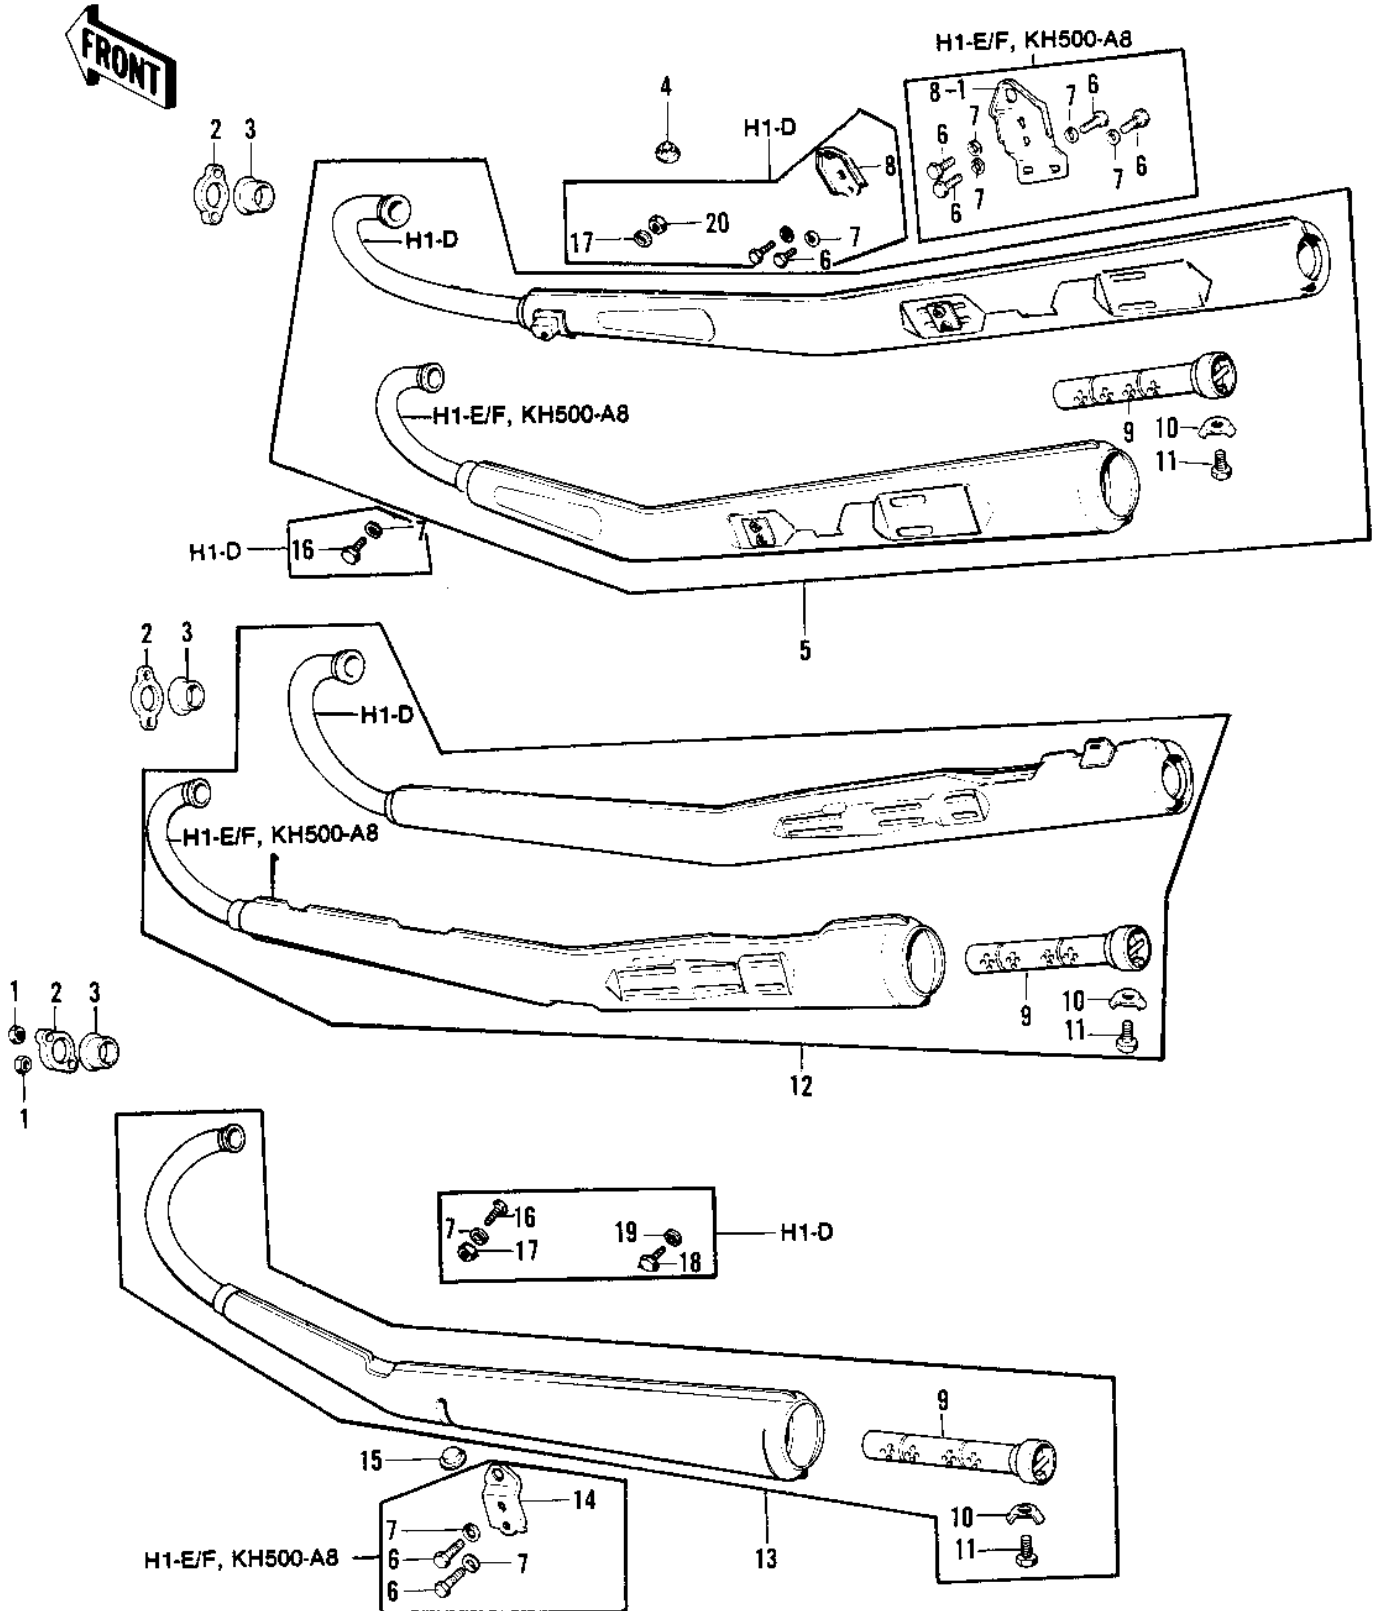

1974 H1-E PARTS DIAGRAM

MUFFLERS (73-75 D/E/F & 76 A8)

1974 H1-E PARTS LIST

MUFFLERS ('73-'75 D/E/F & '76 A8)

| ITEM NAME | PART NUMBER | QUANTITY |
|----------------------------------|-------------|----------|
| NUT 6MM (Ref # 1) | 311B0600 | 6 |
| NUT,8MM (Ref # 1) | 311B0800 | 6 |
| NUT,8MM (Ref # 1) | 311B0800 | 6 |
| HOLDER,EXHAUST (Ref # 2) | 18069-044 | 3 |
| HOLDER,EXHAUST (Ref # 2) | 18069-049 | 3 |
| INSERT,EXHAUST HOLDER (Ref # 3) | 18070-007 | 3 |
| DAMPER RUBBER (Ref # 4) | 92075-006 | 1 |
| MUFFLER ASSY,R.H (Ref # 5) | 18001-086 | 1 |
| MUFFLER ASSY,R.H (Ref # 5) | 18001-164 | 1 |
| MUFFLER ASSY,R.H (Ref # 5) | 18001-164 | 1 |
| MUFFLER ASSY,R.H (Ref # 5) | 18001-179 | 1 |
| BOLT-SMALL-UPSET,8X14 (Ref # 6) | 115B0814 | 4 |
| BOLT-SMALL-UPSET,8X14 (Ref # 6) | 115B0814 | 6 |
| WASHER SPRING 8MM (Ref # 7) | 461F0800 | 6 |
| BRACKET,MUFFLER (Ref # 8) | 18061-039 | 2 |
| BRACKET,MUFFLER,R.H (Ref # 8-1) | 18061-050 | 1 |
| BAFFLE TUBE (Ref # 9) | 18033-064 | 3 |
| WASHER LOCK 6MM (Ref # 10) | 92024-016 | 3 |
| BOLT-UPSET,6X12 (Ref # 11) | 112G0612 | 3 |
| MUFFLER ASSY,CENTER (Ref # 12) | 18001-085 | 1 |
| MUFFLER ASSY,CENTER (Ref # 12) | 18001-163 | 1 |
| MUFFLER ASSY,CENTER (Ref # 12) | 18001-163 | 1 |
| MUFFLER ASSY,CENTER (Ref # 12) | 18001-178 | 1 |
| MUFFLER ASSY,L.H (Ref # 13) | 18001-084 | 1 |
| MUFFLER ASSY L.H. (Ref # 13) | 18001-162 | 1 |
| MUFFLER ASSY L.H. (Ref # 13) | 18001-162 | 1 |
| MUFFLER ASSY,L.H (Ref # 13) | 18001-177 | 1 |
| BRACKET,MUFFLER,L.H (Ref # 14) | 18061-049 | 1 |
| DAMPER RUBB MAIN STAD (Ref # 15) | 92075-015 | 1 |