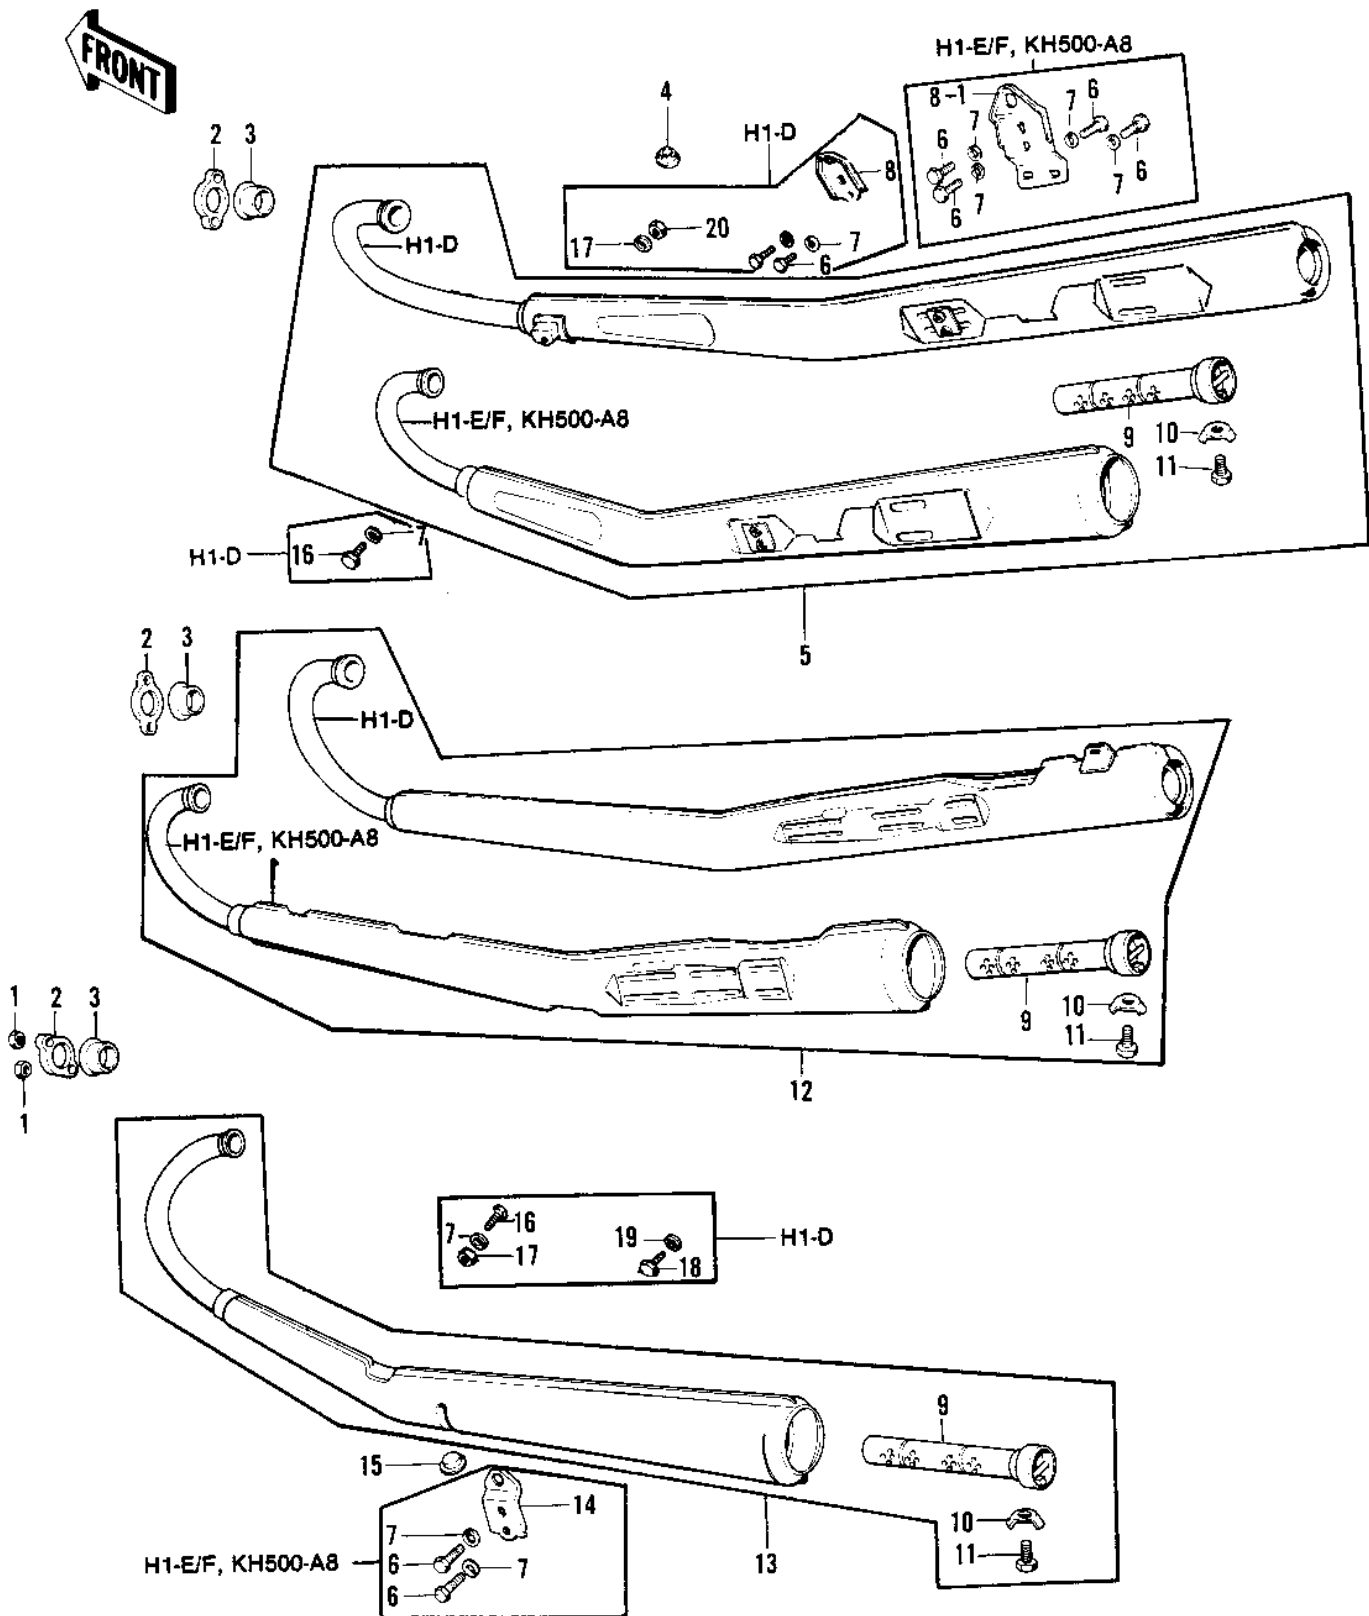

1975 H1-F PARTS DIAGRAM

MUFFLERS (73-75 D/E/F & 76 A8)

1975 H1-F PARTS LIST

MUFFLERS ('73-'75 D/E/F & '76 A8)

ITEM NAME	PART NUMBER	QUANTITY
NUT 6MM (Ref # 1)	311B0600	6
NUT,8MM (Ref # 1)	311B0800	6
NUT,8MM (Ref # 1)	311B0800	6
HOLDER,EXHAUST (Ref # 2)	18069-044	3
HOLDER,EXHAUST (Ref # 2)	18069-049	3
INSERT,EXHAUST HOLDER (Ref # 3)	18070-007	3
DAMPER RUBBER (Ref # 4)	92075-006	1
MUFFLER ASSY,R.H (Ref # 5)	18001-086	1
MUFFLER ASSY,R.H (Ref # 5)	18001-164	1
MUFFLER ASSY,R.H (Ref # 5)	18001-164	1
MUFFLER ASSY,R.H (Ref # 5)	18001-179	1
BOLT-SMALL-UPSET,8X14 (Ref # 6)	115B0814	4
BOLT-SMALL-UPSET,8X14 (Ref # 6)	115B0814	6
WASHER SPRING 8MM (Ref # 7)	461F0800	6
BRACKET,MUFFLER (Ref # 8)	18061-039	2
BRACKET,MUFFLER,R.H (Ref # 8-1)	18061-050	1
BAFFLE TUBE (Ref # 9)	18033-064	3
WASHER LOCK 6MM (Ref # 10)	92024-016	3
BOLT-UPSET,6X12 (Ref # 11)	112G0612	3
MUFFLER ASSY,CENTER (Ref # 12)	18001-085	1
MUFFLER ASSY,CENTER (Ref # 12)	18001-163	1
MUFFLER ASSY,CENTER (Ref # 12)	18001-163	1
MUFFLER ASSY,CENTER (Ref # 12)	18001-178	1
MUFFLER ASSY,L.H (Ref # 13)	18001-084	1
MUFFLER ASSY L.H. (Ref # 13)	18001-162	1
MUFFLER ASSY L.H. (Ref # 13)	18001-162	1
MUFFLER ASSY,L.H (Ref # 13)	18001-177	1
BRACKET,MUFFLER,L.H (Ref # 14)	18061-049	1
DAMPER RUBB MAIN STAD (Ref # 15)	92075-015	1